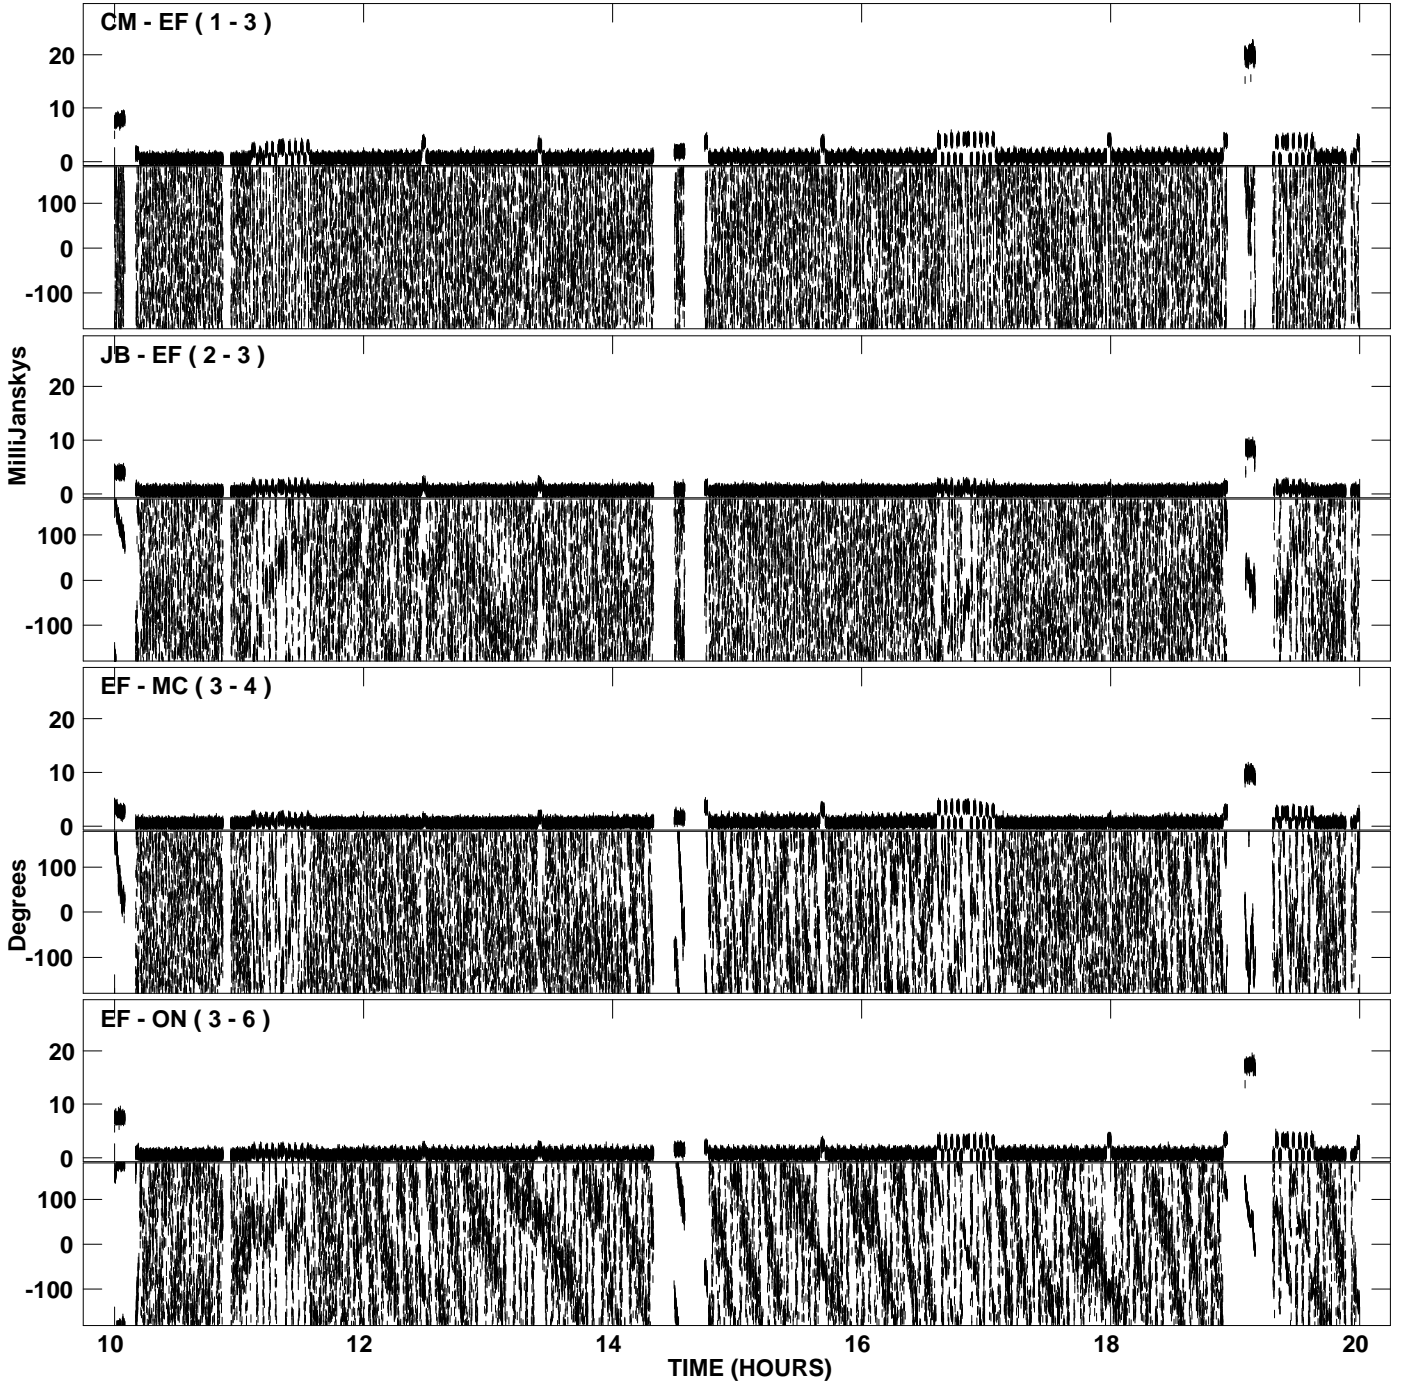

PLot file version 1 created 06-MAR-2009 18:27:37
Amplitude andPhase vs Time for EB037E 2.UVDATA.1 Vect aver.
IF 1 CHAN 1 - 256 STK LL

PLot file version 2 created 06-MAR-2009 18:27:37
Amplitude andPhase vs Time for EB037E 2.UVDATA.1 Vect aver.
IF 1 CHAN 1 - 256 STK LL

PLot file version 3 created 06-MAR-2009 18:29:24
Amplitude andPhase vs Time for EB037E 2.UVDATA.1 Vect aver.
IF 1 CHAN 1 - 256 STK RR

PLot file version 4 created 06-MAR-2009 18:29:24
Amplitude andPhase vs Time for EB037E 2.UVDATA.1 Vect aver.
IF 1 CHAN 1 - 256 STK RR