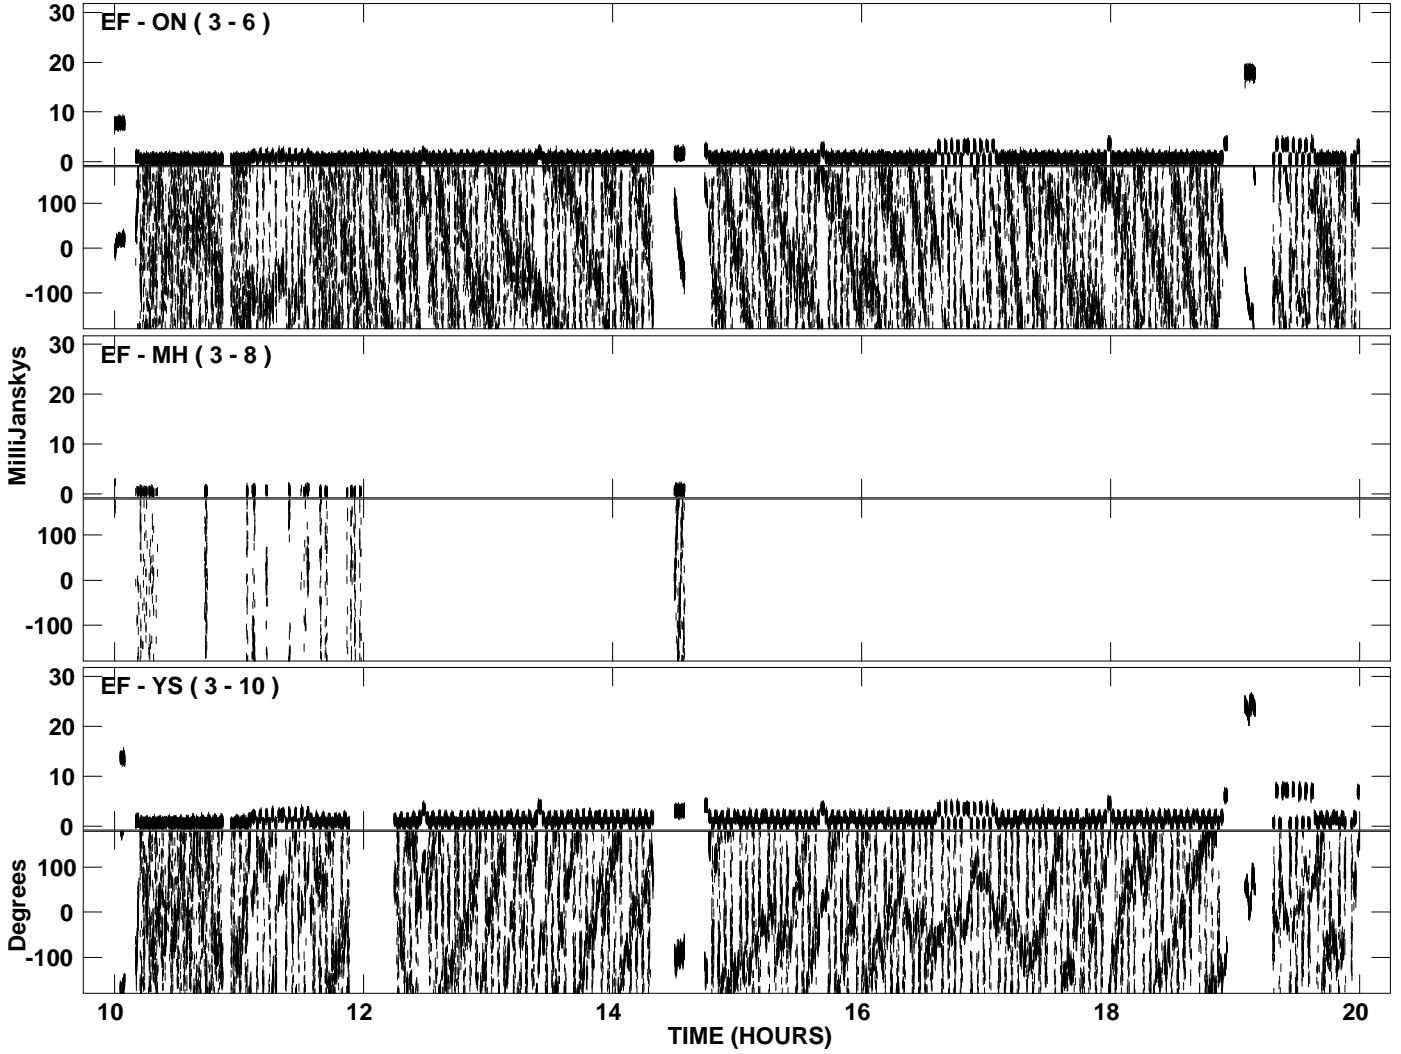

PLot file version 1 created 06-MAR-2009 18:27:37
Amplitude andPhase vs Time for EB037E 2.UVDATA.1 Vect aver.
IF 1 CHAN 1 - 256 STK LL

PLot file version 2 created 06-MAR-2009 18:27:37
Amplitude andPhase vs Time for EB037E 2.UVDATA.1 Vect aver.
IF 1 CHAN 1 - 256 STK LL

PLot file version 3 created 06-MAR-2009 18:29:24
Amplitude andPhase vs Time for EB037E 2.UVDATA.1 Vect aver.
IF 1 CHAN 1 - 256 STK RR

PLot file version 4 created 06-MAR-2009 18:29:24
Amplitude andPhase vs Time for EB037E 2.UVDATA.1 Vect aver.
IF 1 CHAN 1 - 256 STK RR