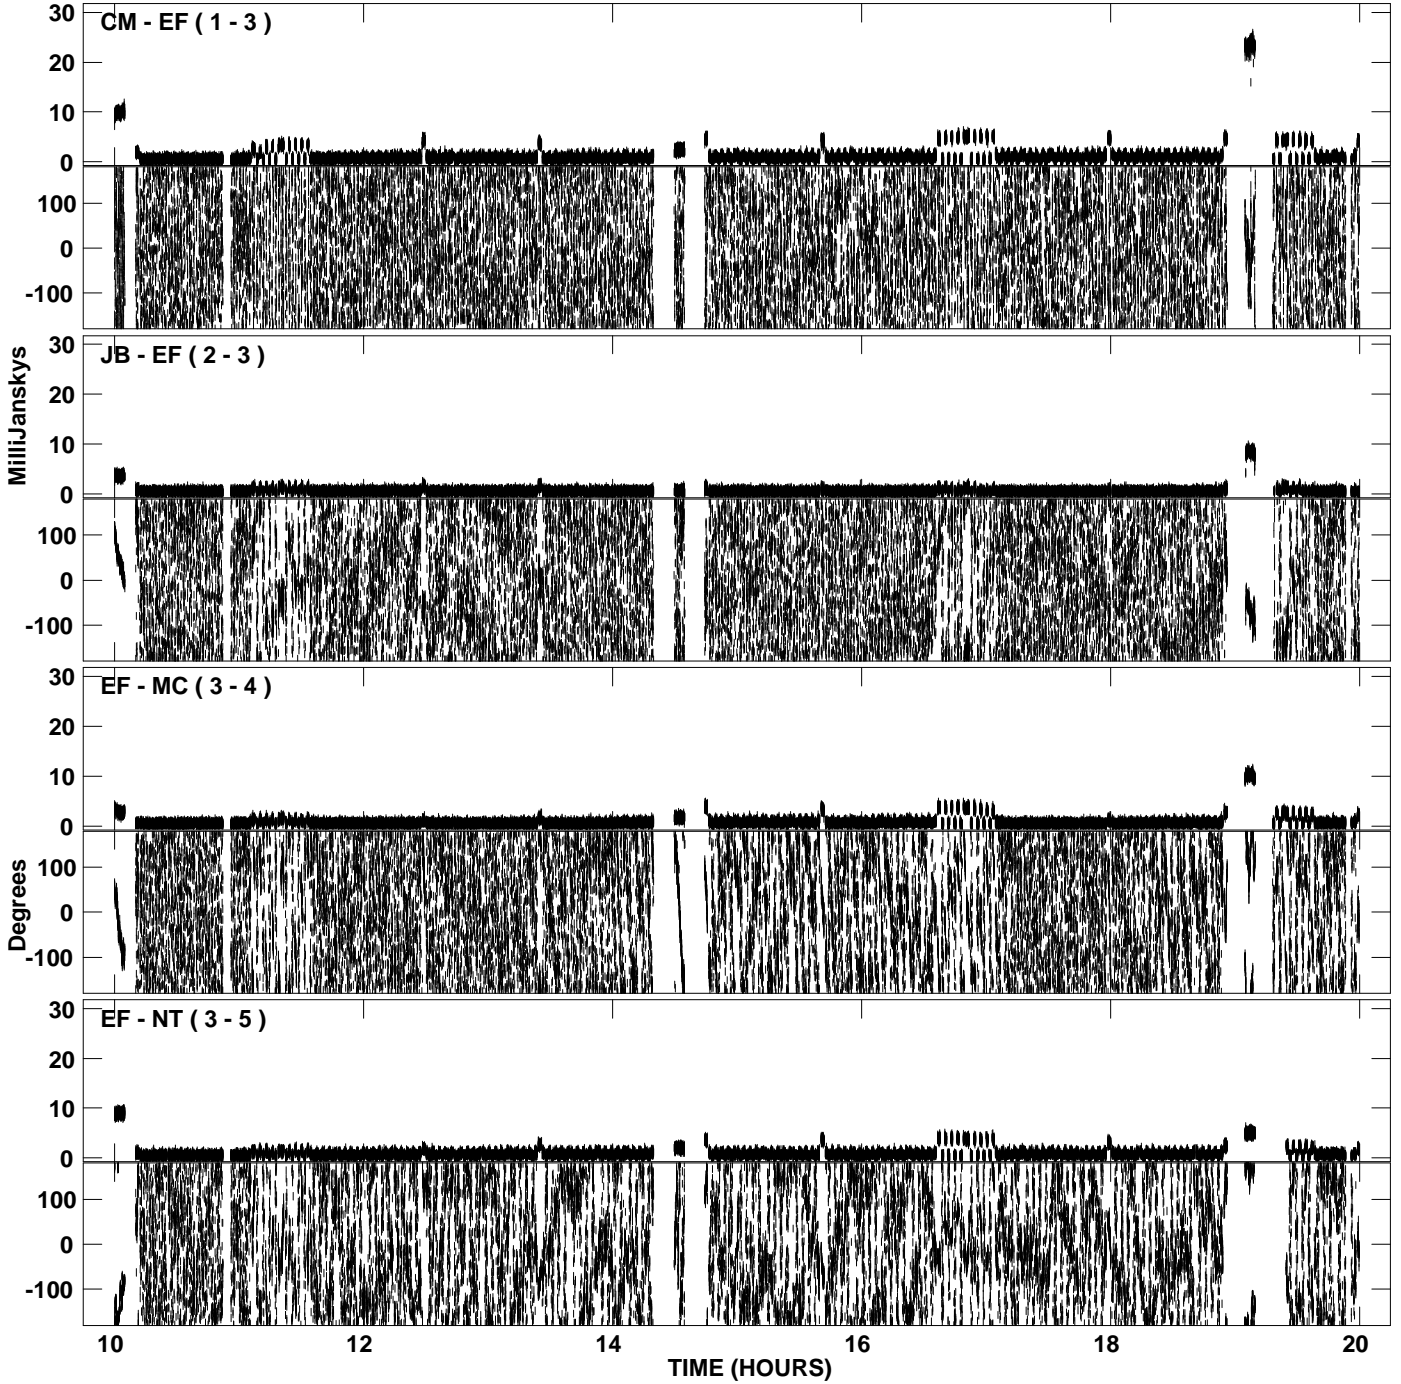

PLot file version 1 created 06-MAR-2009 18:27:37
Amplitude andPhase vs Time for EB037E 2.UVDATA.1 Vect aver.
IF 1 CHAN 1 - 256 STK LL

PLot file version 2 created 06-MAR-2009 18:27:37
Amplitude andPhase vs Time for EB037E 2.UVDATA.1 Vect aver.
IF 1 CHAN 1 - 256 STK LL

PLot file version 3 created 06-MAR-2009 18:29:24
Amplitude andPhase vs Time for EB037E 2.UVDATA.1 Vect aver.
IF 1 CHAN 1 - 256 STK RR

PLot file version 4 created 06-MAR-2009 18:29:24
Amplitude andPhase vs Time for EB037E 2.UVDATA.1 Vect aver.
IF 1 CHAN 1 - 256 STK RR