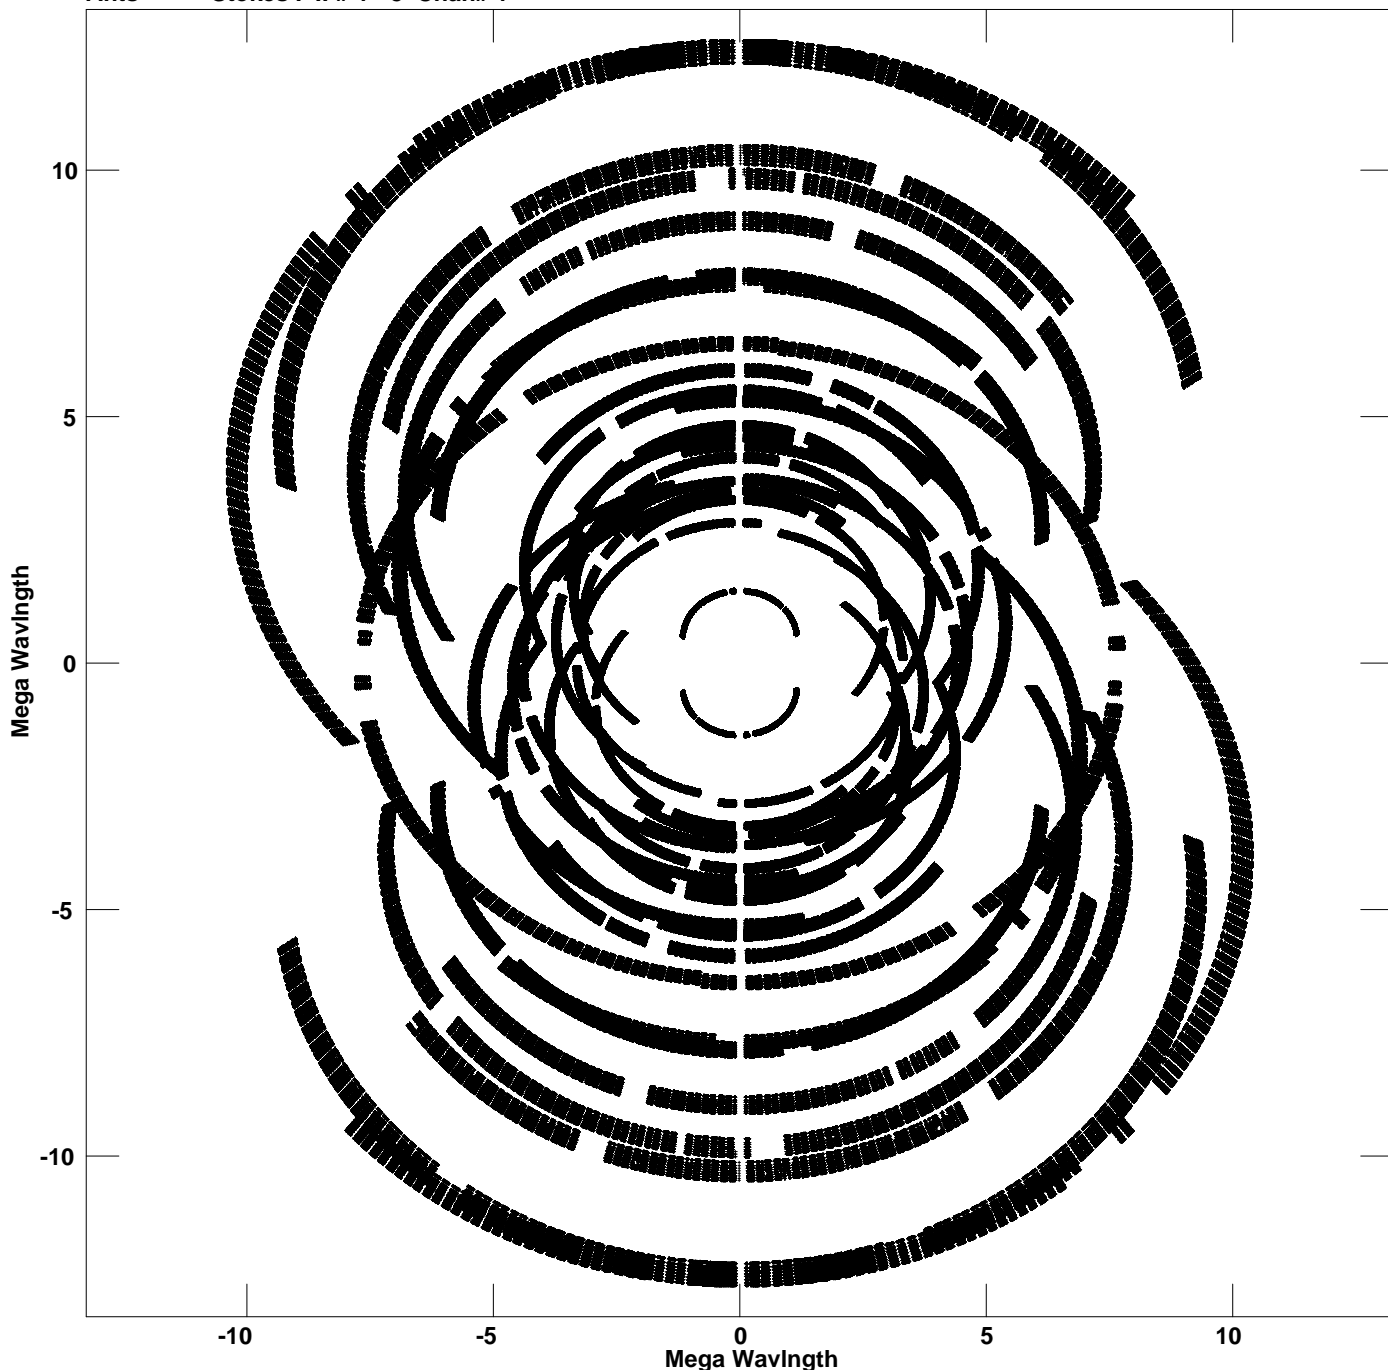

Plot file version 1 created 14-AUG-2008 15:25:57
V vs U for LOCKSMG1.MULTI.1 Source:LOCKSMG1
Ants * - * Stokes I IF# 1 - 8 Chan# 1

Freq = 1.6266 GHz, Bw = 8.000 MHz