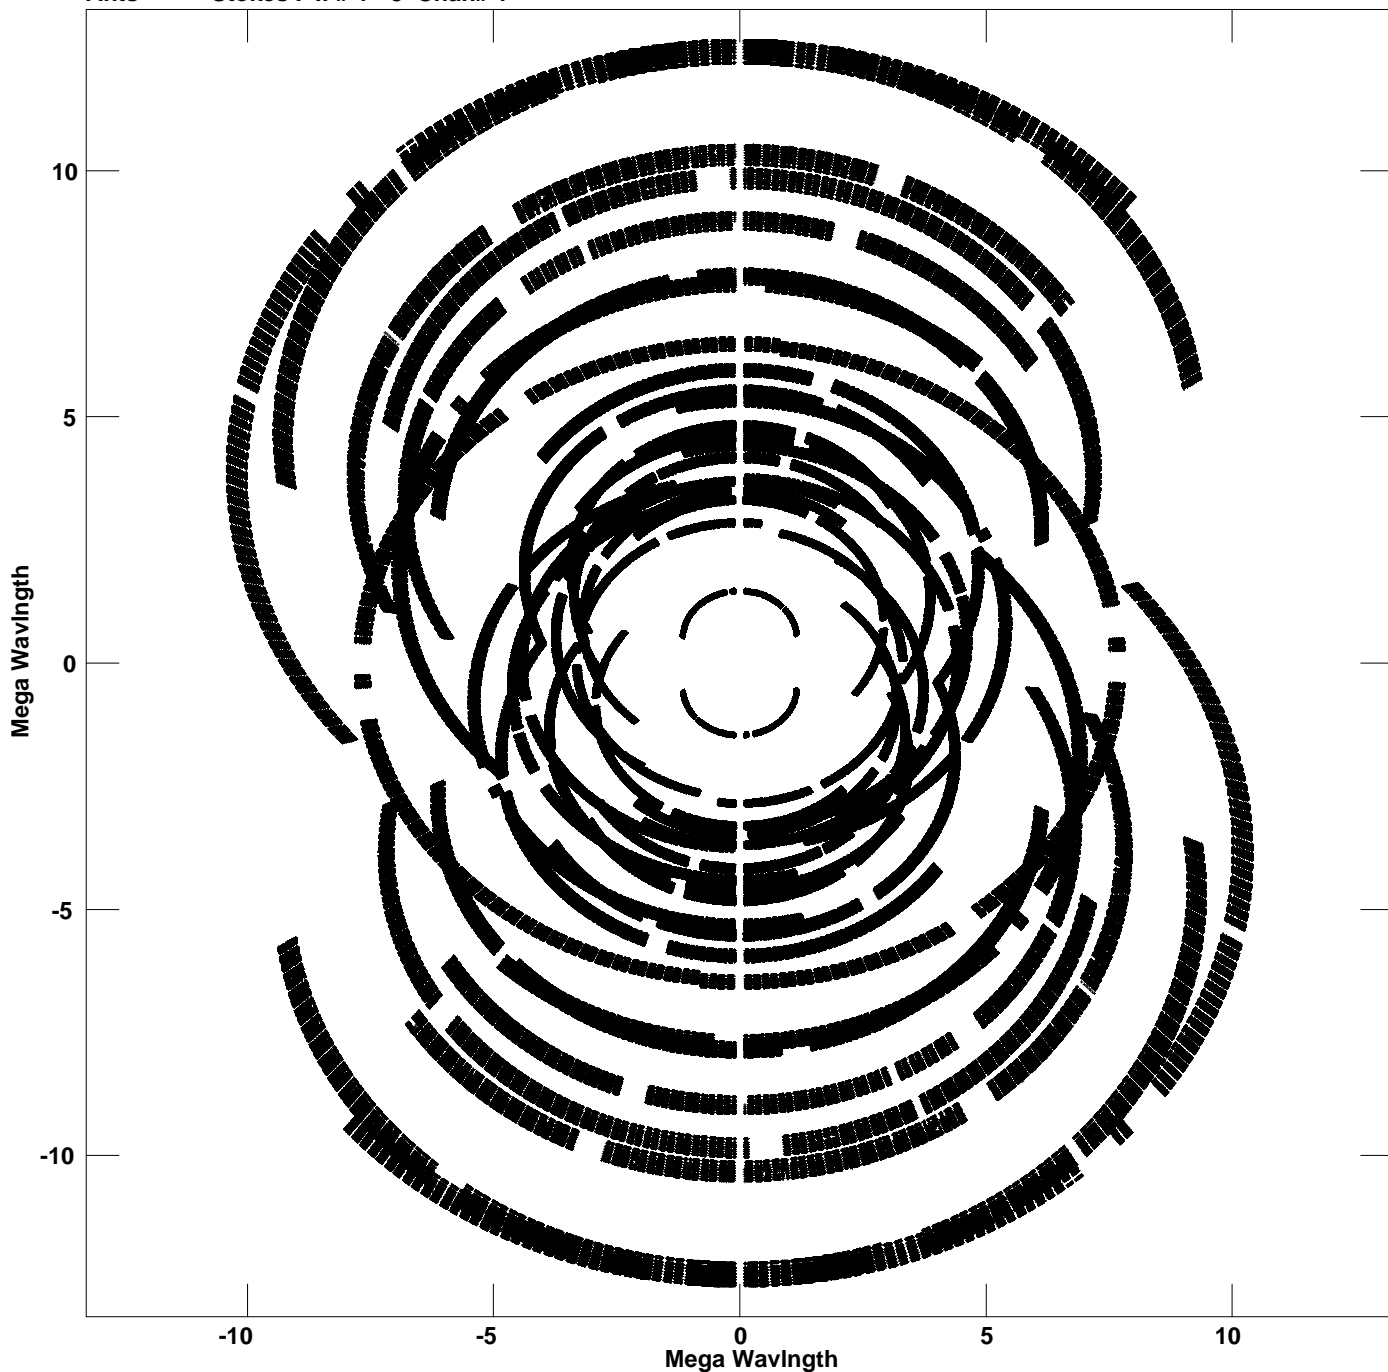

Plot file version 1 created 15-AUG-2008 03:03:54
V vs U for LOCKSMG3.MULTI.1 Source:LOCKSMG3
Ants * - * Stokes I IF# 1 - 8 Chan# 1

Freq = 1.6266 GHz, Bw = 8.000 MHz