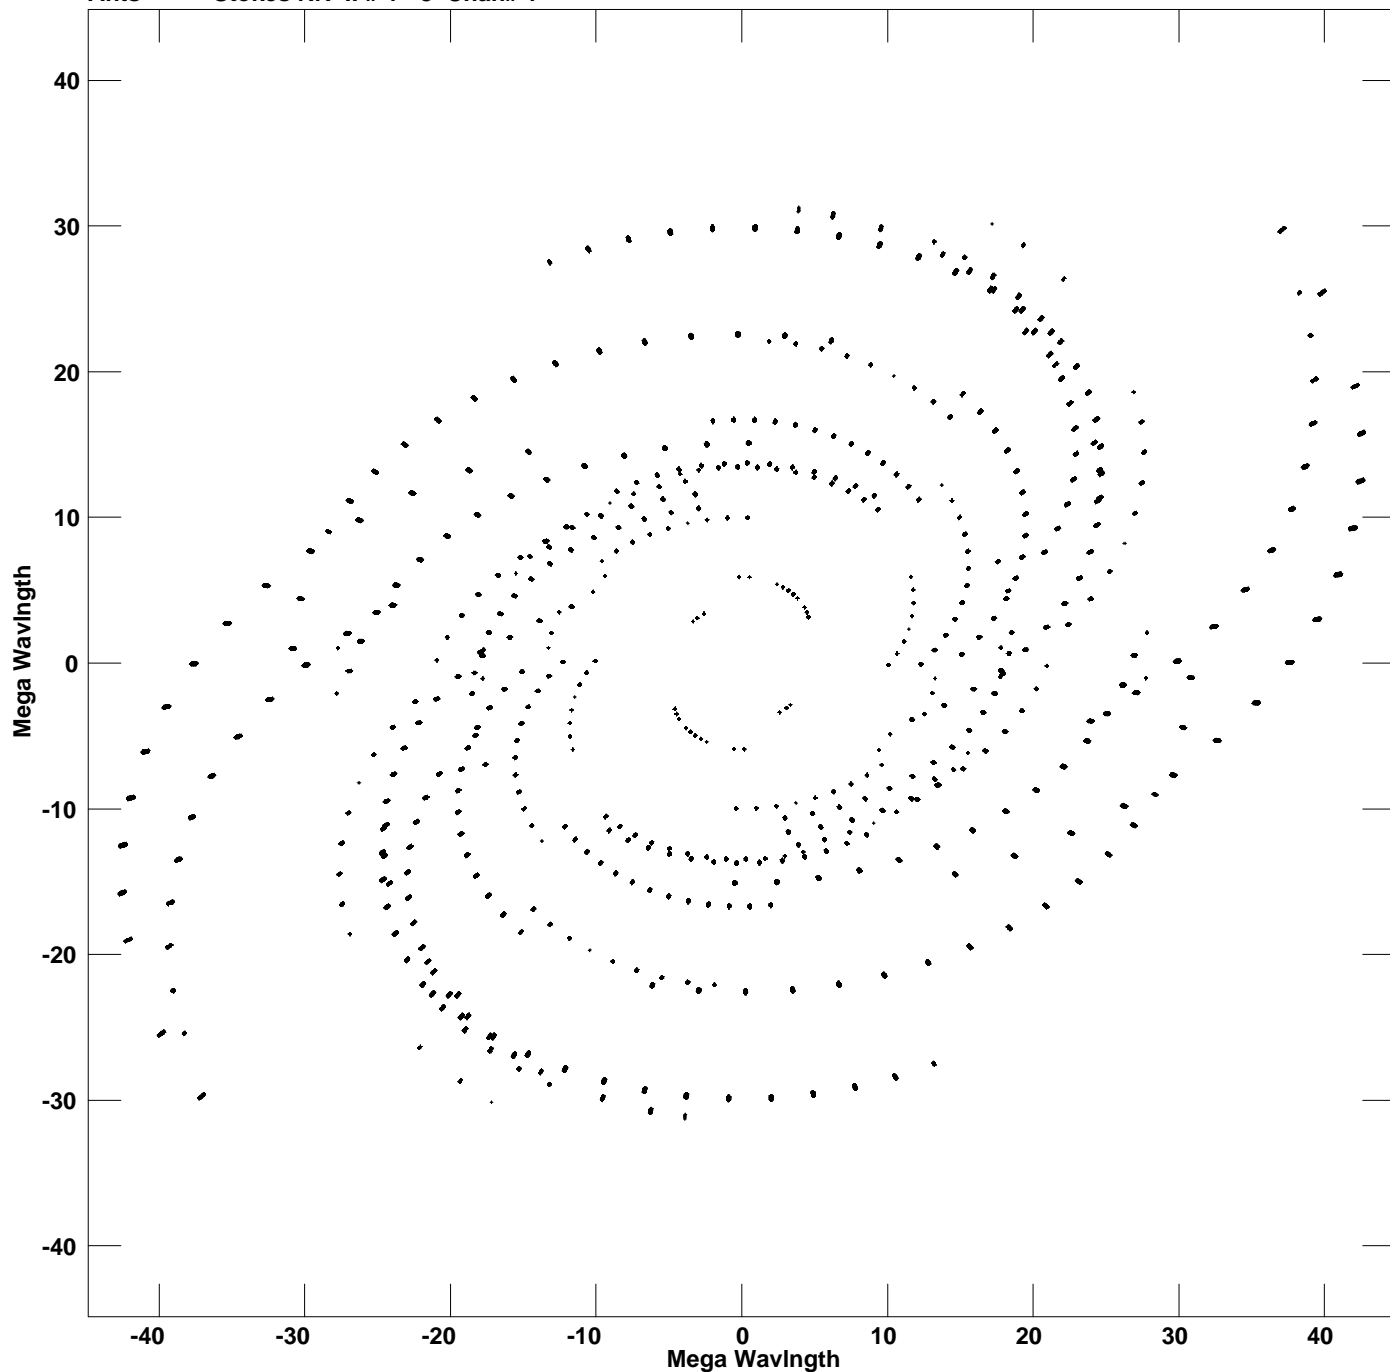

Plot file version 1 created 19-AUG-2009 10:54:04
V vs U for J2029+4636.MULTI.1 Source:J2029+4636
Ants * - * Stokes RR IF# 1 - 8 Chan# 1

Freq = 6.6328 GHz, Bw = 8.000 MHz