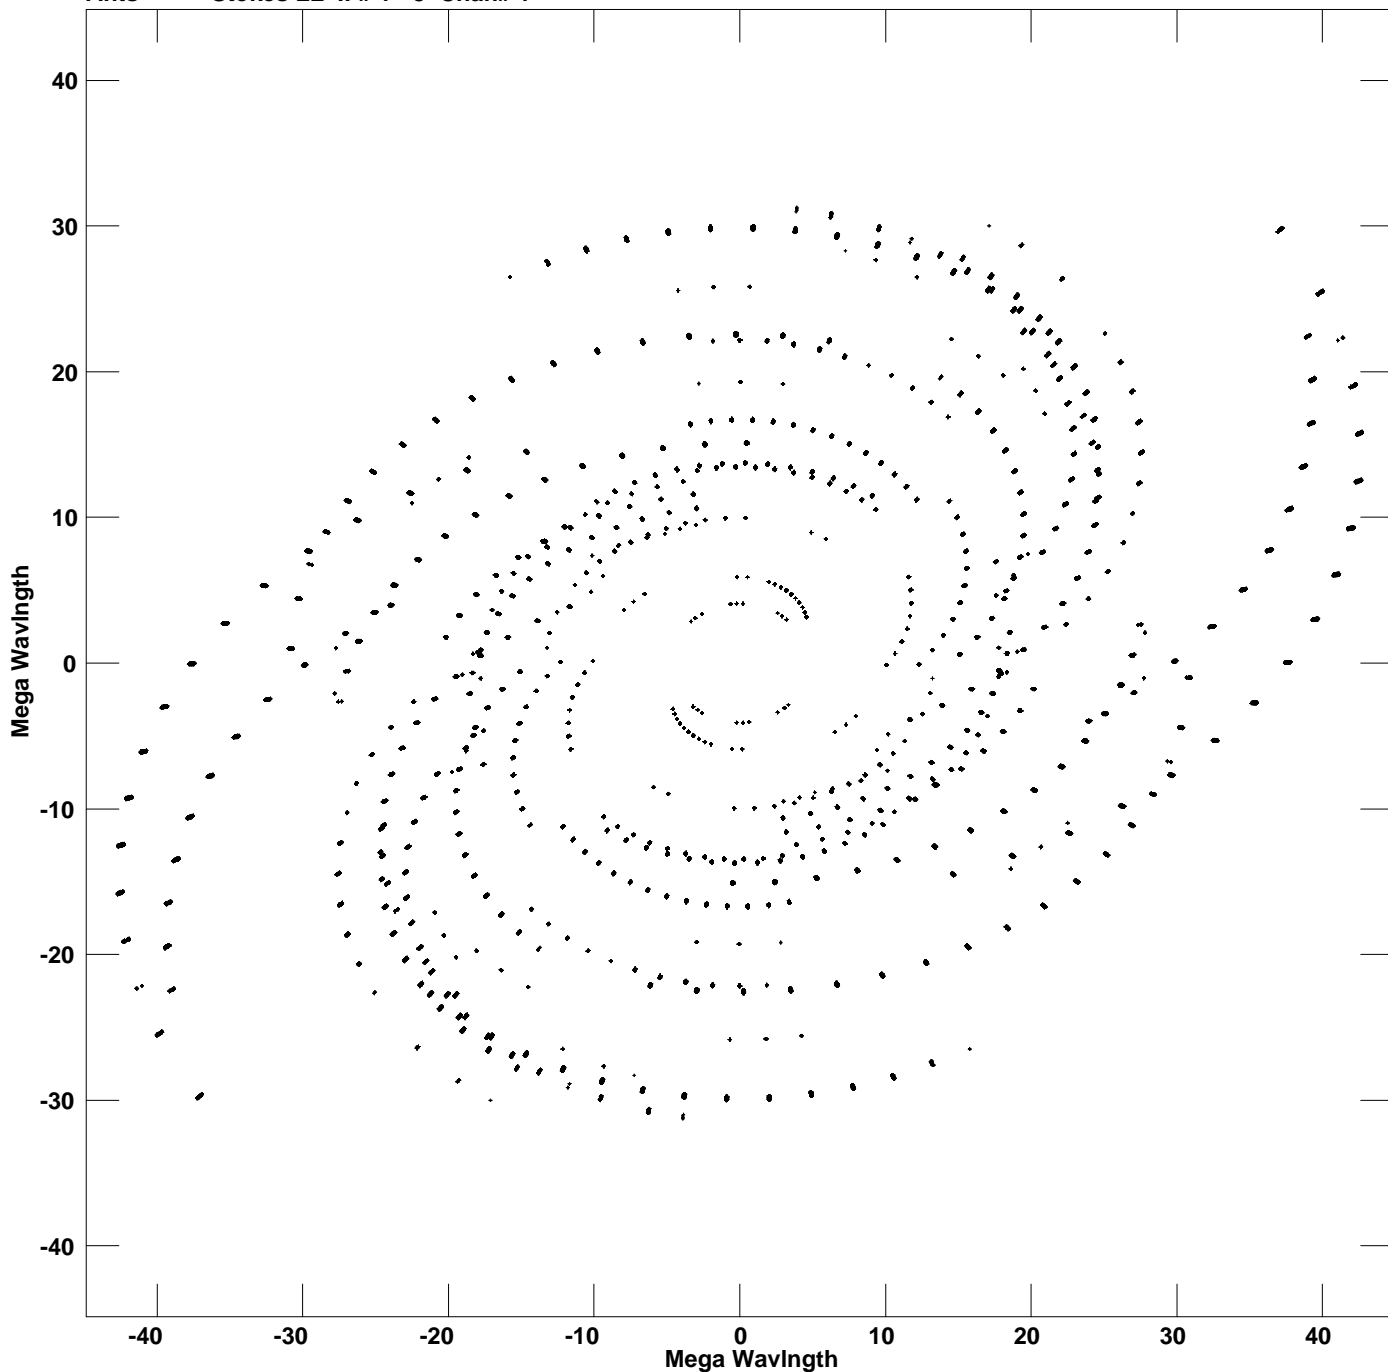

Plot file version 1 created 19-AUG-2009 16:03:39
V vs U for J2029+4636.MULTI.1 Source:J2029+4636
Ants * - * Stokes LL IF# 1 - 8 Chan# 1

Freq = 6.6328 GHz, Bw = 8.000 MHz