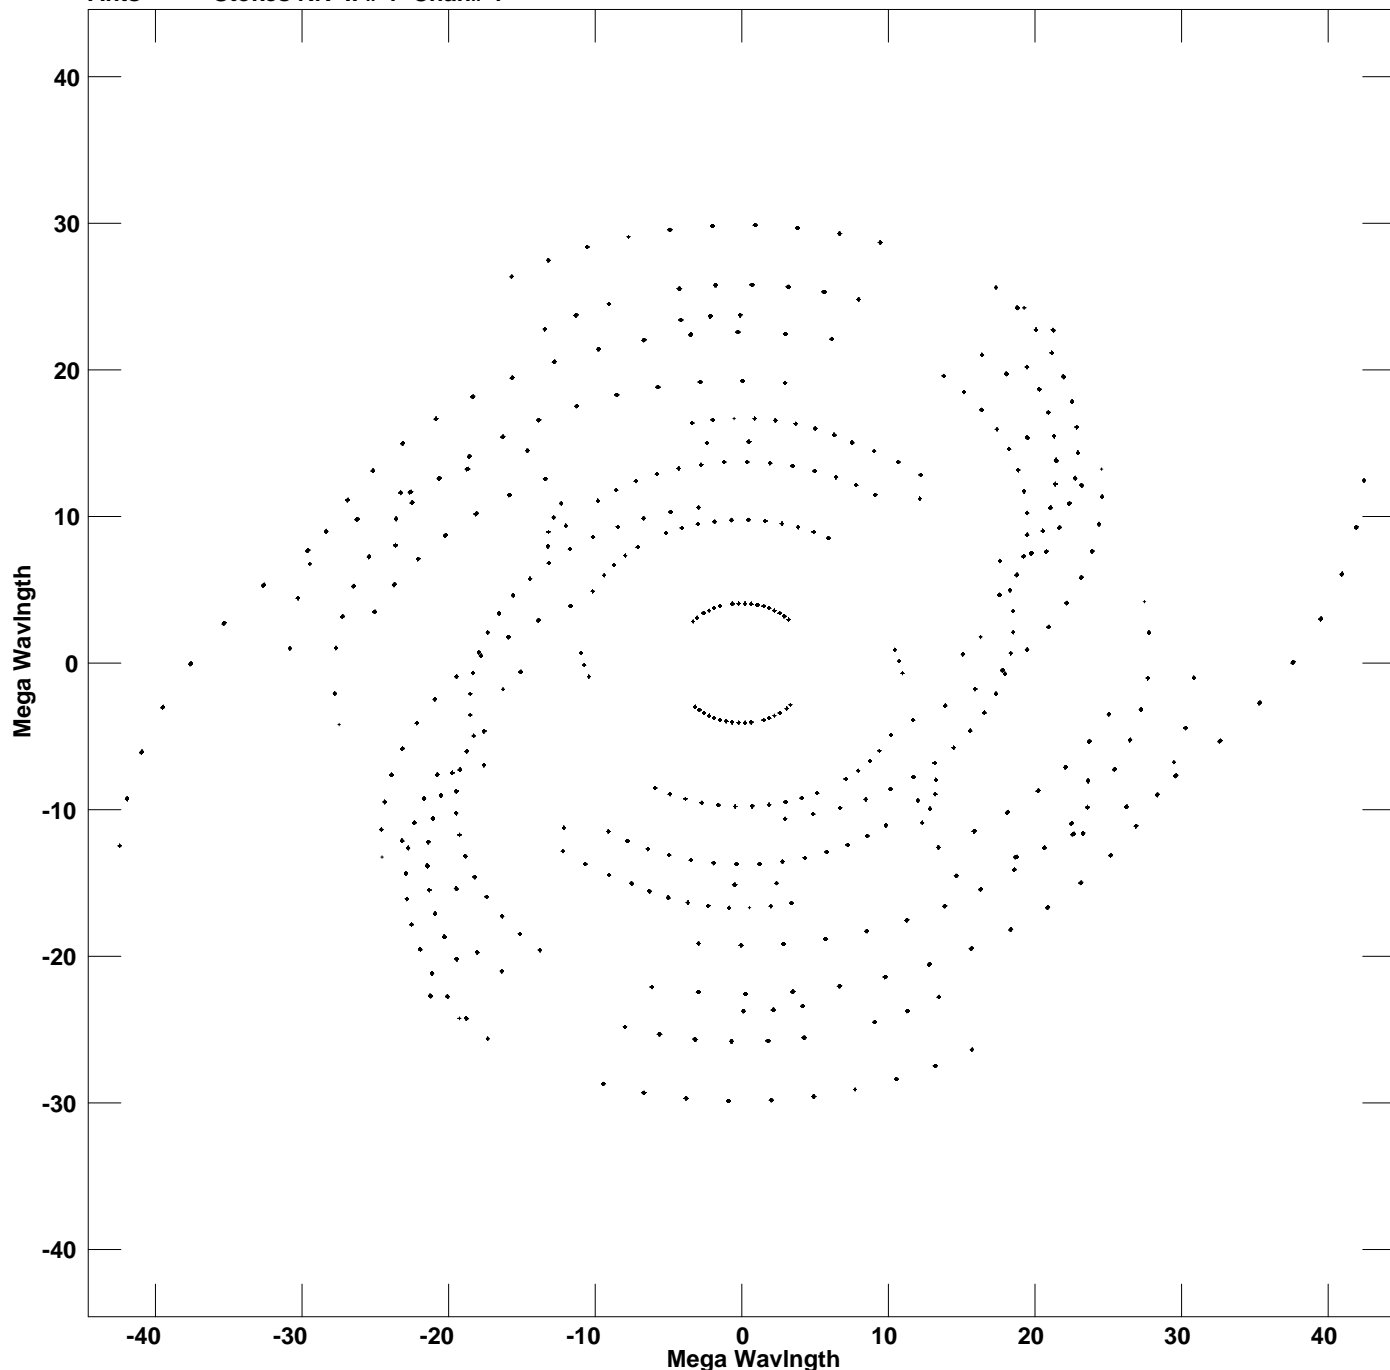

Plot file version 1 created 18-AUG-2009 07:28:50
V vs U for J2029+4636.MULTI.1 Source:J2029+4636
Ants * - * Stokes RR IF# 1 Chan# 1

Freq = 6.6646 GHz, Bw = 8.000 MHz