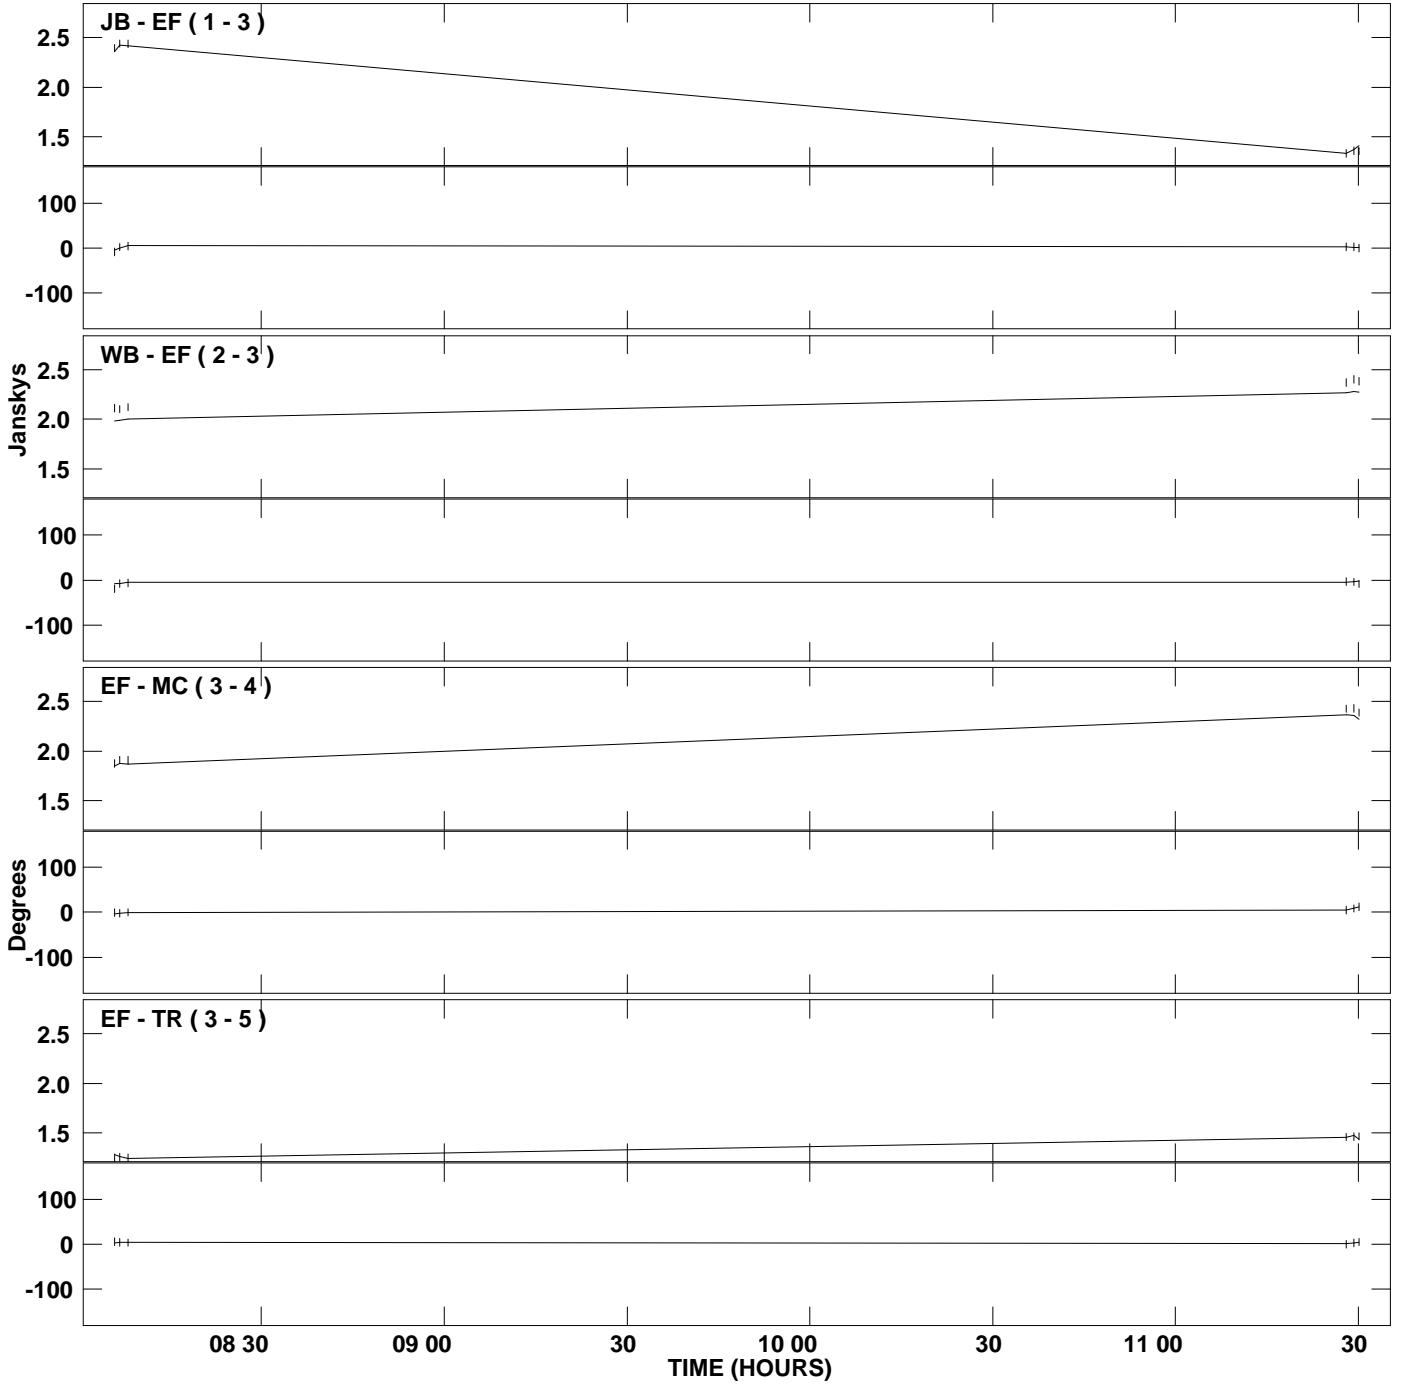

PLot file version 1 created 18-AUG-2009 07:28:57  
Amplitude andPhase vs Time for J2038+5119.MULTI.1 Vect aver. CL # 3  
IF 1 CHAN 1 STK RR of J2038+5119.ICL001.3

PLot file version 2 created 18-AUG-2009 07:28:57  
Amplitude and Phase vs Time for J2038+5119.MULTI.1 Vect aver. CL # 3  
IF 1 CHAN 1 STK RR of J2038+5119.ICL001.3