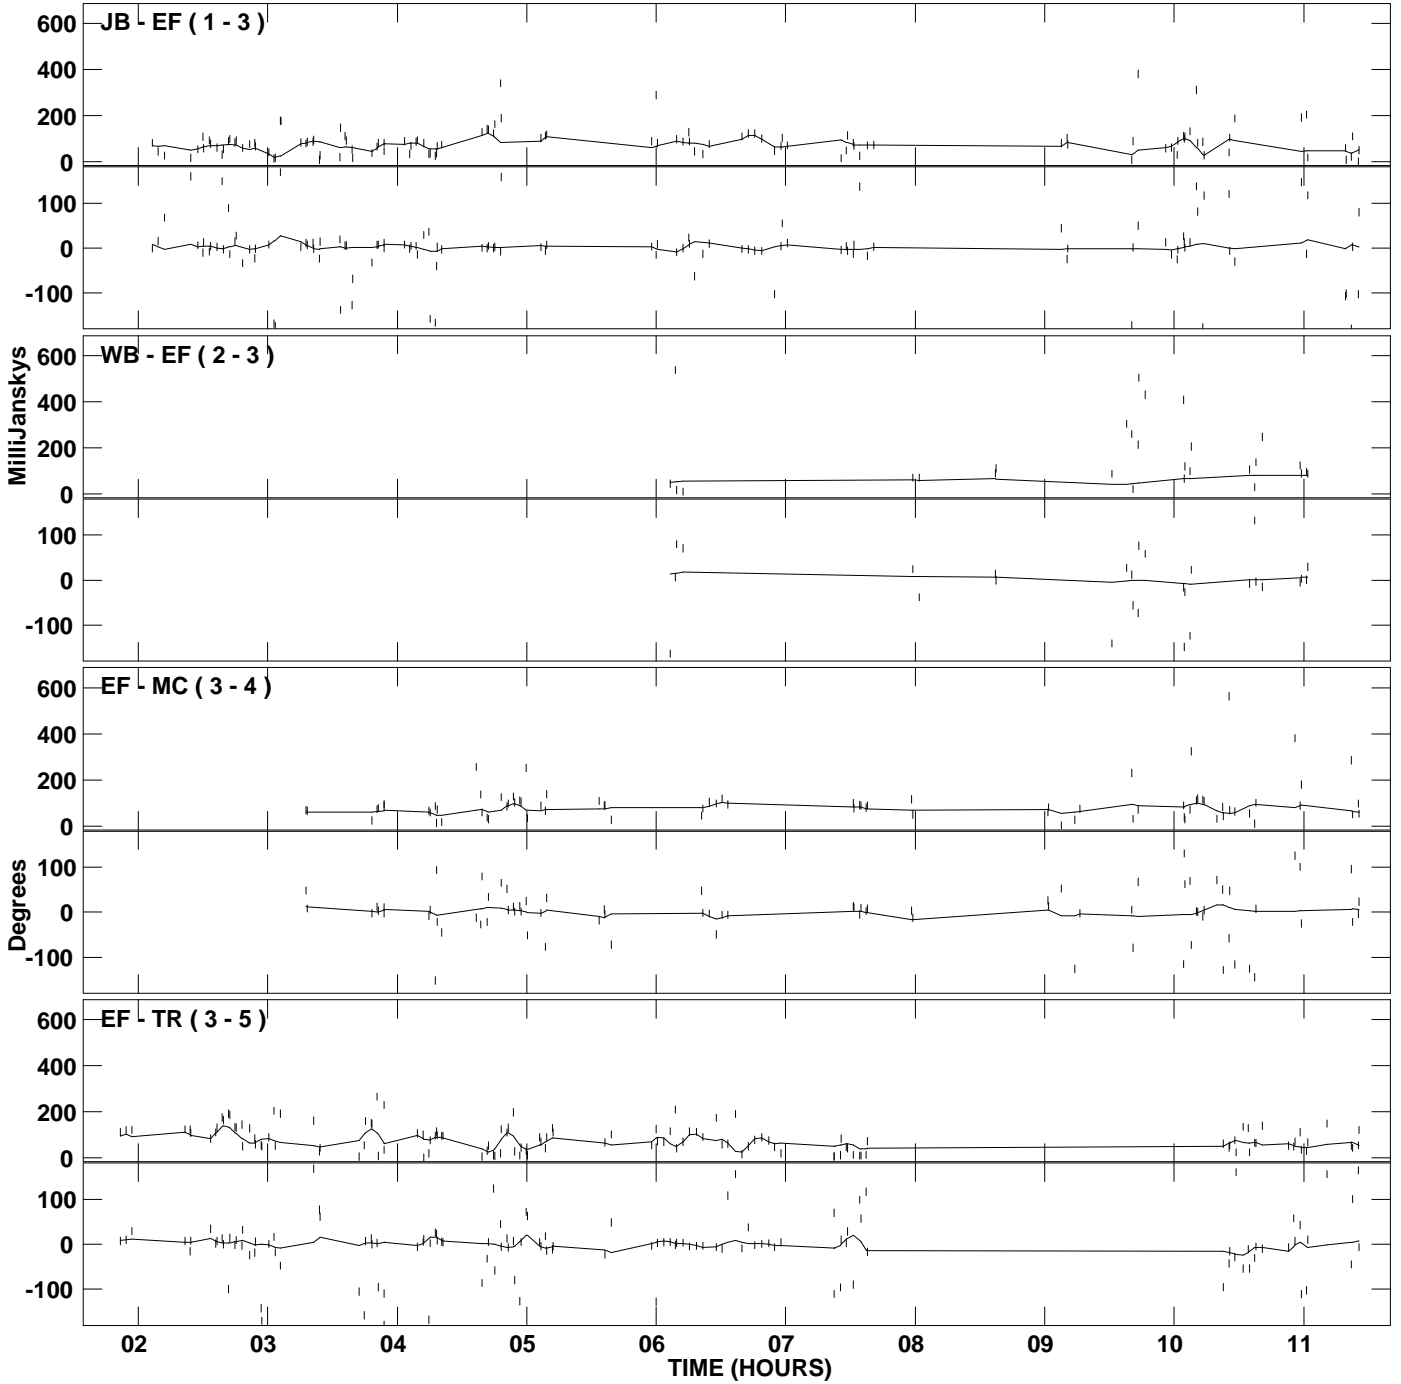

PLot file version 1 created 18-AUG-2009 07:28:43  
Amplitude and Phase vs Time for W75.MULTI.1 Vect aver. CL # 3  
IF 1 CHAN 1 STK RR of W75.ICL001.3

PLot file version 2 created 18-AUG-2009 07:28:43  
Amplitude andPhase vs Time for W75.MULTI.1 Vect aver. CL # 3  
IF 1 CHAN 1 STK RR of W75.ICL001.3