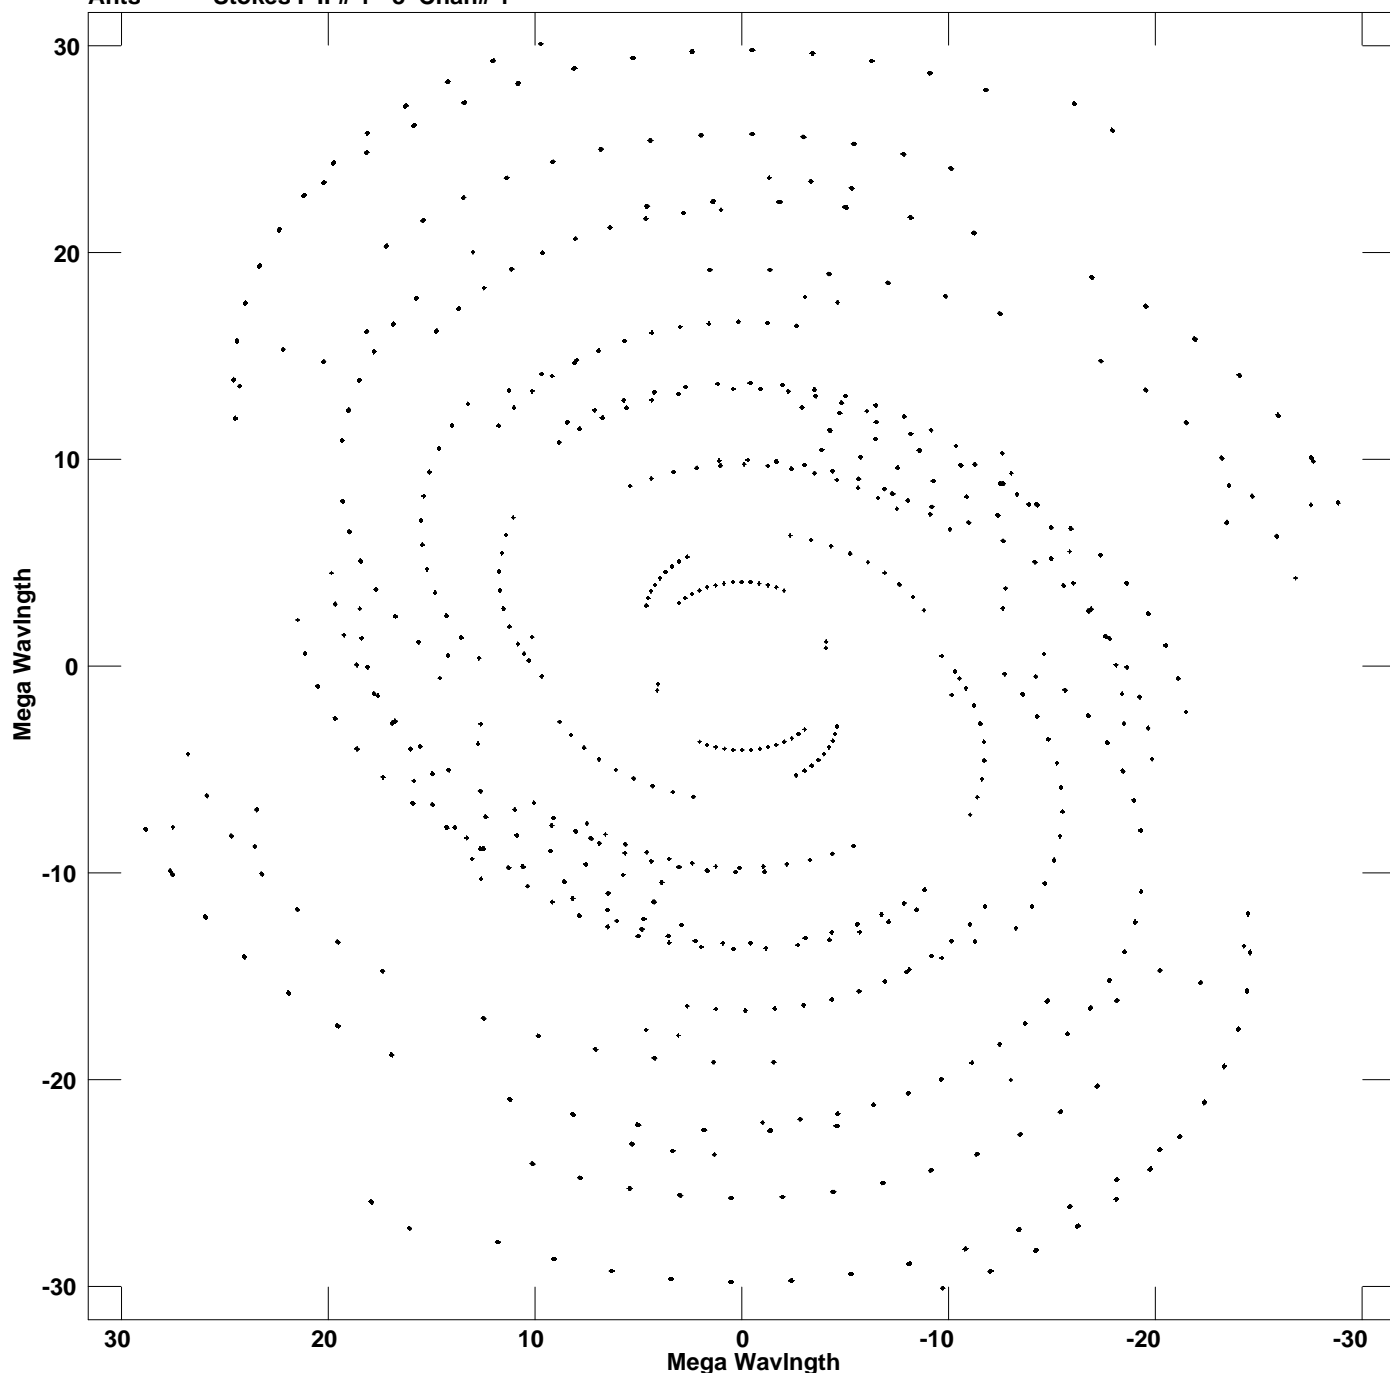

Plot file version 1 created 02-NOV-2010 11:59:43  
V vs U for J2029+4636.MULTI.1 Source:J2029+4636  
Ants \* - \* Stokes I IF# 1 - 8 Chan# 1

Freq = 6.6369 GHz, Bw = 8.000 MHz