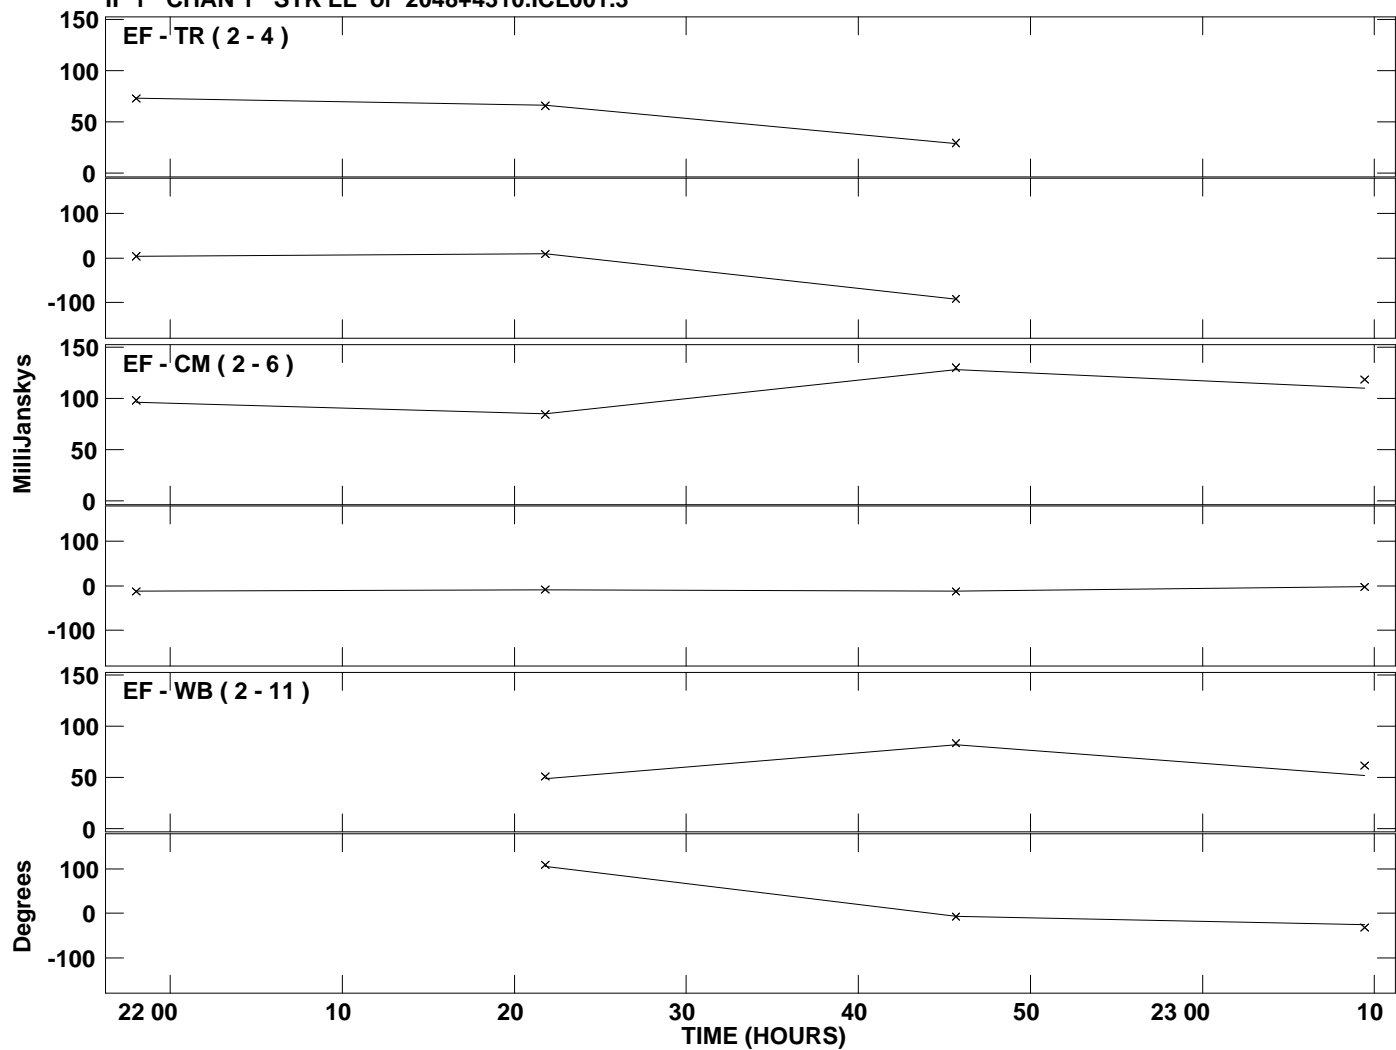

PLot file version 1 created 02-NOV-2010 10:12:21
Amplitude andPhase vs Time for 2048+4310.MULTI.1 Vect aver. CL # 3
IF 1 CHAN 1 STK LL of 2048+4310.ICL001.3

PLOt file version 2 created 02-NOV-2010 10:12:21
 Amplitude andPhase vs Time for 2048+4310.MULTI.1 Vect aver. CL # 3
 IF 1 CHAN 1 STK RR of 2048+4310.ICL001.3