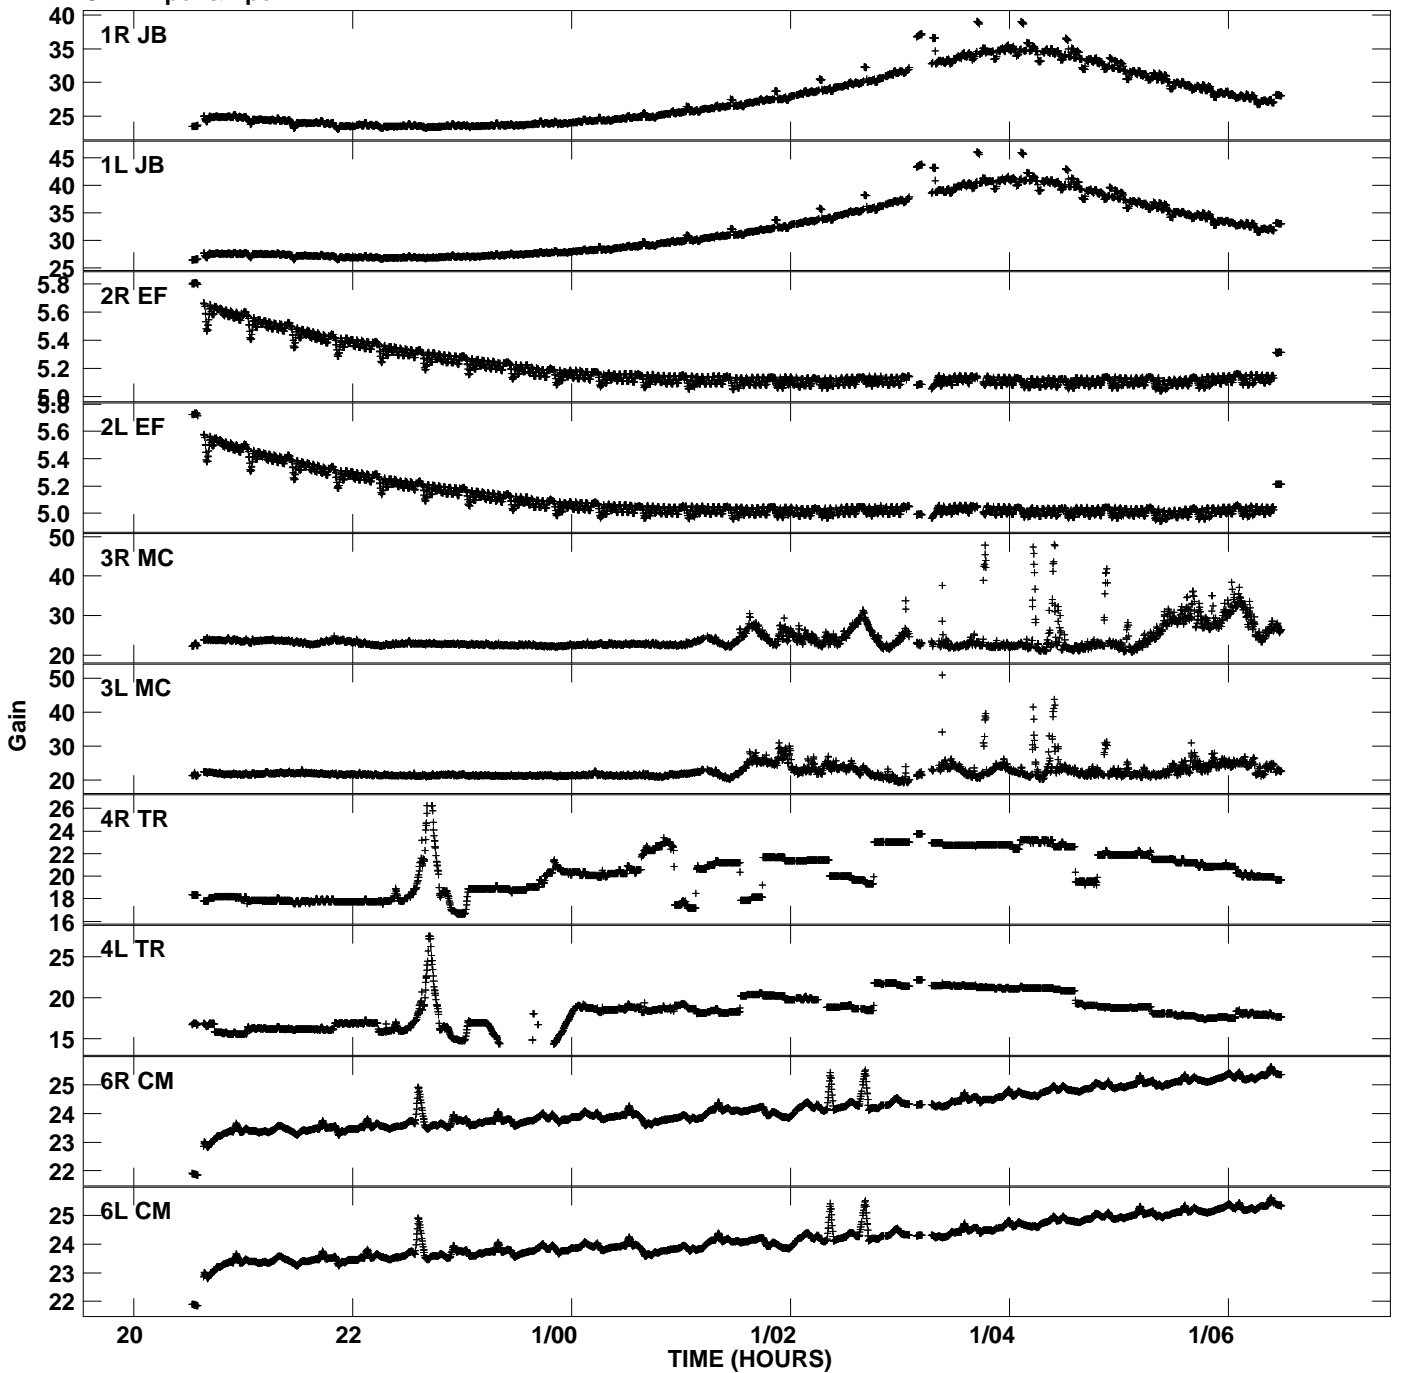

Plot file version 1 created 01-NOV-2010 20:49:16  
Gain amp vs UTC time for EB039G\_3.UVDATA.1  
CL 2 Rpol & Lpol IF 1

Plot file version 2 created 01-NOV-2010 20:49:16  
Gain amp vs UTC time for EB039G\_3.UVDATA.1  
CL 2 Rpol & Lpol IF 1