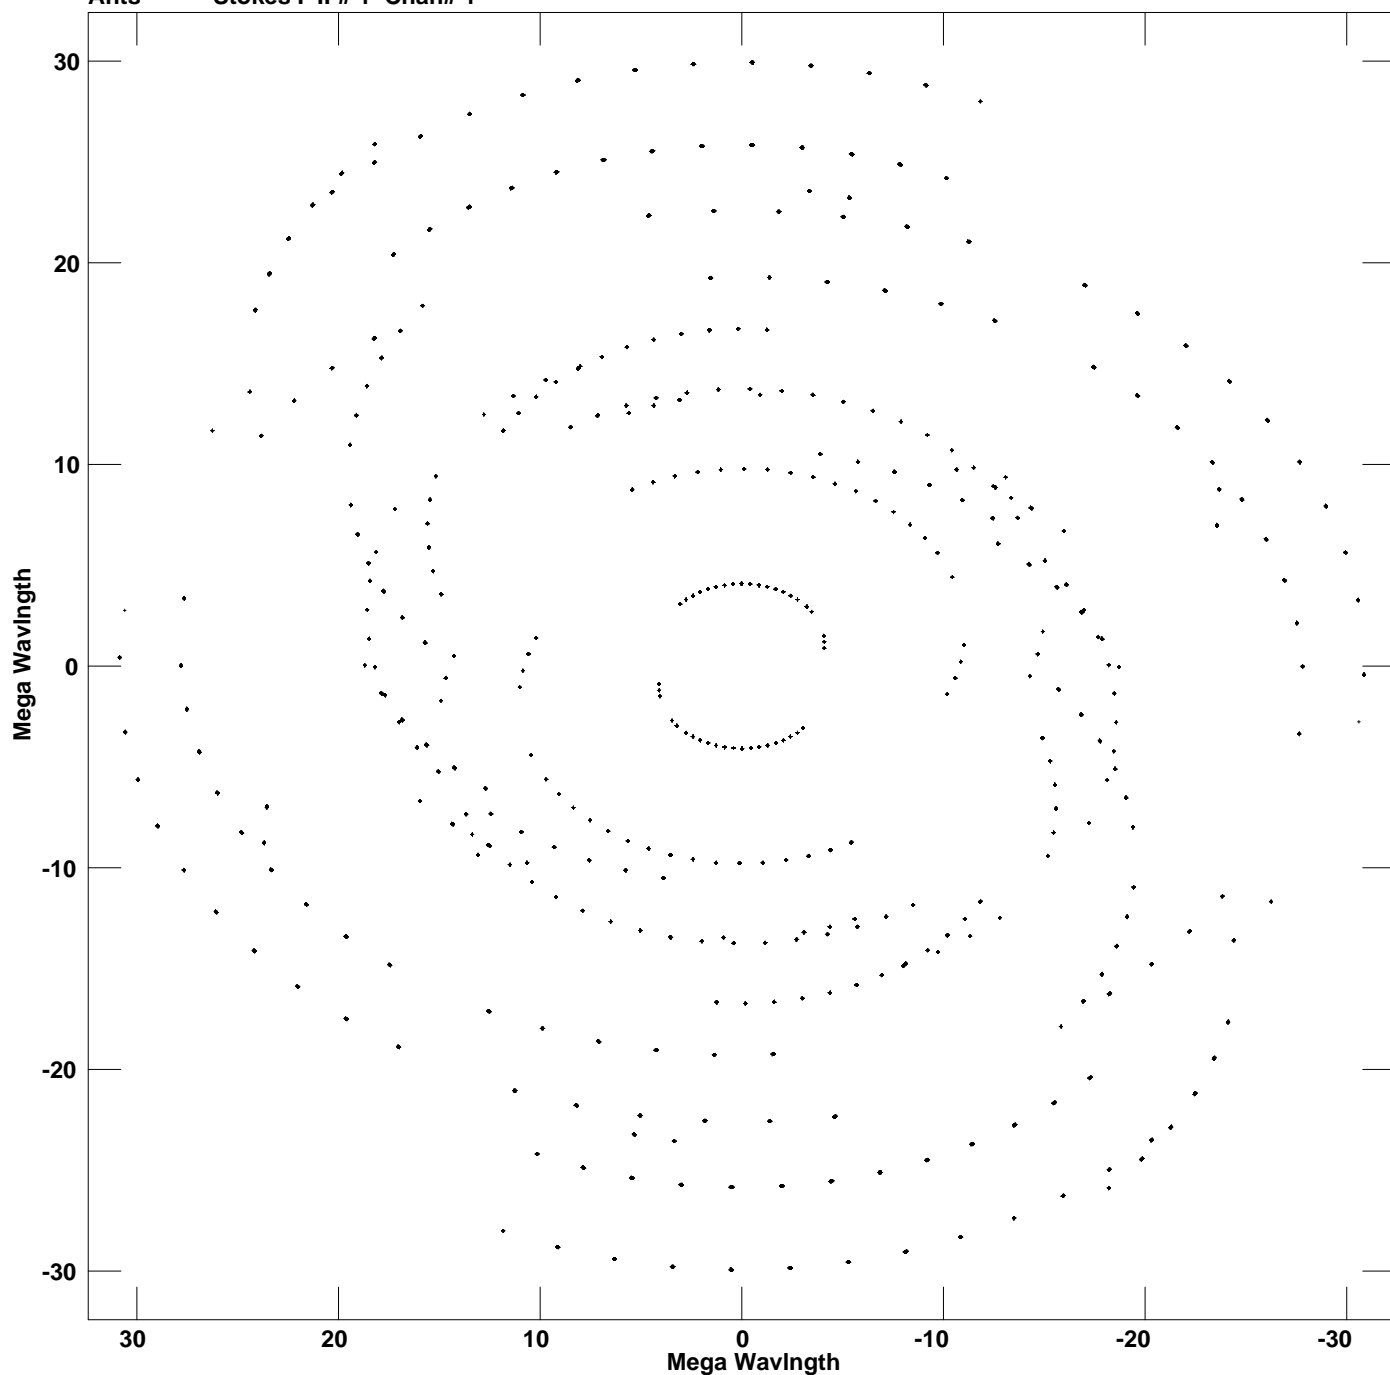

Plot file version 1 created 02-NOV-2010 10:12:23  
V vs U for J2029+4636.MULTI.1 Source:J2029+4636  
Ants \* - \* Stokes I IF# 1 Chan# 1

Freq = 6.6688 GHz, Bw = 8.000 MHz