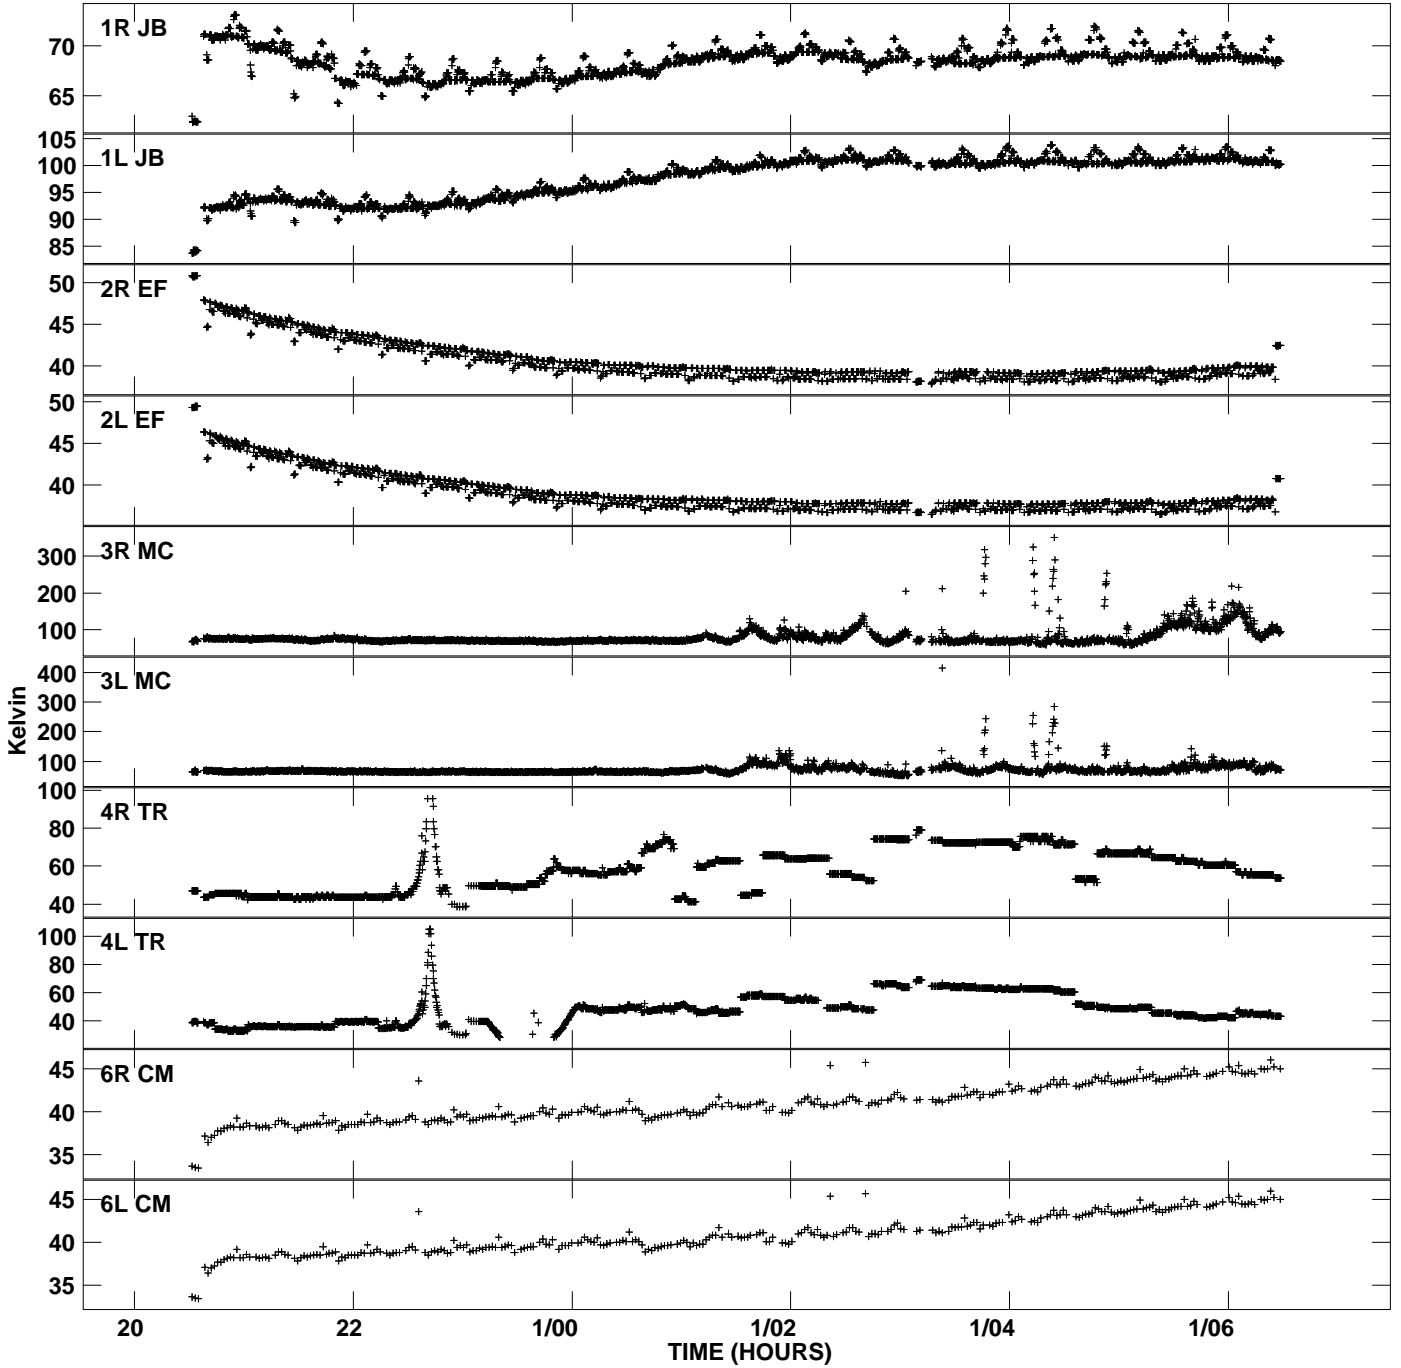

Plot file version 1 created 01-NOV-2010 20:49:09
Tsyst vs UTC time for EB039G_3.UVDATA.1
TY 1 Rpol & Lpol IF 1

Plot file version 2 created 01-NOV-2010 20:49:09
Tsys vs UTC time for EB039G_3.UVDATA.1
TY 1 Rpol & Lpol IF 1