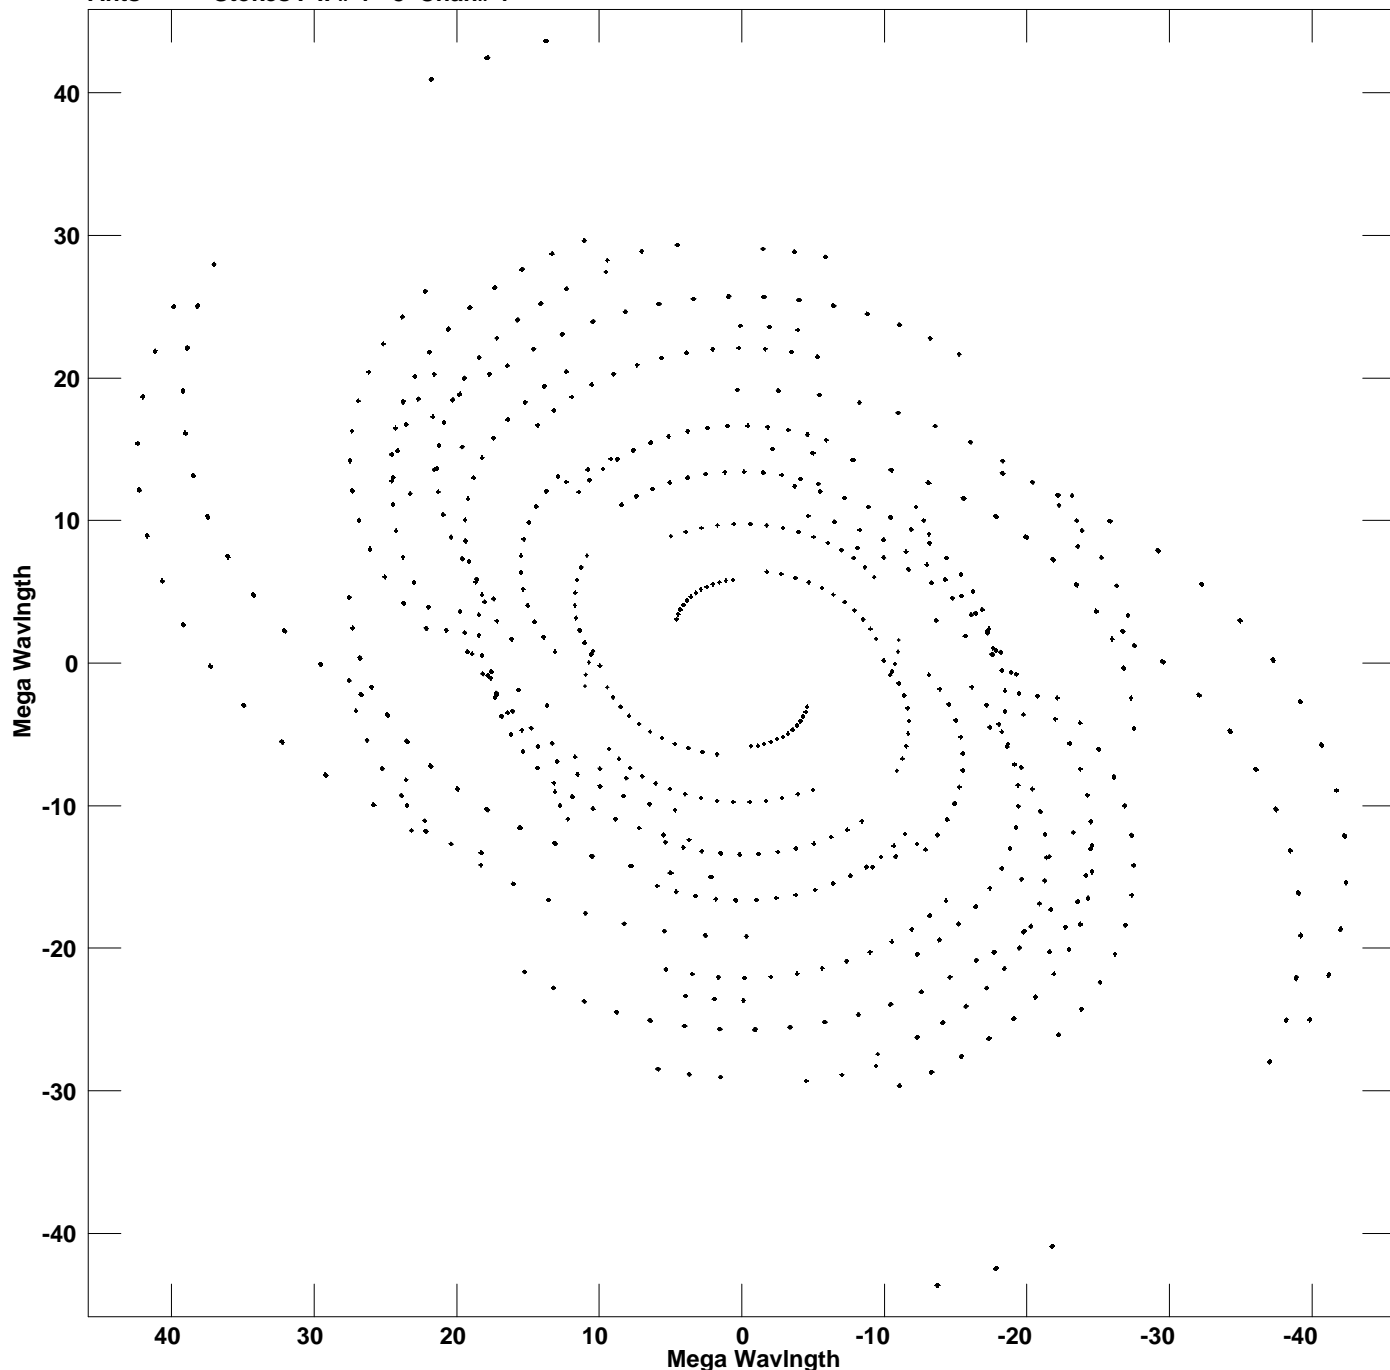

Plot file version 1 created 14-JAN-2011 09:26:03
V vs U for J2029+4636.MULTI.1 Source:J2029+4636
Ants * - * Stokes I IF# 1 - 8 Chan# 1

Freq = 6.6363 GHz, Bw = 8.000 MHz