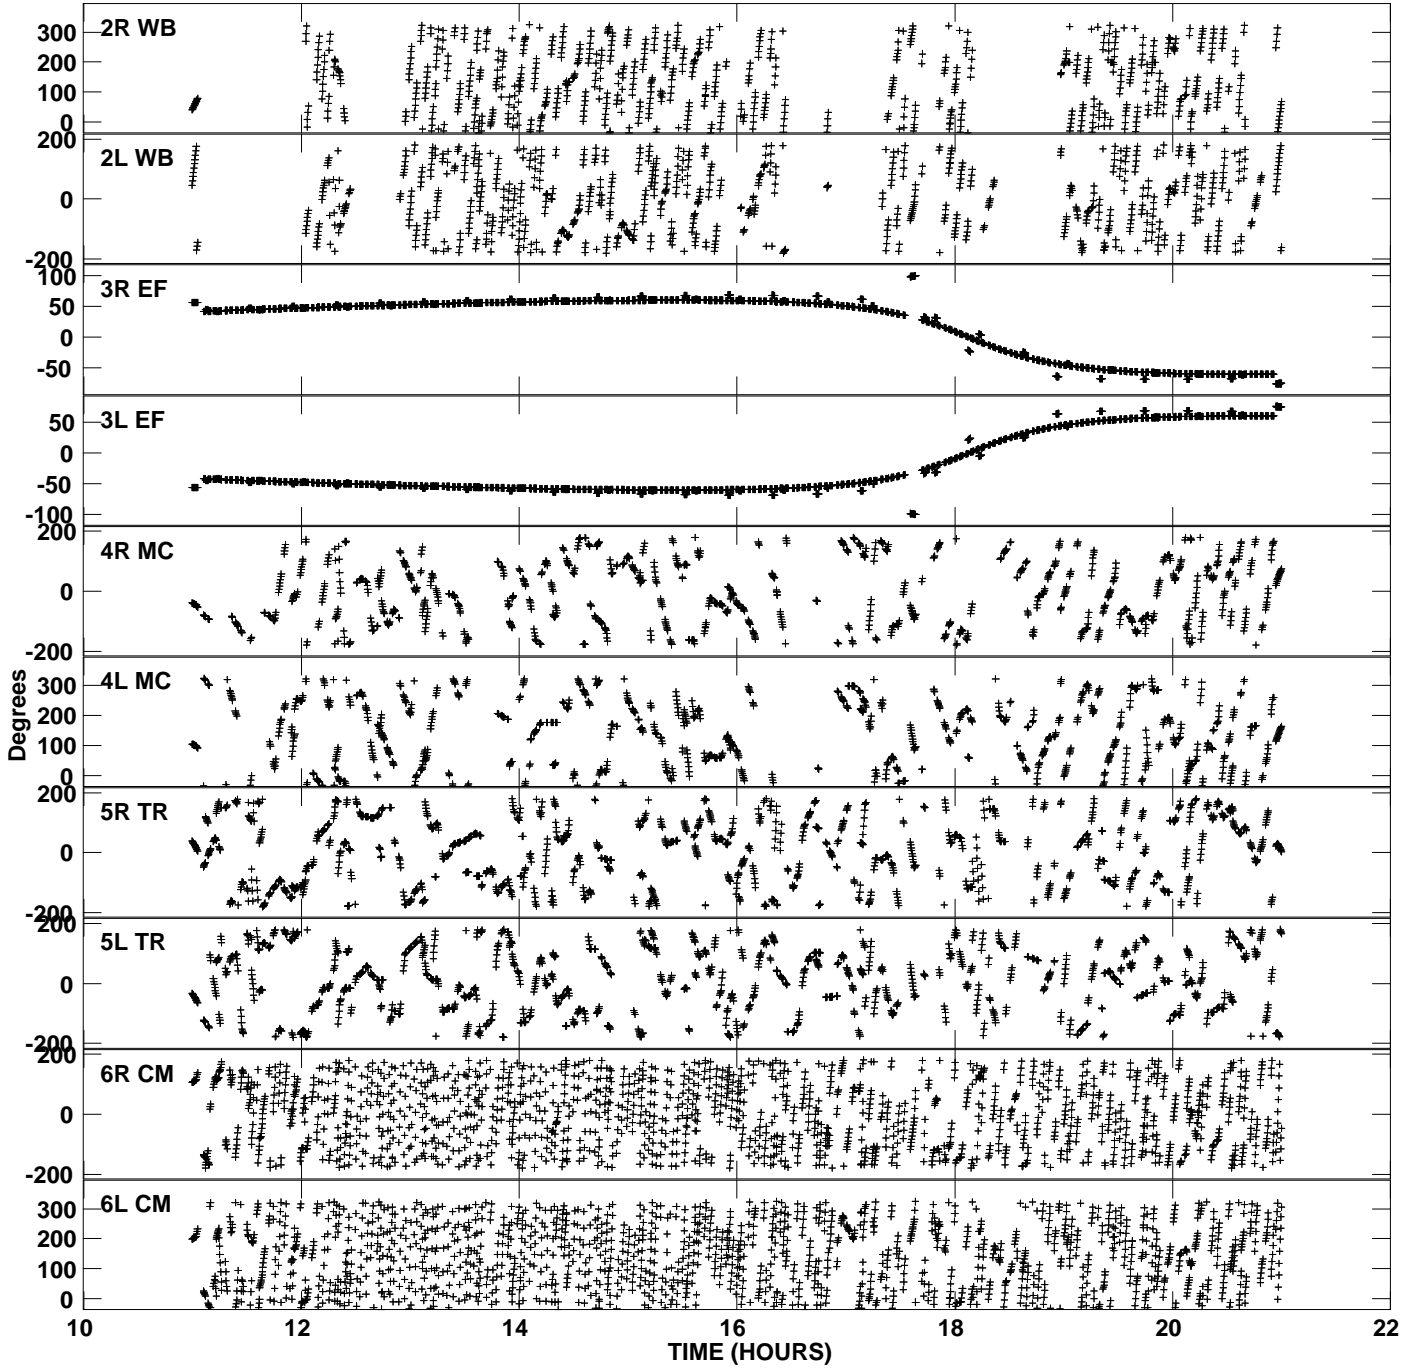

Plot file version 1 created 14-JAN-2011 06:48:58  
Gain phs vs UTC time for EB039H\_3.UVDATA.1  
CL 3 Rpol & Lpol IF 1

Plot file version 2 created 14-JAN-2011 06:48:58  
Gain phs vs UTC time for EB039H\_3.UVDATA.1  
CL 3 Rpol & Lpol IF 1