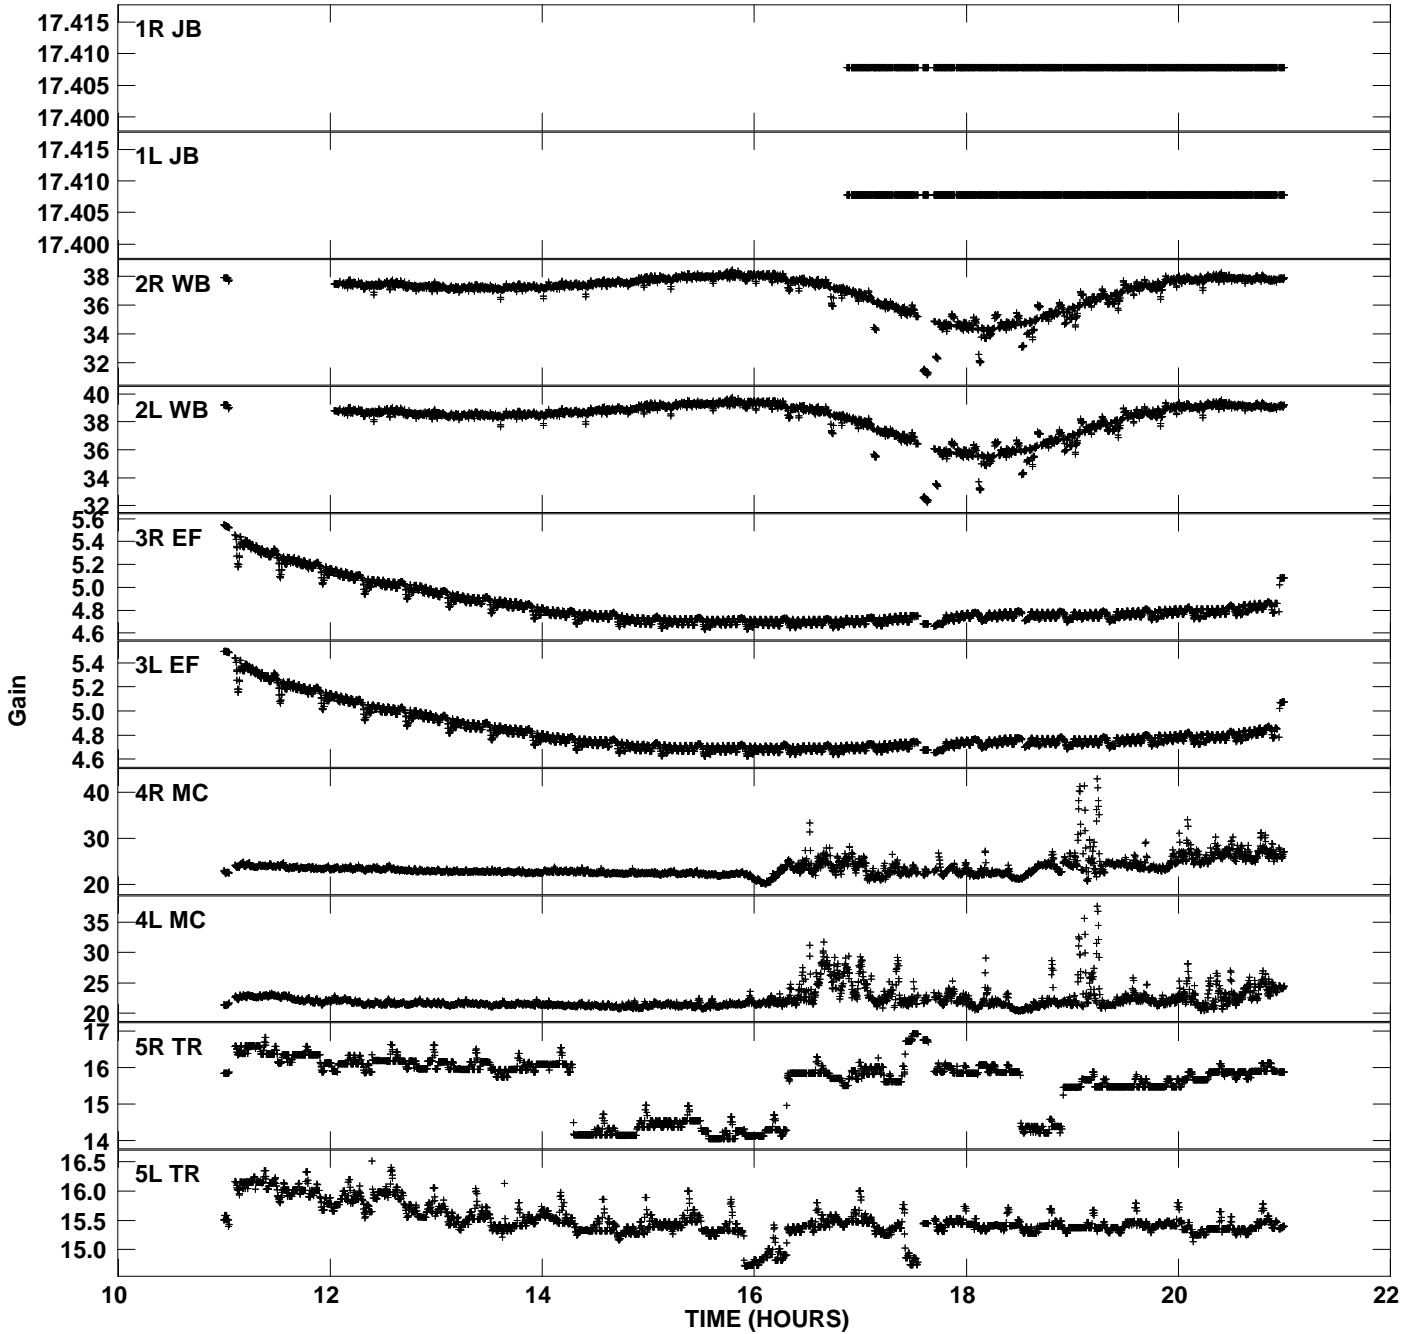

Plot file version 1 created 13-JAN-2011 22:06:03  
Gain amp vs UTC time for EB039H\_3.UVDATA.1  
CL 2 Rpol & Lpol IF 1

Plot file version 2 created 13-JAN-2011 22:06:03  
Gain amp vs UTC time for EB039H\_3.UVDATA.1  
CL 2 Rpol & Lpol IF 1