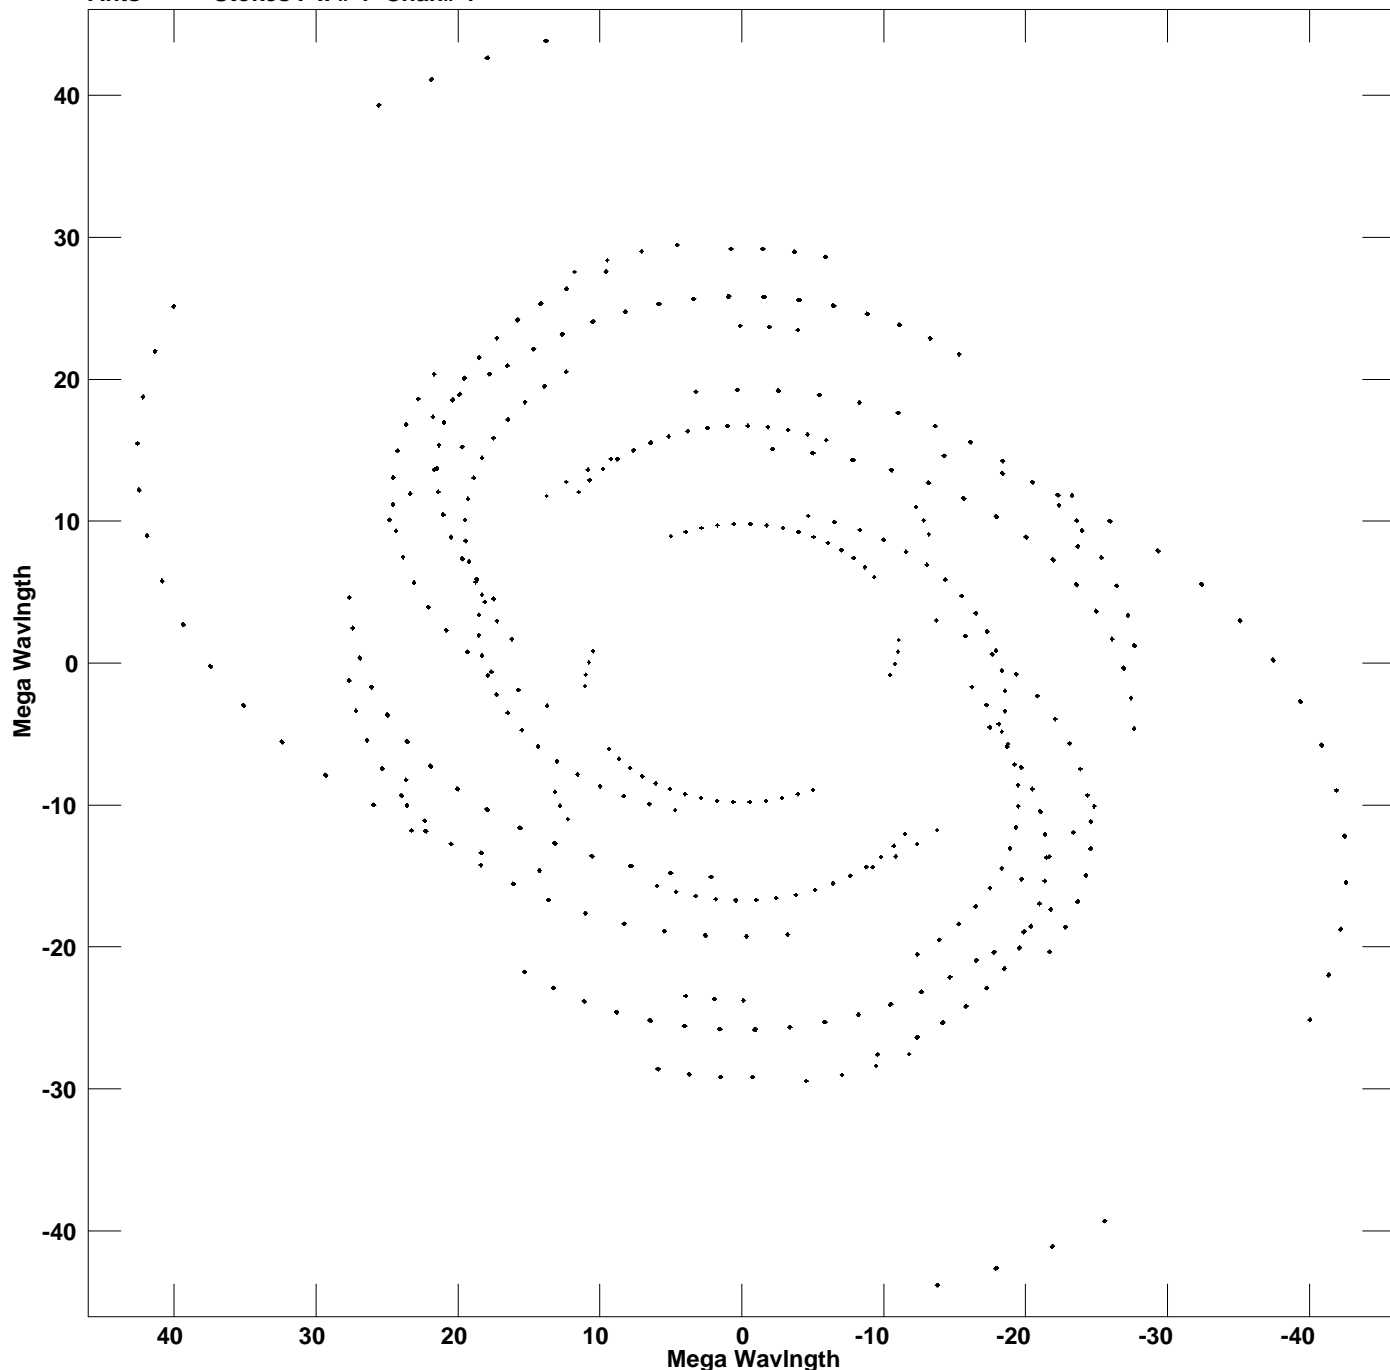

Plot file version 1 created 14-JAN-2011 08:06:12  
V vs U for J2029+4636.MULTI.1 Source:J2029+4636  
Ants \* - \* Stokes I IF# 1 Chan# 1

Freq = 6.6682 GHz, Bw = 8.000 MHz