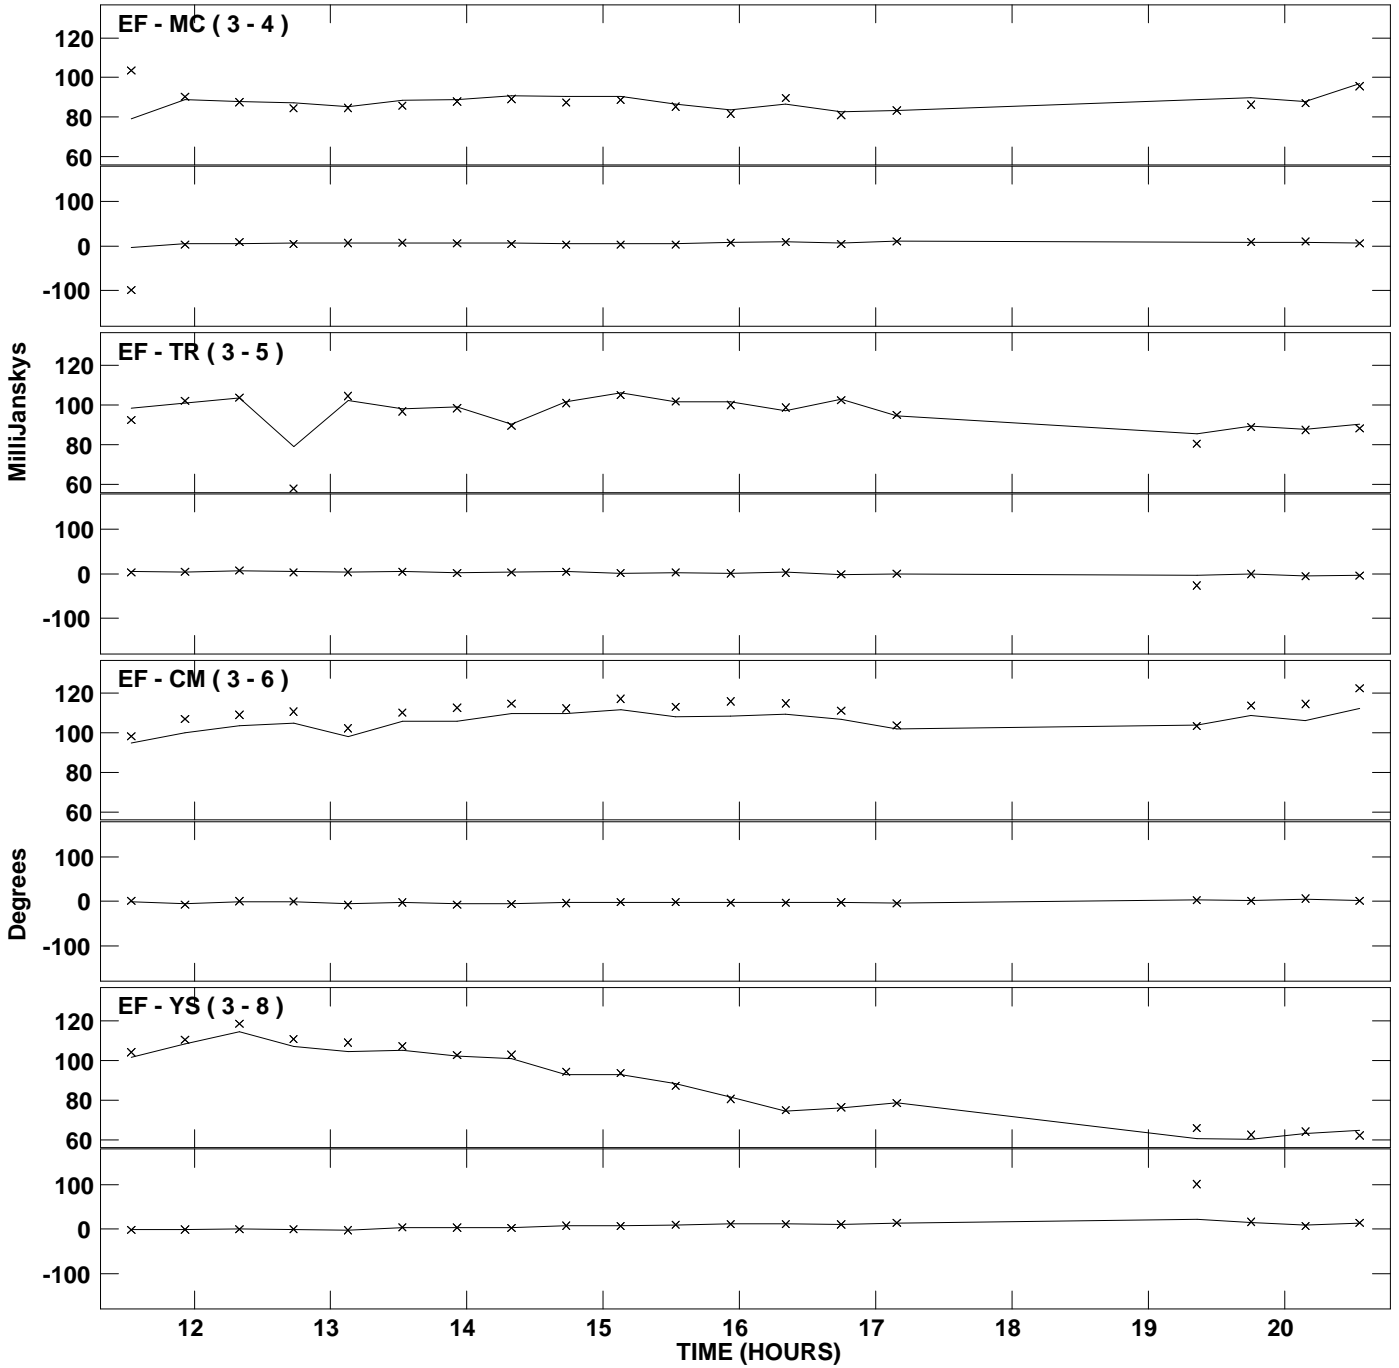

PLot file version 1 created 14-JAN-2011 08:06:12  
Amplitude andPhase vs Time for J2029+4636.MULTI.1 Vect aver. CL # 3  
IF 1 CHAN 1 STK LL of J2029+4636.ICL001.3

PLot file version 2 created 14-JAN-2011 08:06:12  
Amplitude andPhase vs Time for J2029+4636.MULTI.1 Vect aver. CL # 3  
IF 1 CHAN 1 STK RR of J2029+4636.ICL001.3