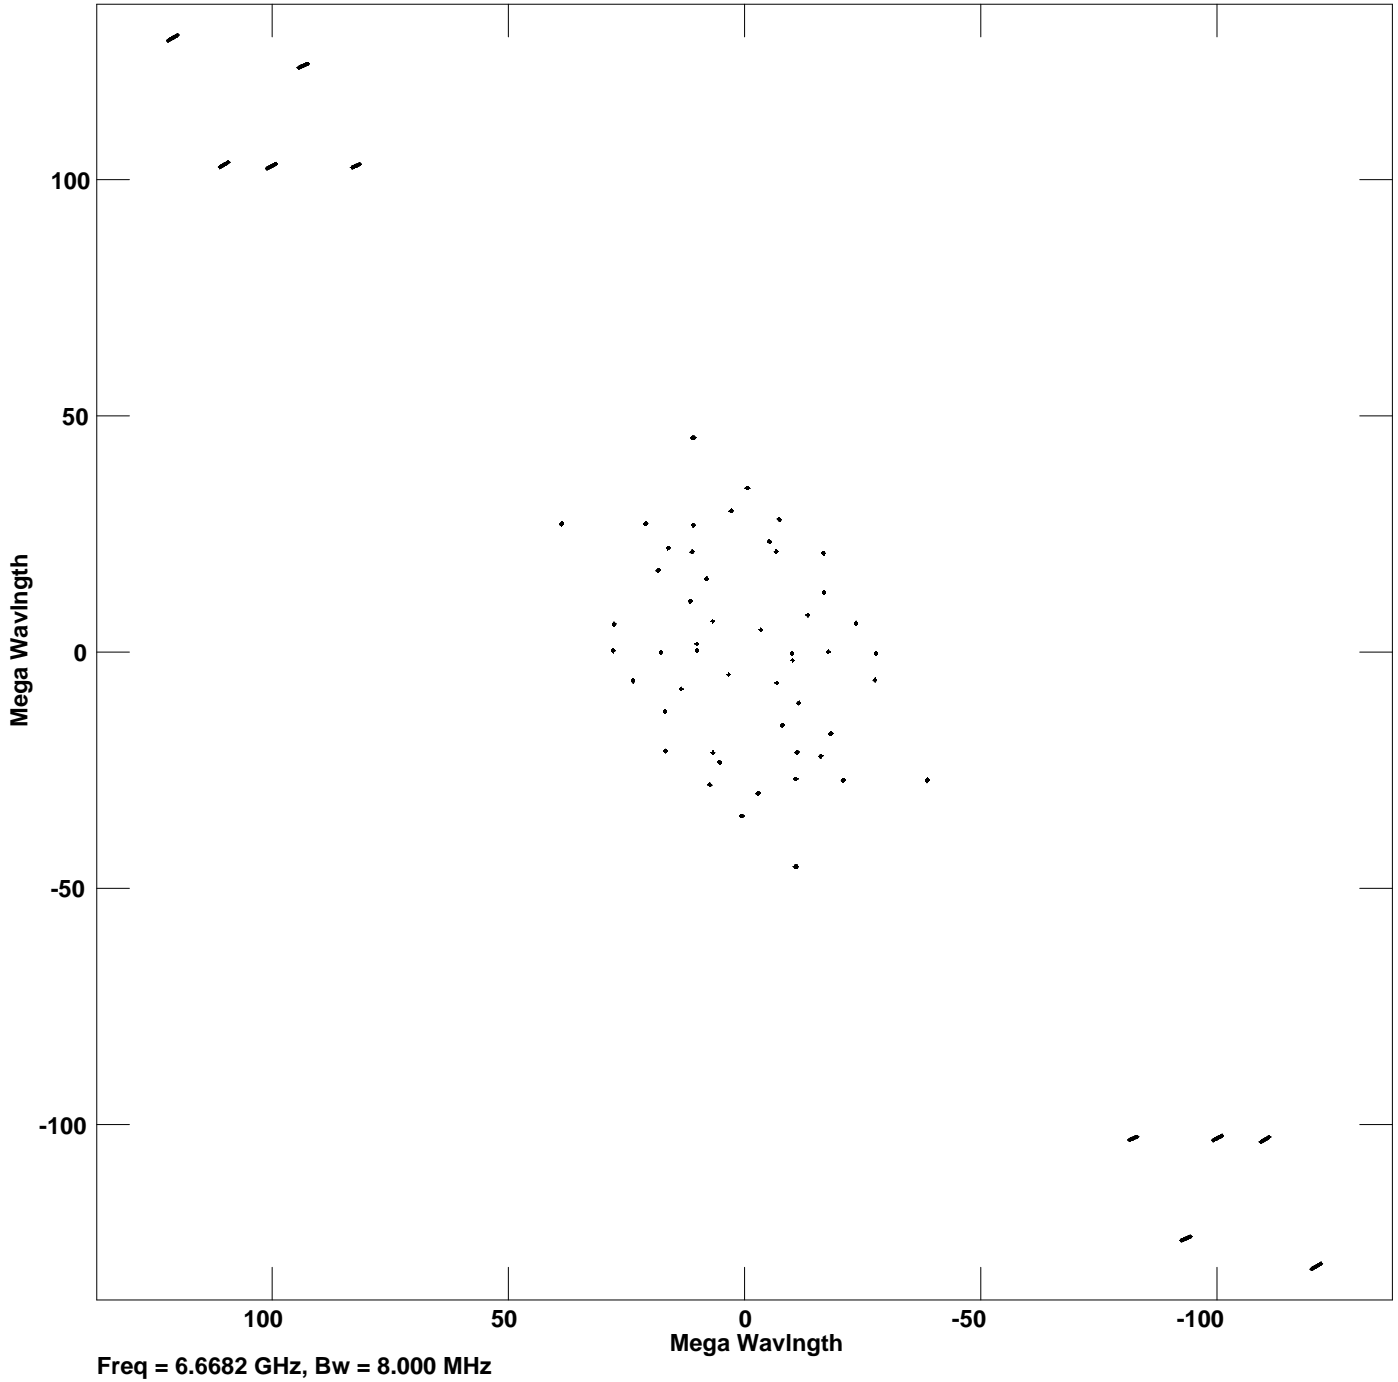

Plot file version 1 created 14-JAN-2011 08:06:17  
V vs U for J2038+5119.MULTI.1 Source:J2038+5119  
Ants \* - \* Stokes I IF# 1 Chan# 1

Freq = 6.6682 GHz, Bw = 8.000 MHz