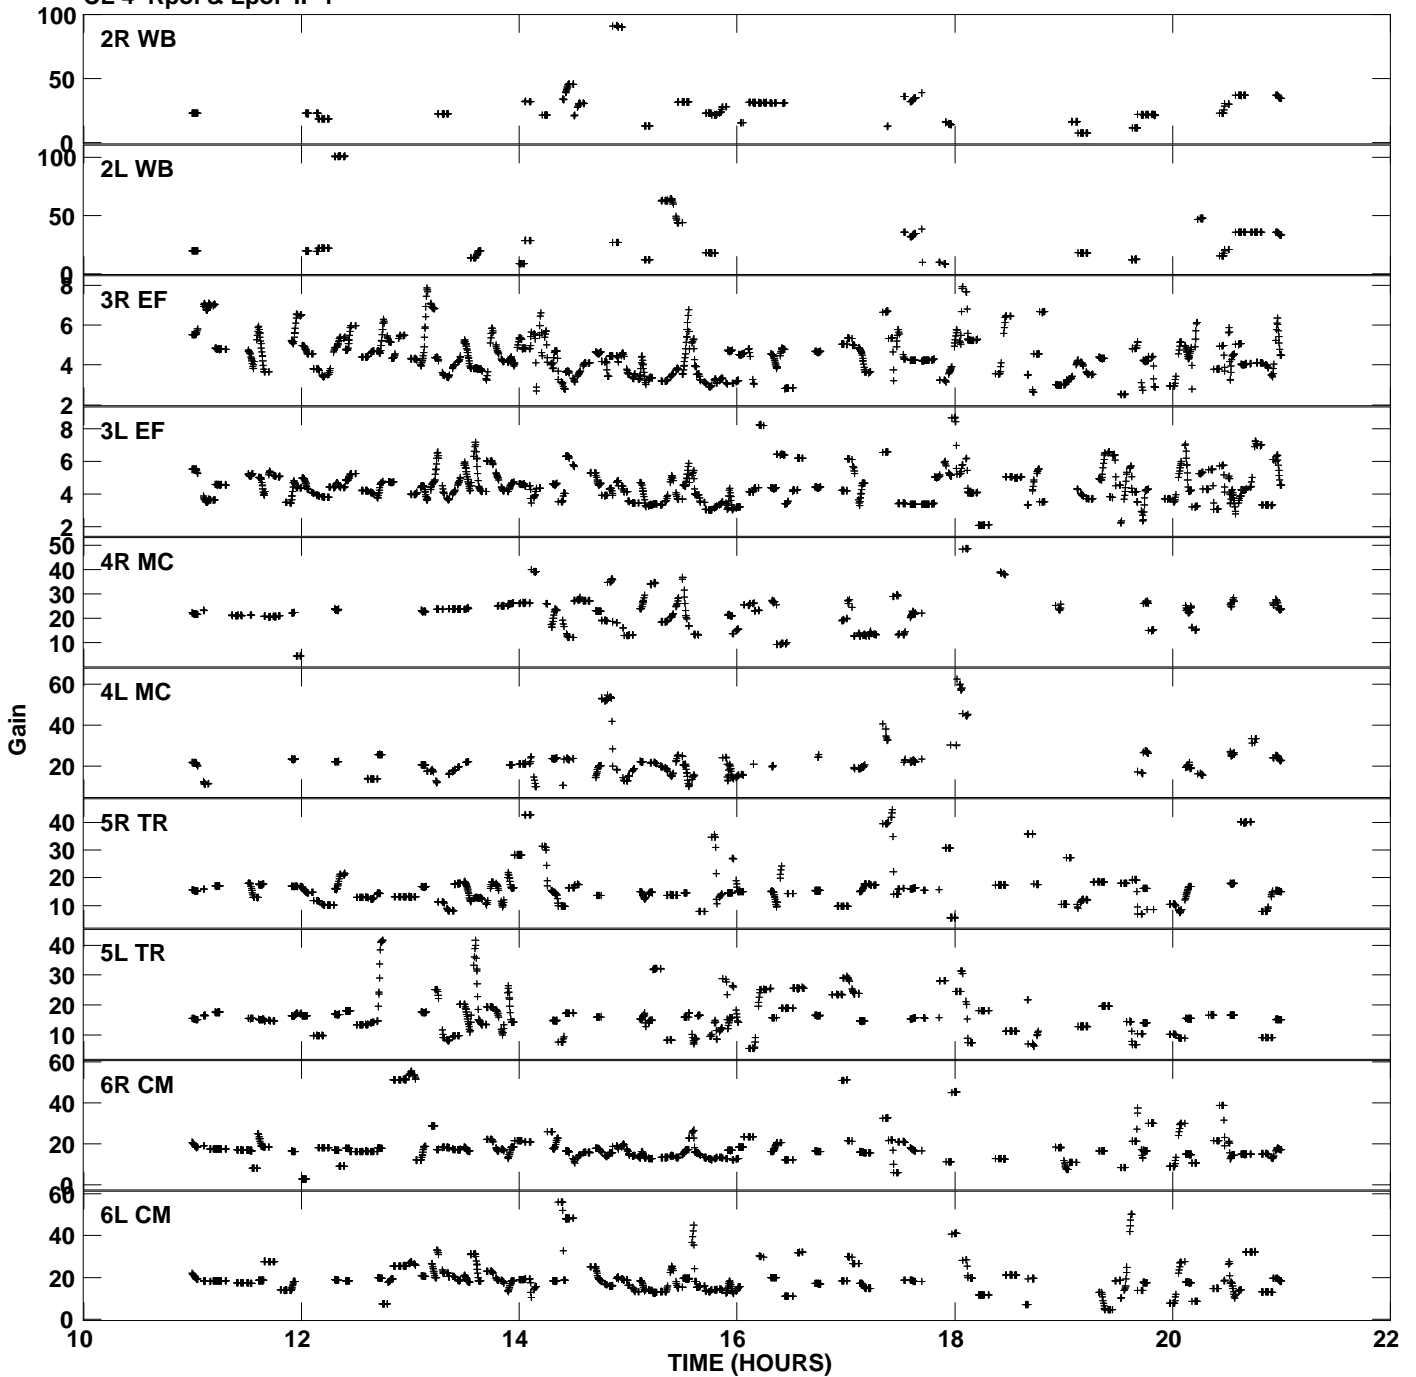

Plot file version 1 created 14-JAN-2011 08:06:22
Gain amp vs UTC time for EB039H_3.TMP.1
CL 4 Rpol & Lpol IF 1

Plot file version 2 created 14-JAN-2011 08:06:22
Gain amp vs UTC time for EB039H_3.TMP.1
CL 4 Rpol & Lpol IF 1