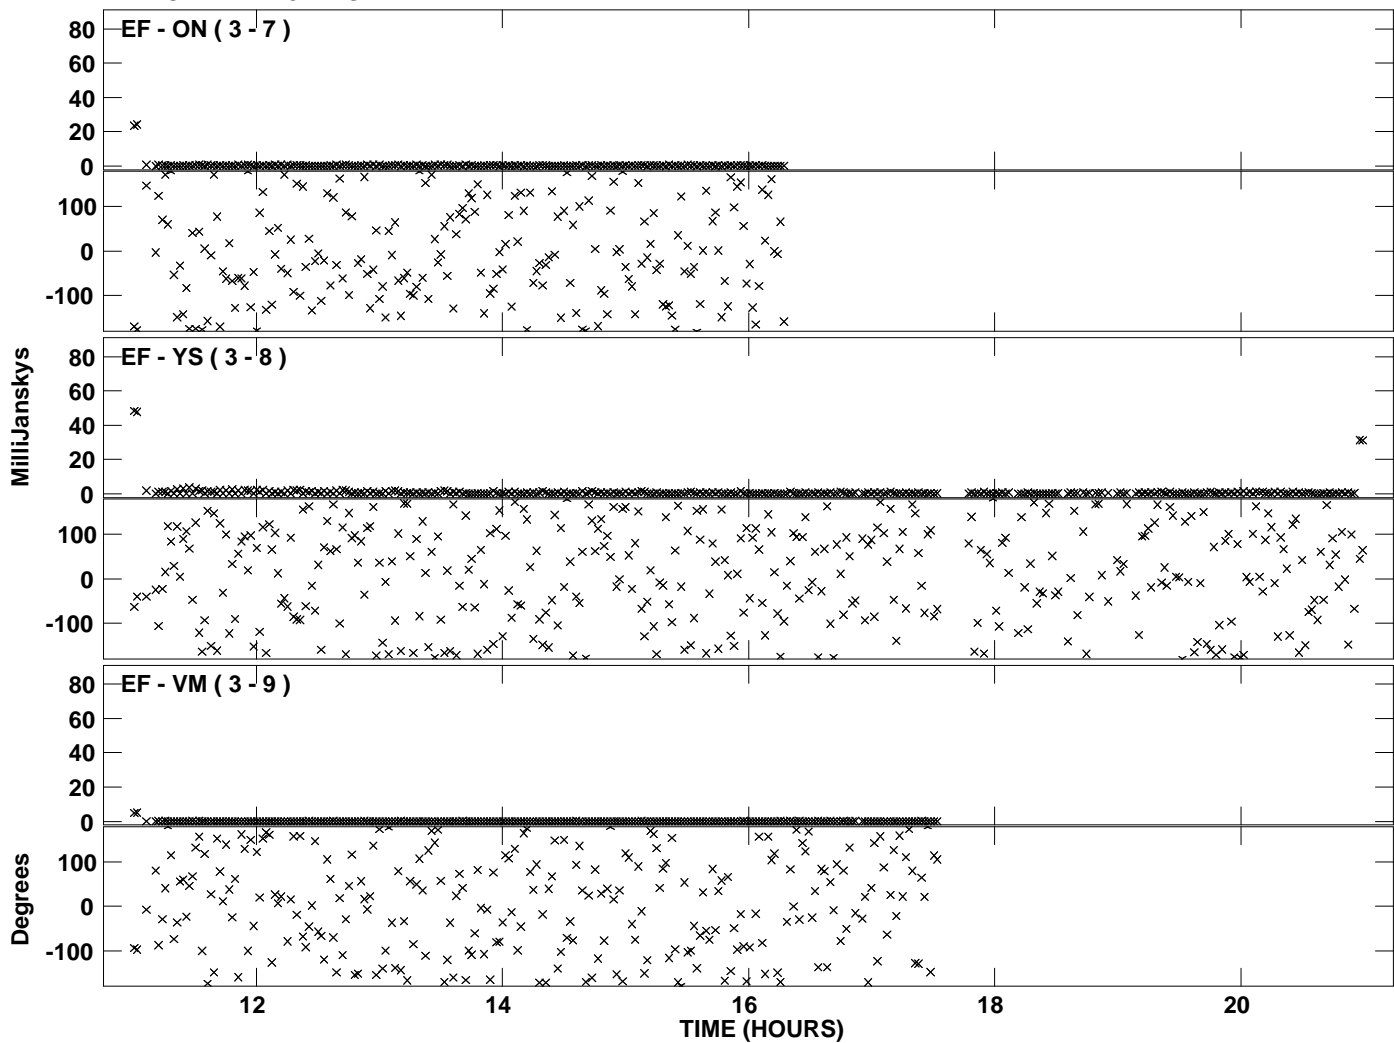

Plot file version 1 created 13-JAN-2011 21:13:53
Amplitude andPhase vs Time for EB039H 3.UVDATA.1 Vect aver.
IF 1 CHAN 1 - 1024 STK LL

PLot file version 2 created 13-JAN-2011 21:13:53
Amplitude andPhase vs Time for EB039H 3.UVDATA.1 Vect aver.
IF 1 CHAN 1 - 1024 STK LL

Plot file version 3 created 13-JAN-2011 21:19:59
Amplitude andPhase vs Time for EB039H 3.UVDATA.1 Vect aver.
IF 1 CHAN 1 - 1024 STK RR

PLot file version 4 created 13-JAN-2011 21:19:59
Amplitude andPhase vs Time for EB039H 3.UVDATA.1 Vect aver.
IF 1 CHAN 1 - 1024 STK RR