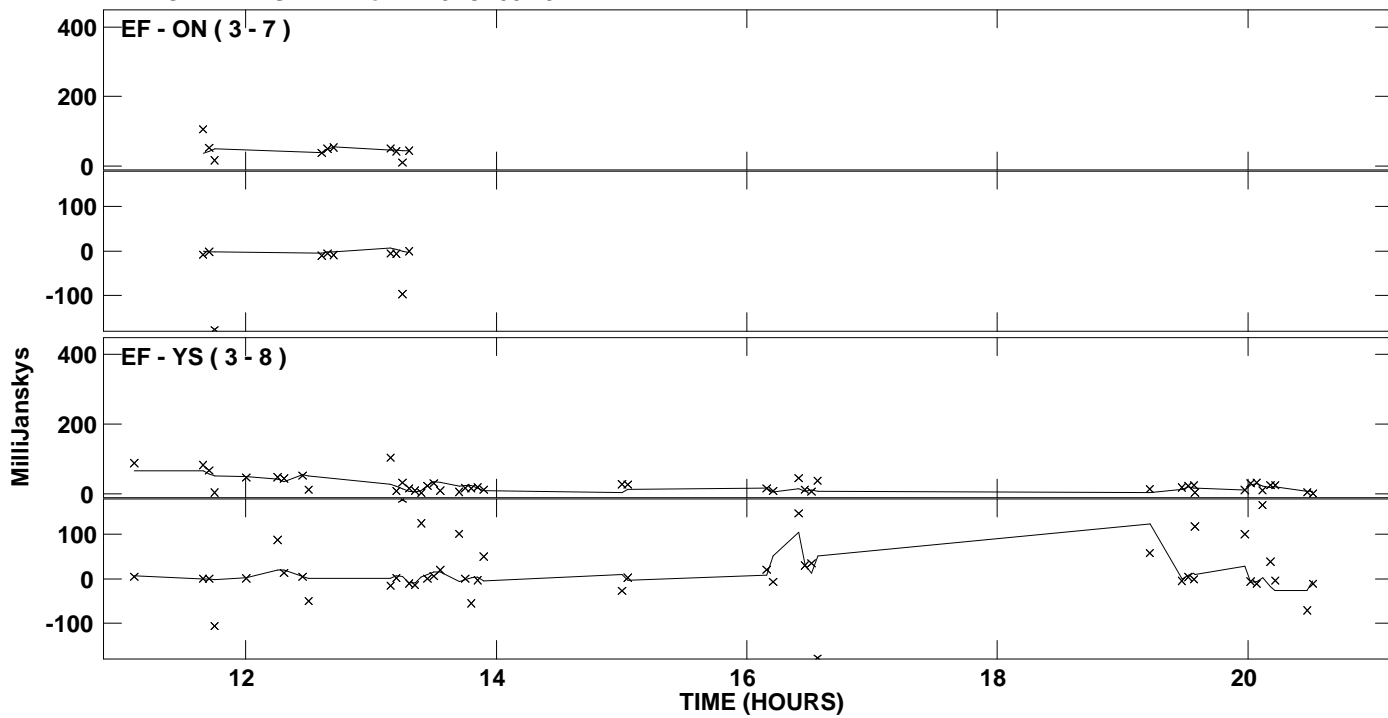

Plot file version 1 created 14-JAN-2011 08:05:40  
Amplitude and Phase vs Time for W75.MULTI.1 Vect aver. CL # 3  
IF 1 CHAN 1 STK LL of W75.ICL001.3

PLot file version 2 created 14-JAN-2011 08:05:40  
Amplitude andPhase vs Time for W75.MULTI.1 Vect aver. CL # 3  
IF 1 CHAN 1 STK LL of W75.ICL001.3

Plot file version 3 created 14-JAN-2011 08:05:54  
Amplitude andPhase vs Time for W75.MULTI.1 Vect aver. CL # 3  
IF 1 CHAN 1 STK RR of W75.ICL001.3

PLot file version 4 created 14-JAN-2011 08:05:54  
Amplitude andPhase vs Time for W75.MULTI.1 Vect aver. CL # 3  
IF 1 CHAN 1 STK RR of W75.ICL001.3