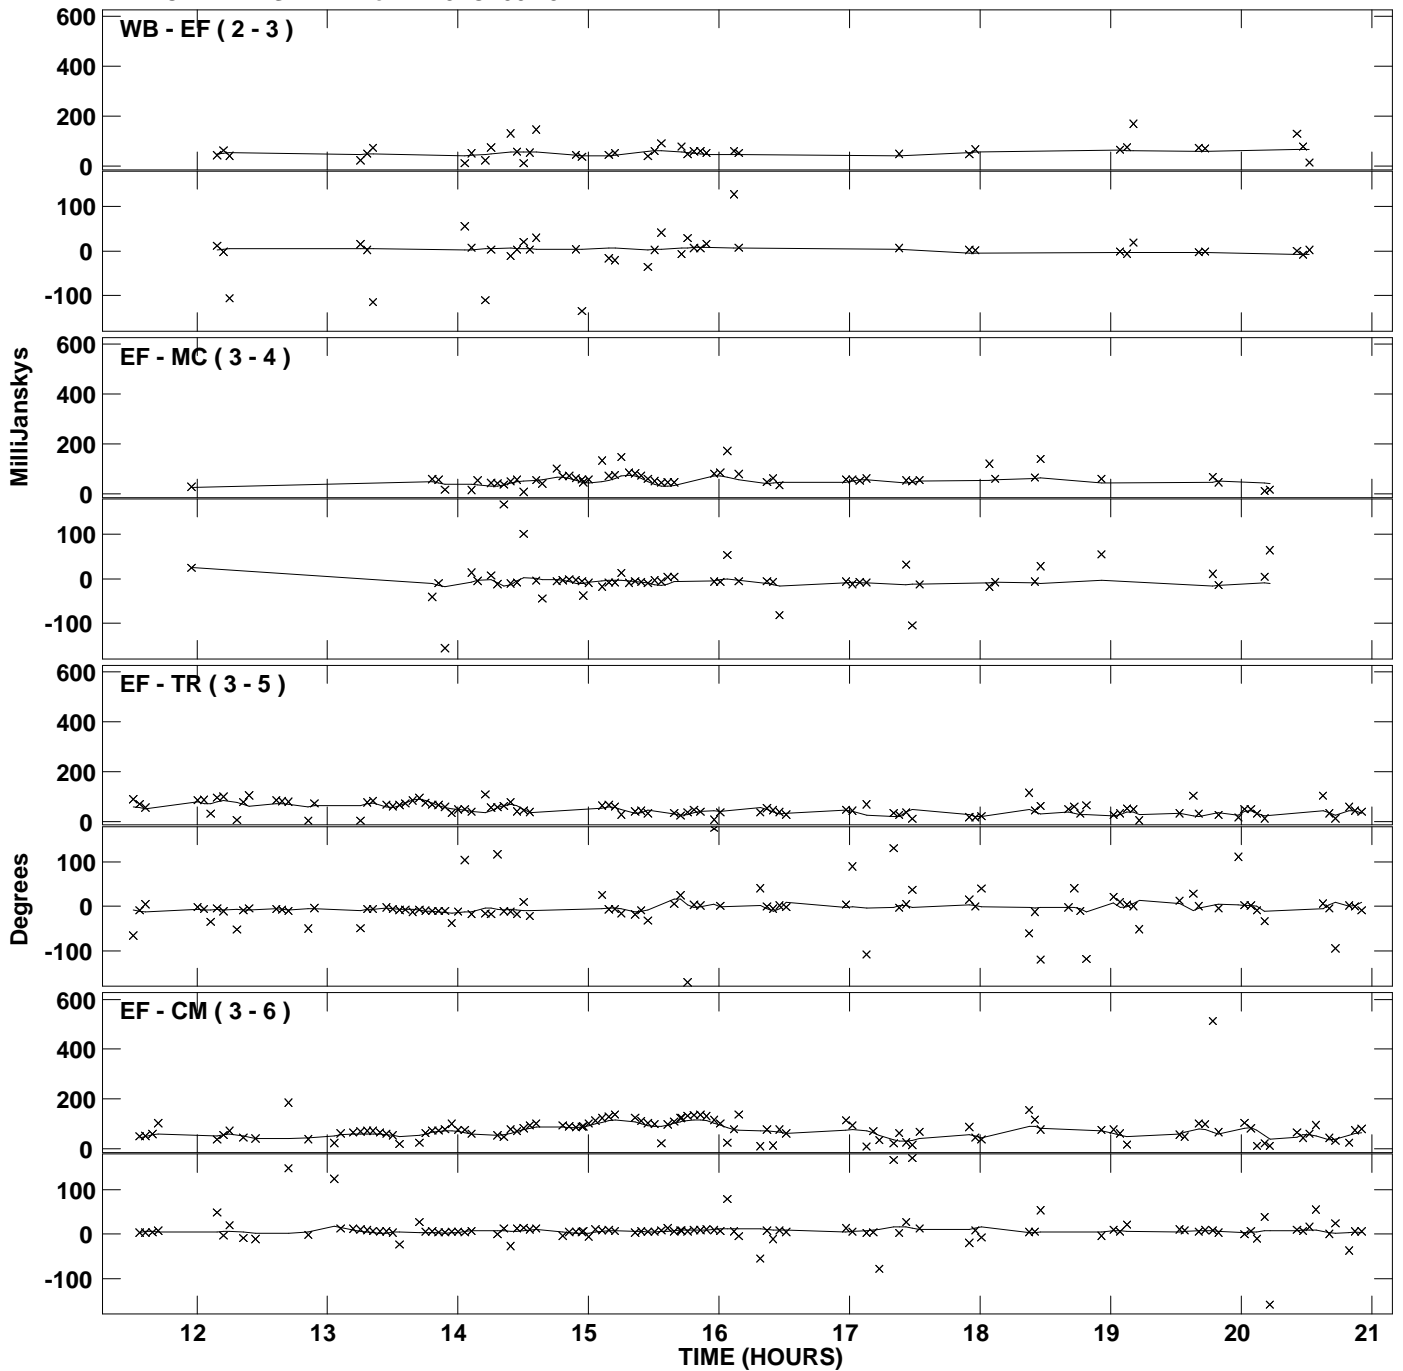

Plot file version 1 created 14-JAN-2011 08:05:40  
Amplitude and Phase vs Time for W75.MULTI.1 Vect aver. CL # 3  
IF 1 CHAN 1 STK LL of W75.ICL001.3

PLot file version 2 created 14-JAN-2011 08:05:40  
Amplitude andPhase vs Time for W75.MULTI.1 Vect aver. CL # 3  
IF 1 CHAN 1 STK LL of W75.ICL001.3

Plot file version 3 created 14-JAN-2011 08:05:54  
Amplitude andPhase vs Time for W75.MULTI.1 Vect aver. CL # 3  
IF 1 CHAN 1 STK RR of W75.ICL001.3

PLot file version 4 created 14-JAN-2011 08:05:54  
Amplitude andPhase vs Time for W75.MULTI.1 Vect aver. CL # 3  
IF 1 CHAN 1 STK RR of W75.ICL001.3