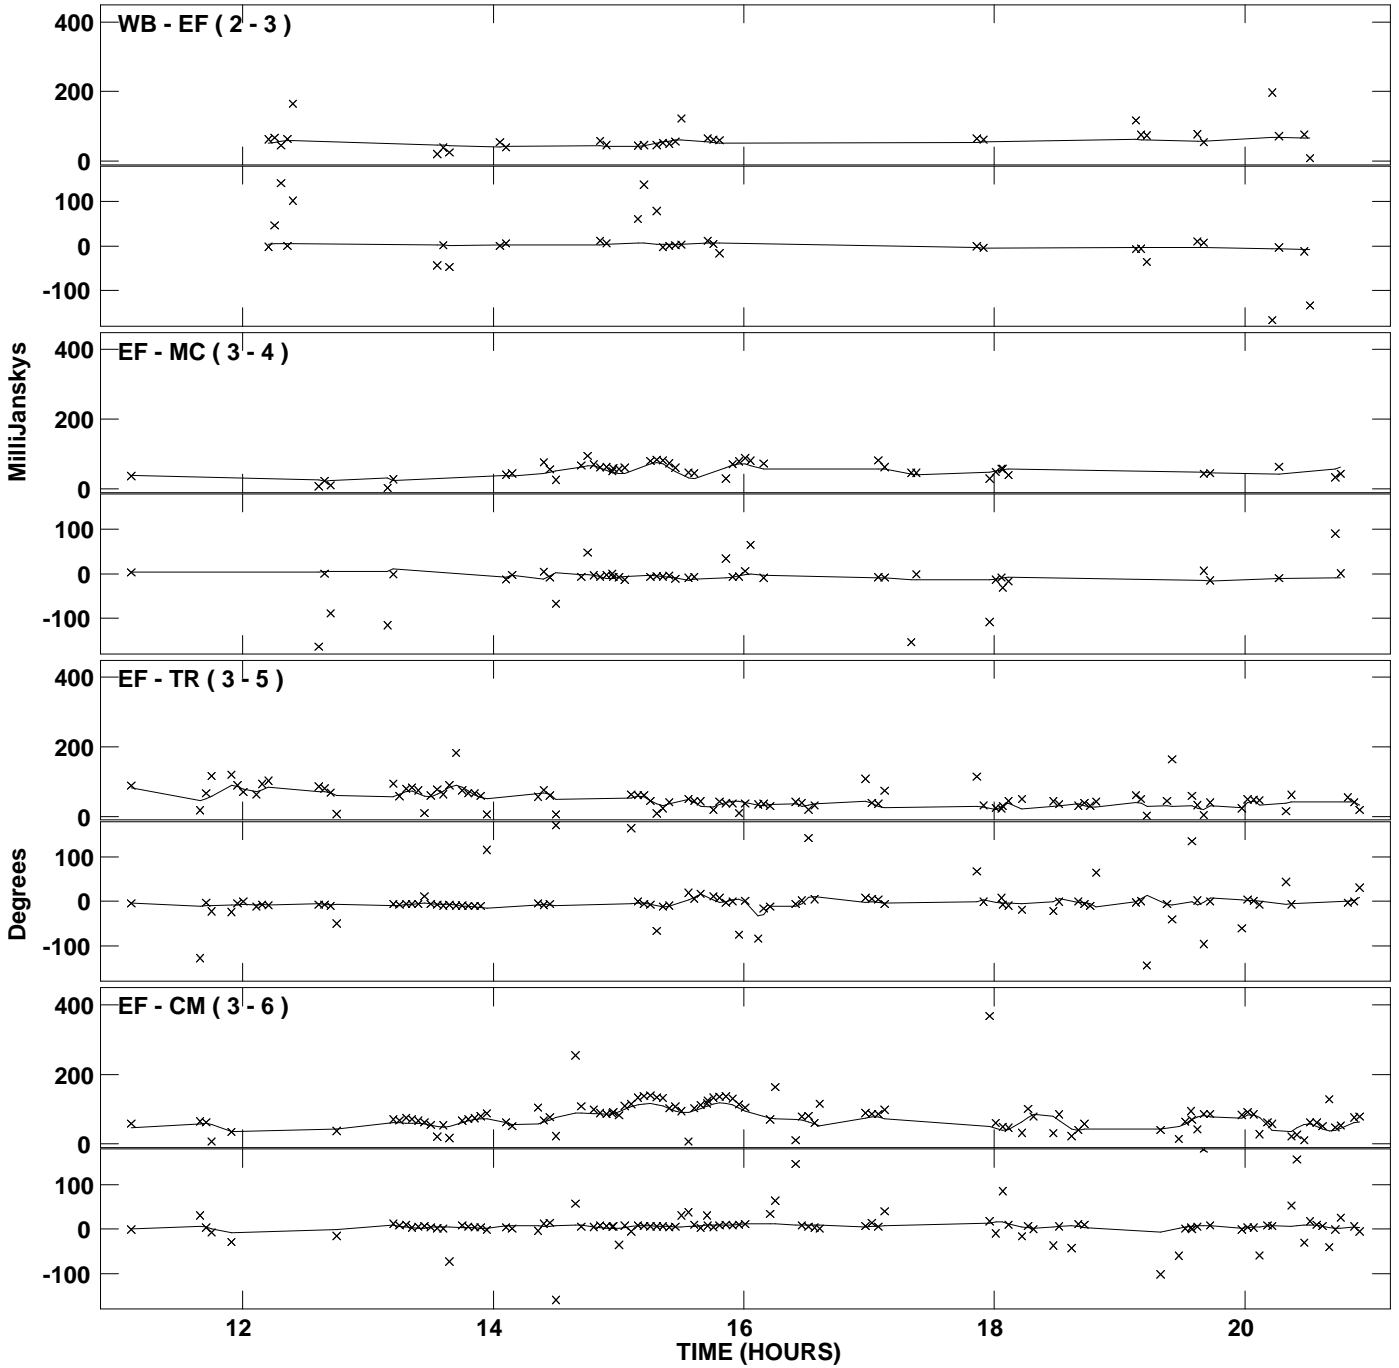

Plot file version 1 created 14-JAN-2011 08:05:40  
Amplitude and Phase vs Time for W75.MULTI.1 Vect aver. CL # 3  
IF 1 CHAN 1 STK LL of W75.ICL001.3

PLot file version 2 created 14-JAN-2011 08:05:40  
Amplitude andPhase vs Time for W75.MULTI.1 Vect aver. CL # 3  
IF 1 CHAN 1 STK LL of W75.ICL001.3

Plot file version 3 created 14-JAN-2011 08:05:54  
Amplitude andPhase vs Time for W75.MULTI.1 Vect aver. CL # 3  
IF 1 CHAN 1 STK RR of W75.ICL001.3

PLot file version 4 created 14-JAN-2011 08:05:54  
Amplitude andPhase vs Time for W75.MULTI.1 Vect aver. CL # 3  
IF 1 CHAN 1 STK RR of W75.ICL001.3