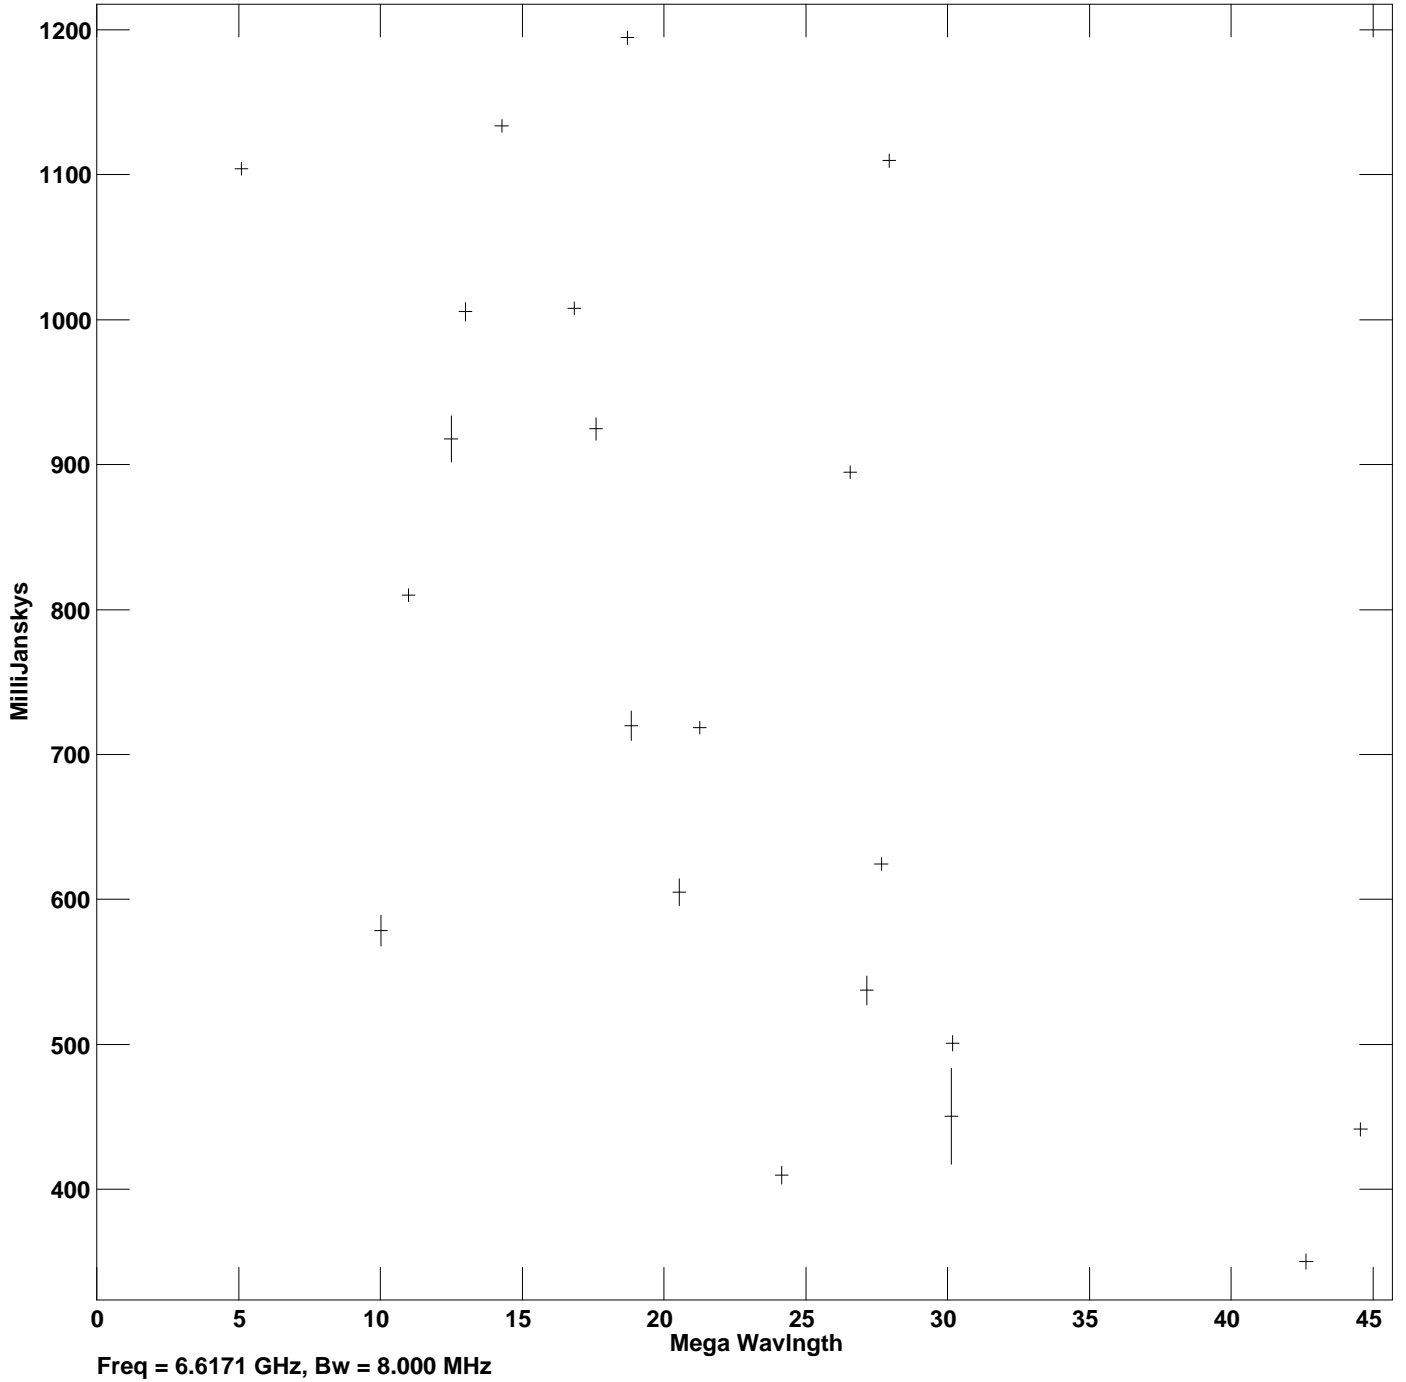

Plot file version 1 created 13-JAN-2011 17:09:49
Amplitude vs UV dist for 1153+805.MULTI.1 Source:1153+805
Ants * - * Stokes I IF# 1 - 8 Chan# 1

Freq = 6.6171 GHz, Bw = 8.000 MHz