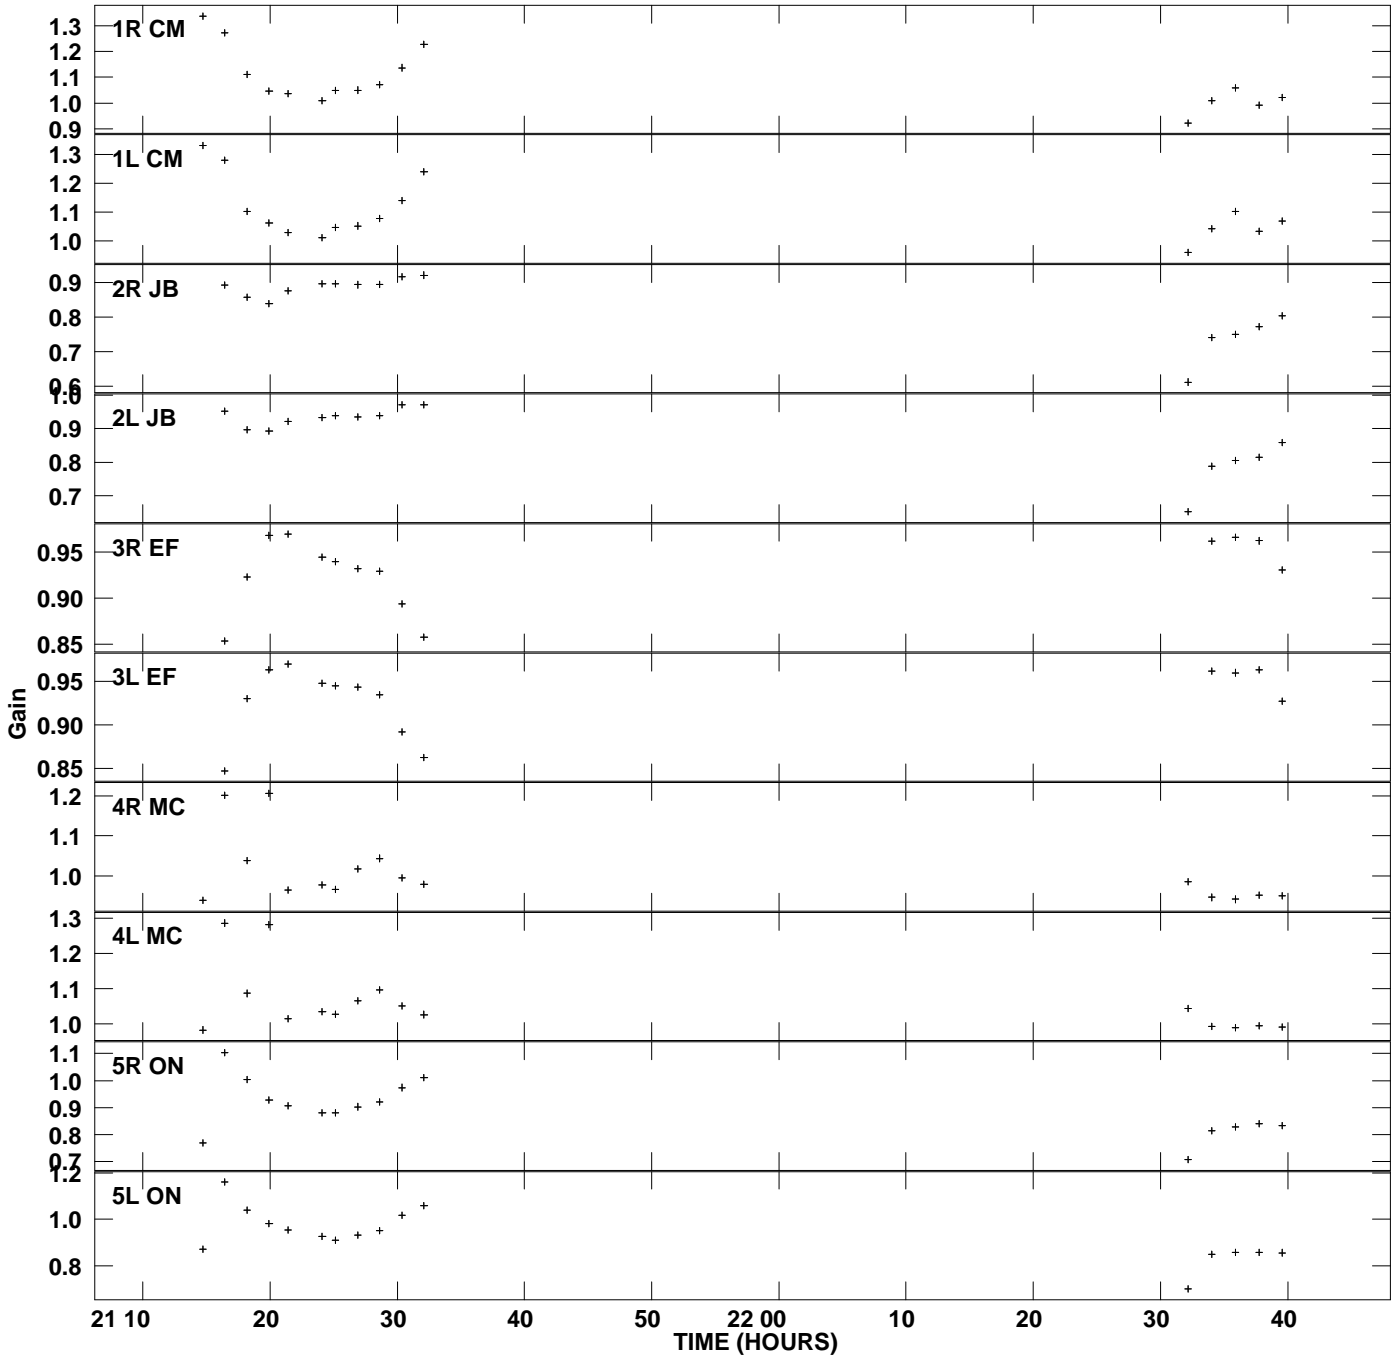

Plot file version 1 created 15-OCT-2009 22:08:06  
Gain amp vs UTC time for 3C345.MULTI.1  
SN 2 Rpol & Lpol IF 1

Plot file version 2 created 15-OCT-2009 22:08:06  
Gain amp vs UTC time for 3C345.MULTI.1  
SN 2 Rpol & Lpol IF 1