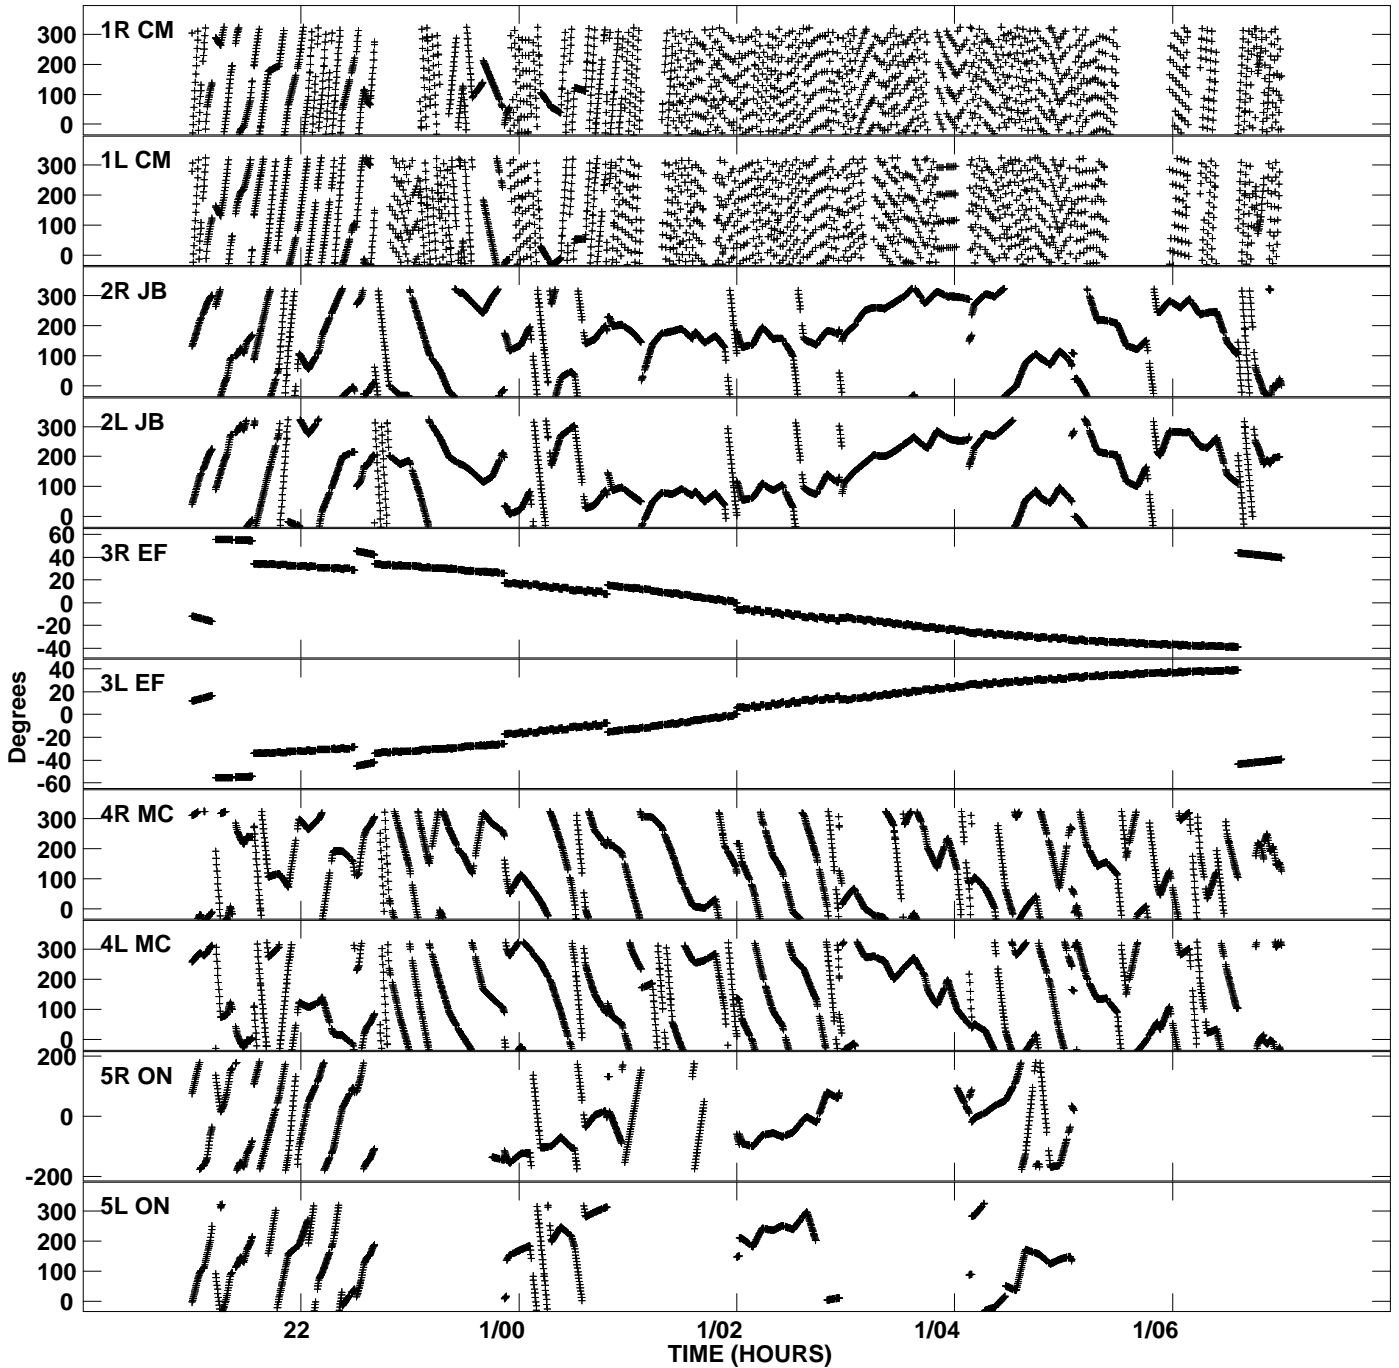

Plot file version 1 created 15-OCT-2009 19:07:49
Gain phs vs UTC time for EB040A.UVDATA.1
CL 3 Rpol & Lpol IF 1

Plot file version 2 created 15-OCT-2009 19:07:49
Gain phs vs UTC time for EB040A.UVDATA.1
CL 3 Rpol & Lpol IF 1