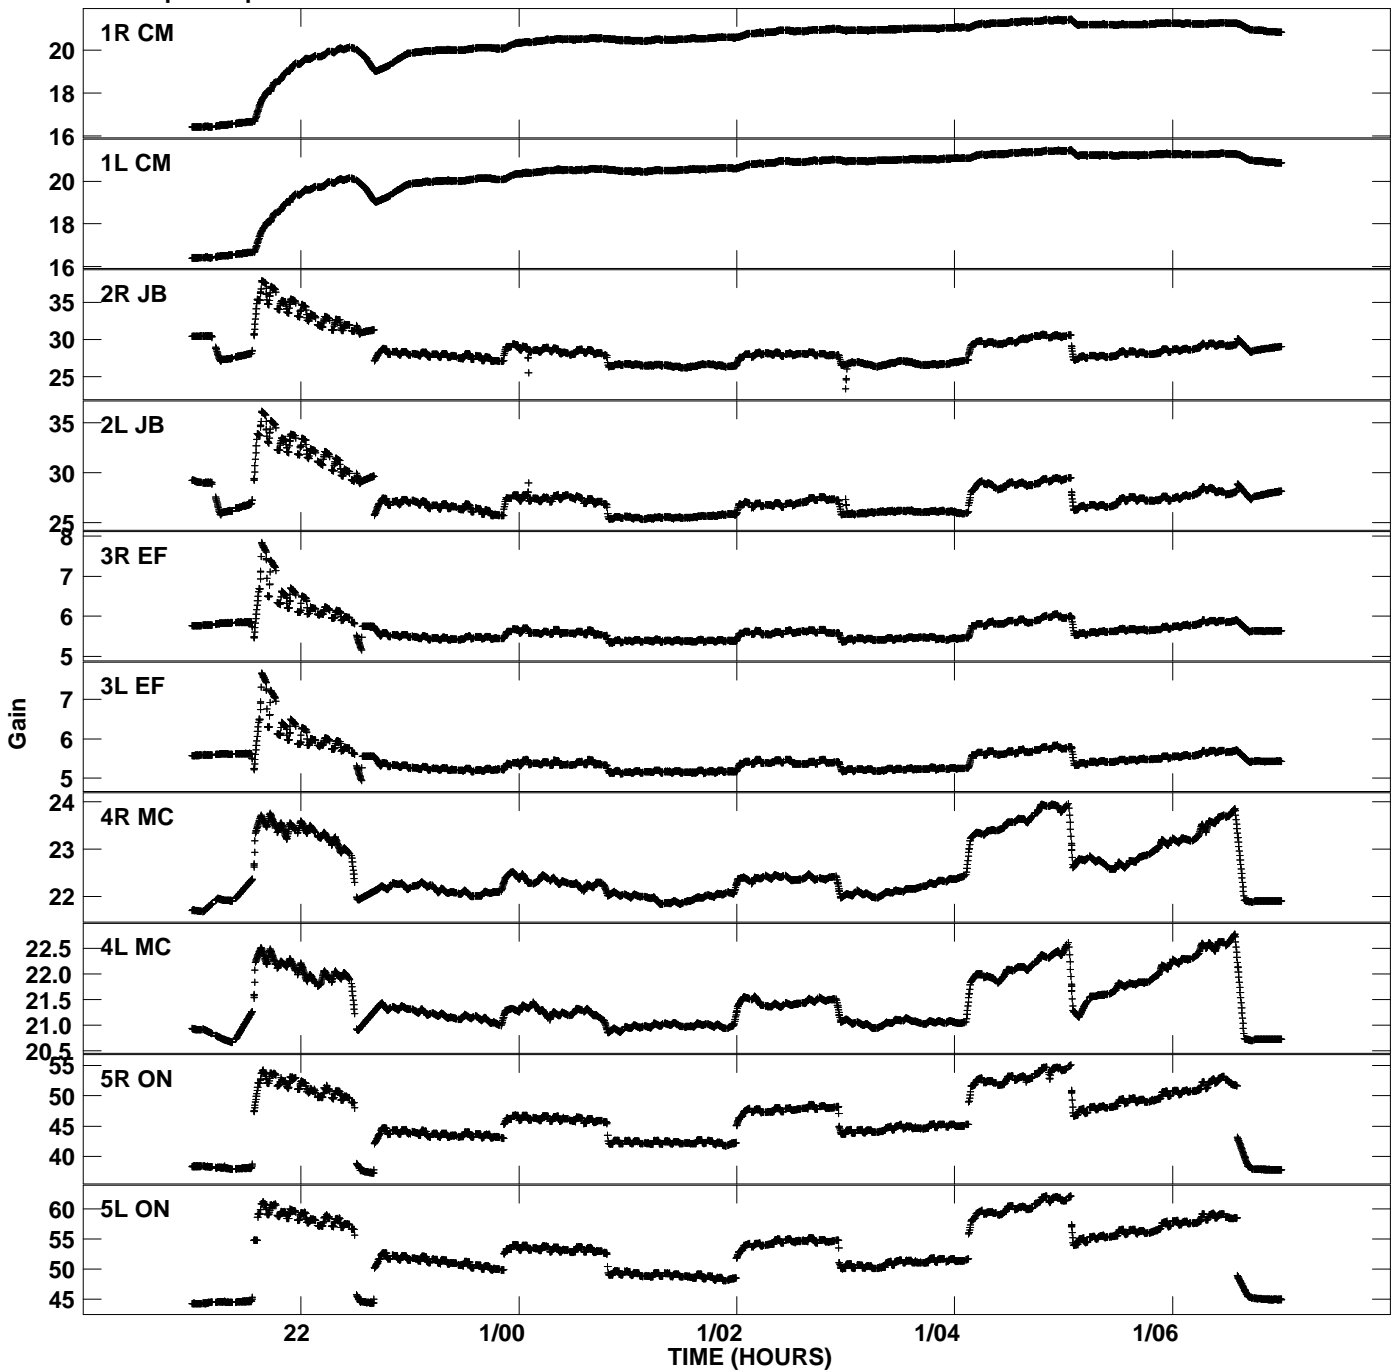

Plot file version 1 created 15-OCT-2009 11:15:30
Gain amp vs UTC time for EB040A.UVDATA.1
CL 2 Rpol & Lpol IF 1

Plot file version 2 created 15-OCT-2009 11:15:31
Gain amp vs UTC time for EB040A.UVDATA.1
CL 2 Rpol & Lpol IF 1