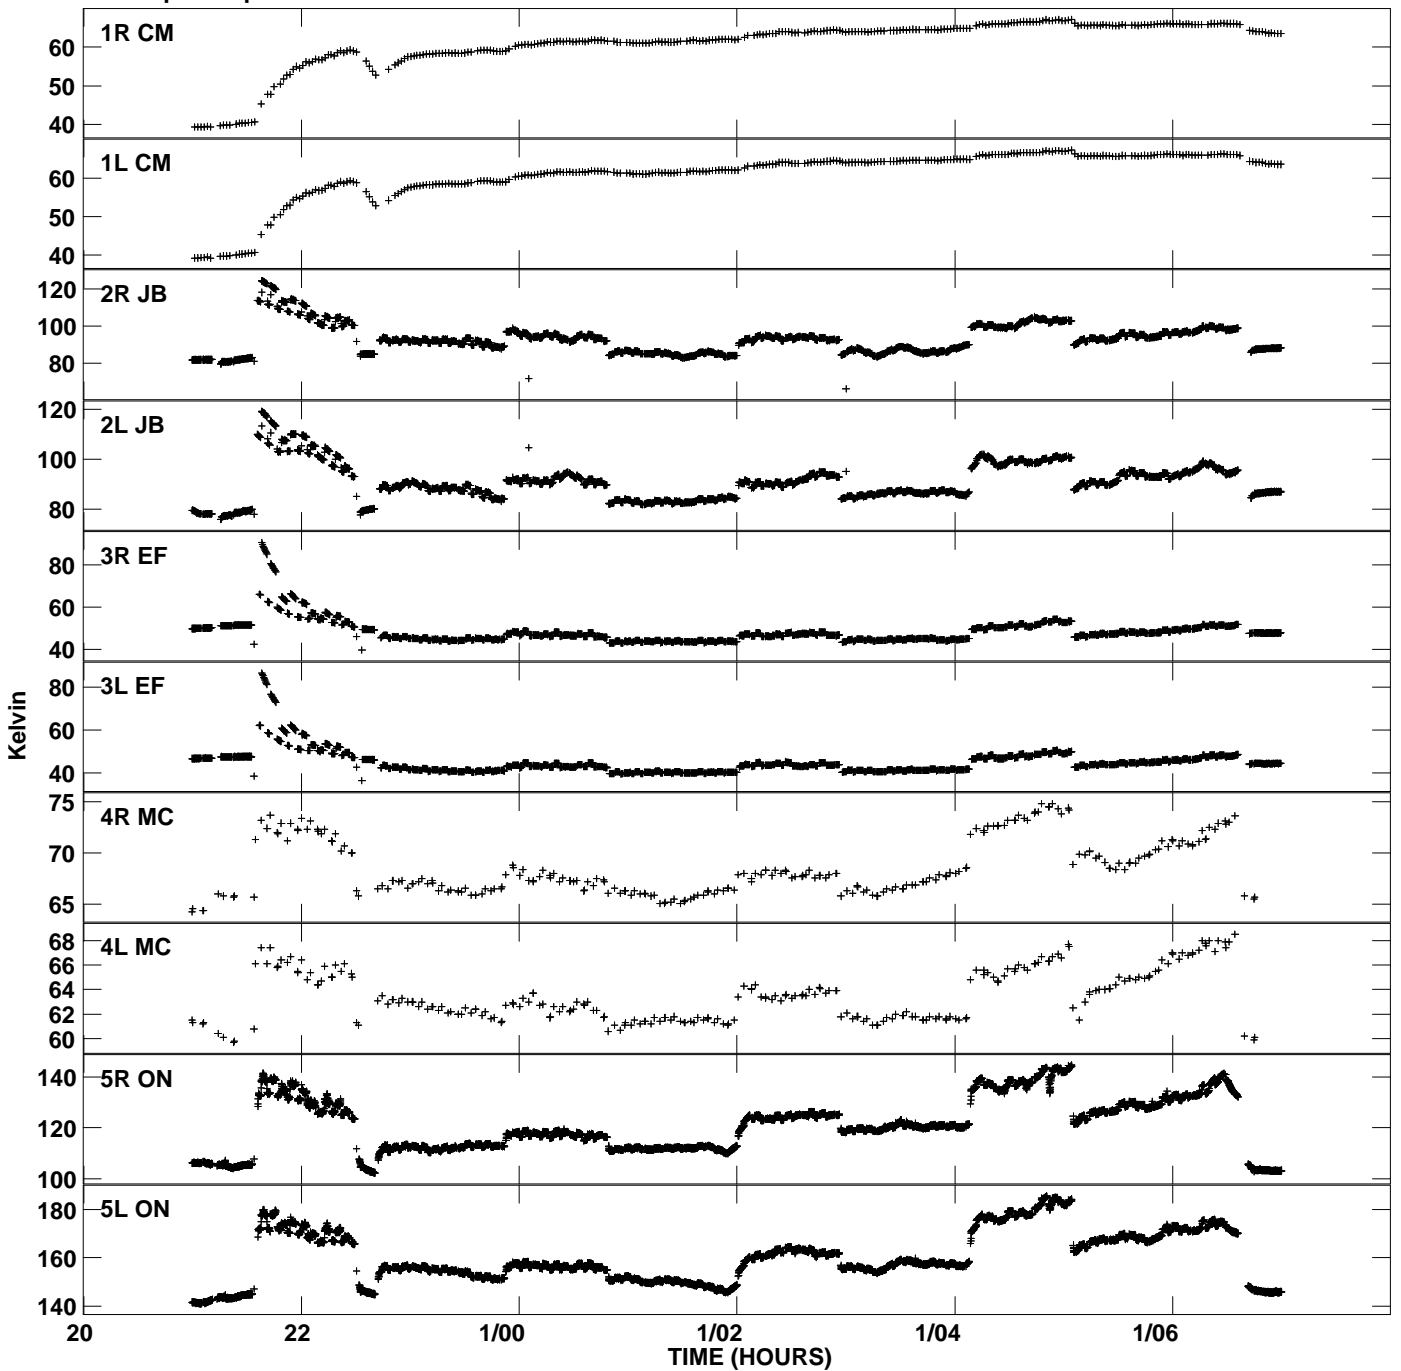

Plot file version 1 created 15-OCT-2009 11:15:22
Tsys vs UTC time for EB040A.UVDATA.1
TY 1 Rpol & Lpol IF 1

Plot file version 2 created 15-OCT-2009 11:15:22
Tsys vs UTC time for EB040A.UVDATA.1
TY 1 Rpol & Lpol IF 1