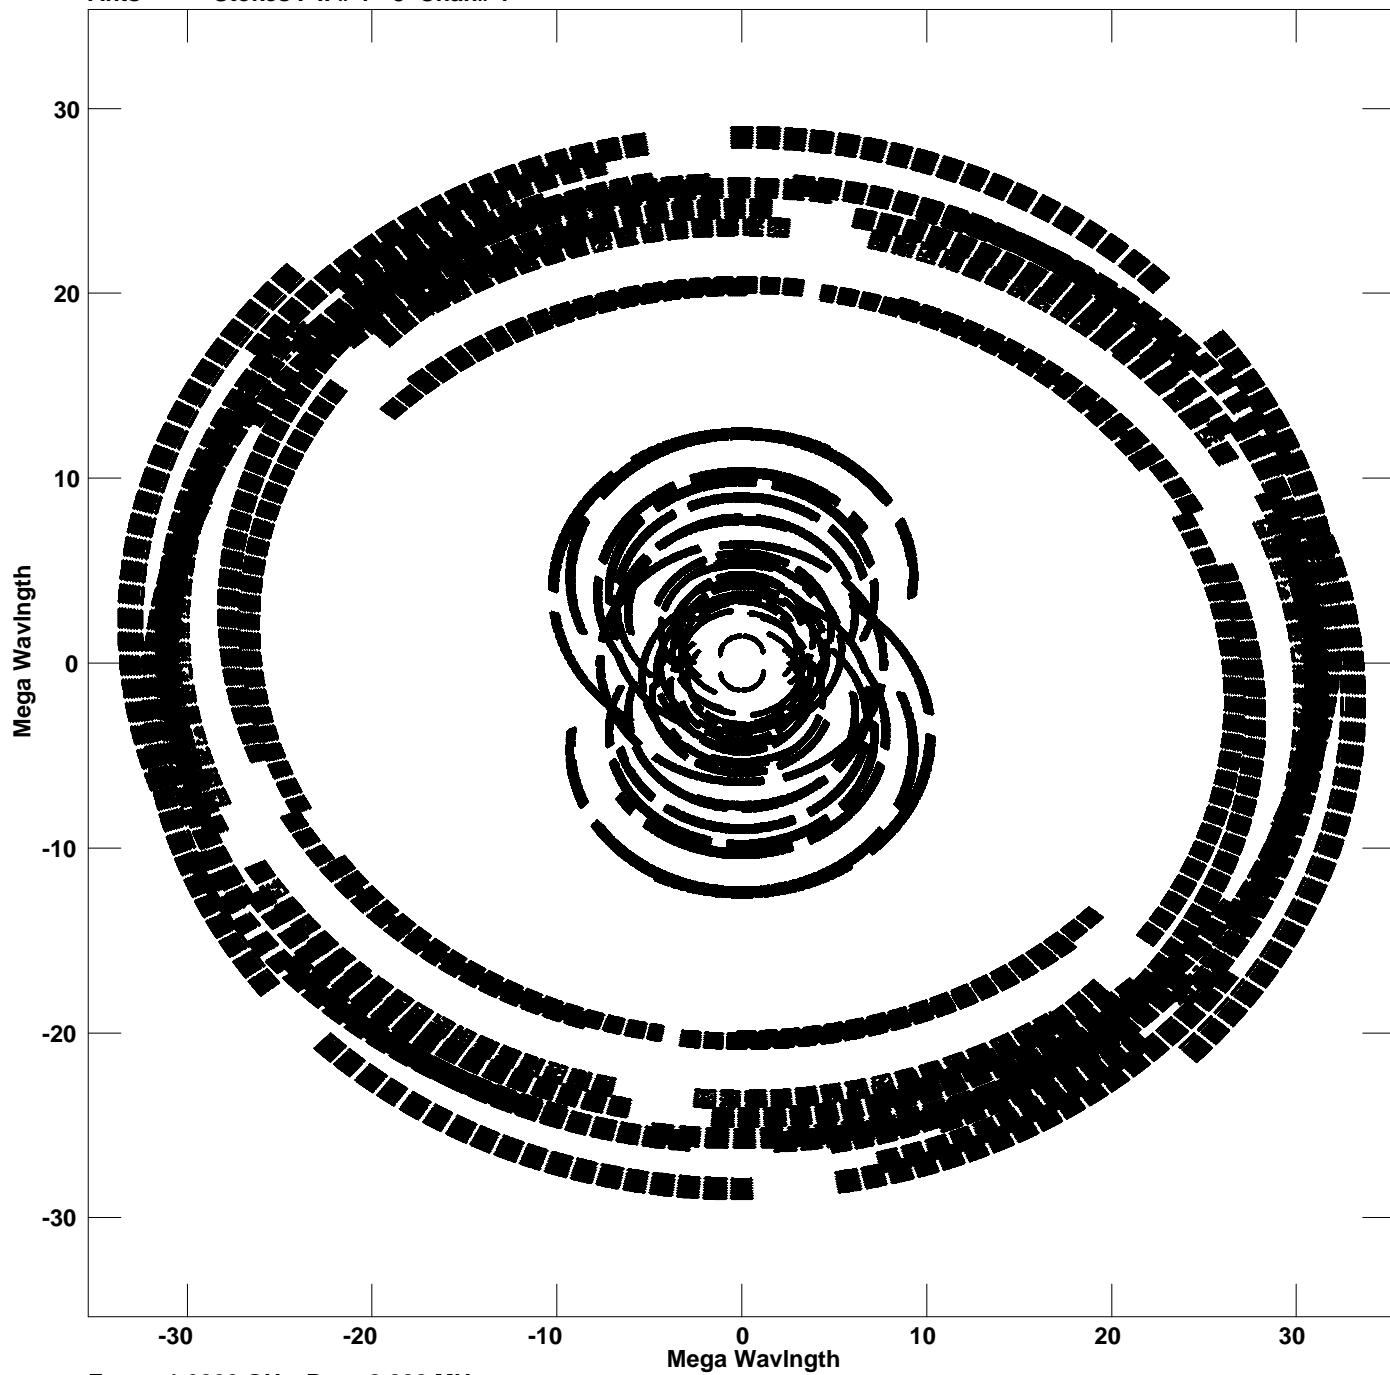

Plot file version 1 created 10-NOV-2009 23:54:35  
V vs U for LOC2SMG1.MULTI.1 Source:LOC2SMG1  
Ants \* - \* Stokes I IF# 1 - 8 Chan# 1

Freq = 1.6266 GHz, Bw = 8.000 MHz