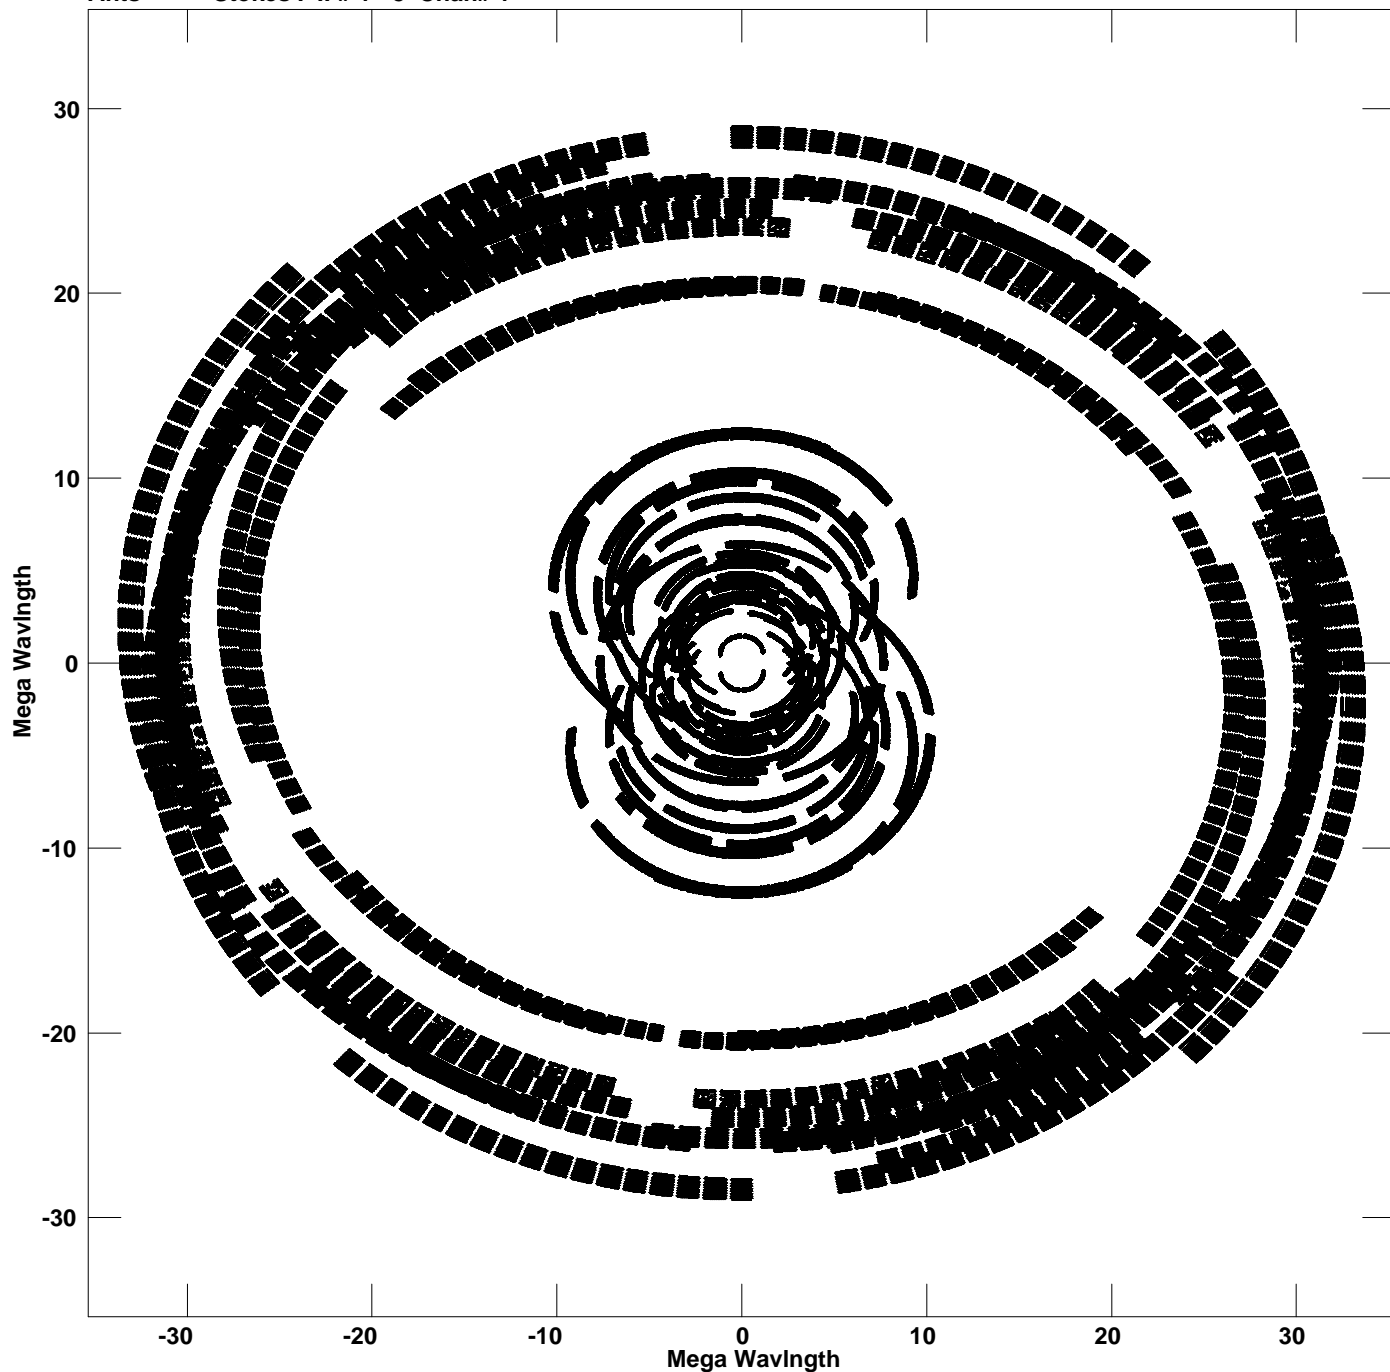

Plot file version 1 created 19-NOV-2009 23:41:32
V vs U for LOC2SMG2.MULTI.1 Source:LOC2SMG2
Ants * - * Stokes I IF# 1 - 8 Chan# 1

Freq = 1.6266 GHz, Bw = 8.000 MHz