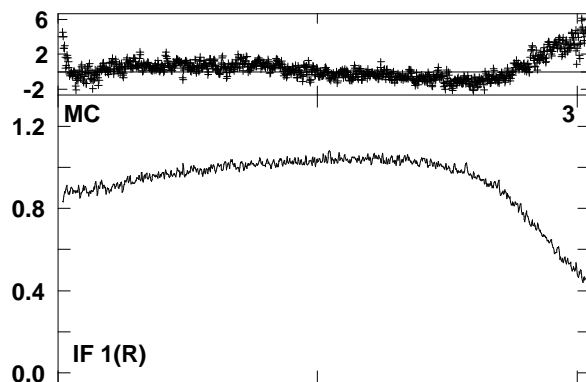

Plot file version 1 created 29-OCT-2010 07:03:23
 EB043B.UVAVG.1
 Bandpass table # 1

Lower frame: BP ampl Top frame: BP phase
 Bandpass table spectrum Antenna: *
 Timerange: 00/00:00:01 to 999/00:00:00

Plot file version 2 created 29-OCT-2010 07:03:23
EB043B.UVAVG.1
Bandpass table # 1

Lower frame: BP ampl Top frame: BP phase
Bandpass table spectrum Antenna: *
Timerange: 00/00:00:01 to 999/00:00:00