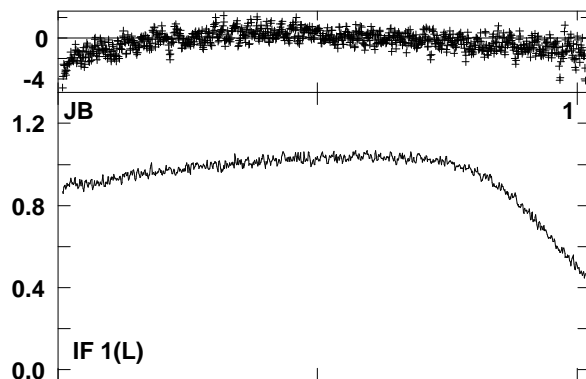

Plot file version 1 created 29-OCT-2010 07:03:23
 EB043B.UVAVG.1
 Bandpass table # 1

Lower frame: BP ampl Top frame: BP phase
 Bandpass table spectrum Antenna: *
 Timerange: 00/00:00:01 to 999/00:00:00

Plot file version 2 created 29-OCT-2010 07:03:23
EB043B.UVAVG.1
Bandpass table # 1

Lower frame: BP ampl Top frame: BP phase
Bandpass table spectrum Antenna: *
Timerange: 00/00:00:01 to 999/00:00:00