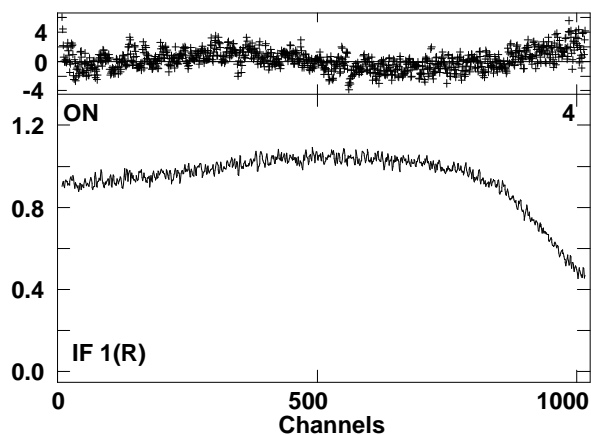

Plot file version 1 created 29-OCT-2010 07:03:23
 EB043B.UVAVG.1
 Bandpass table # 1

Lower frame: BP ampl Top frame: BP phase
 Bandpass table spectrum Antenna: *
 Timerange: 00/00:00:01 to 999/00:00:00

Plot file version 2 created 29-OCT-2010 07:03:23
EB043B.UVAVG.1
Bandpass table # 1

Lower frame: BP ampl Top frame: BP phase
Bandpass table spectrum Antenna: *
Timerange: 00/00:00:01 to 999/00:00:00