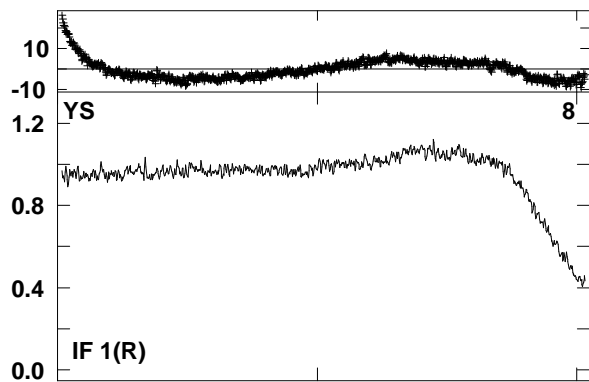

Plot file version 1 created 29-OCT-2010 07:03:23
 EB043B.UVAVG.1
 Bandpass table # 1

Lower frame: BP ampl Top frame: BP phase
 Bandpass table spectrum Antenna: *
 Timerange: 00/00:00:01 to 999/00:00:00

Plot file version 2 created 29-OCT-2010 07:03:23
EB043B.UVAVG.1
Bandpass table # 1

Lower frame: BP ampl Top frame: BP phase
Bandpass table spectrum Antenna: *
Timerange: 00/00:00:01 to 999/00:00:00