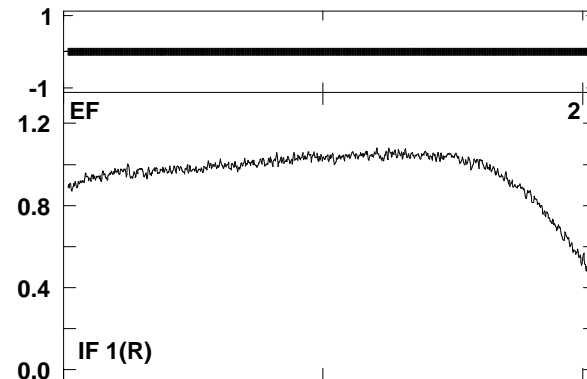

Plot file version 1 created 29-OCT-2010 07:03:23
 EB043B.UVAVG.1
 Bandpass table # 1

Lower frame: BP ampl Top frame: BP phase
 Bandpass table spectrum Antenna: *
 Timerange: 00/00:00:01 to 999/00:00:00

Plot file version 2 created 29-OCT-2010 07:03:23
EB043B.UVAVG.1
Bandpass table # 1

Lower frame: BP ampl Top frame: BP phase
Bandpass table spectrum Antenna: *
Timerange: 00/00:00:01 to 999/00:00:00