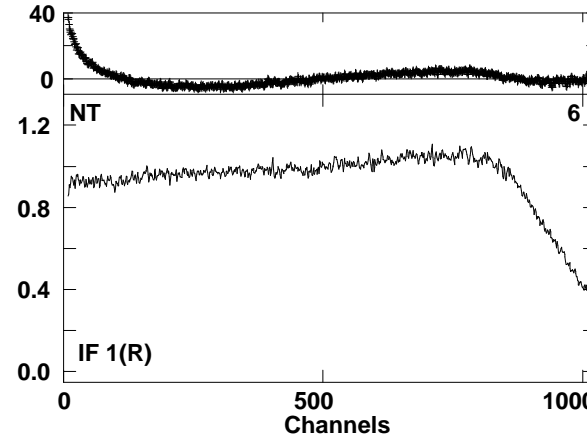

Plot file version 1 created 29-OCT-2010 07:03:23
 EB043B.UVAVG.1
 Bandpass table # 1

Lower frame: BP ampl Top frame: BP phase
 Bandpass table spectrum Antenna: *
 Timerange: 00/00:00:01 to 999/00:00:00

Plot file version 2 created 29-OCT-2010 07:03:23
EB043B.UVAVG.1
Bandpass table # 1

Lower frame: BP ampl Top frame: BP phase
Bandpass table spectrum Antenna: *
Timerange: 00/00:00:01 to 999/00:00:00