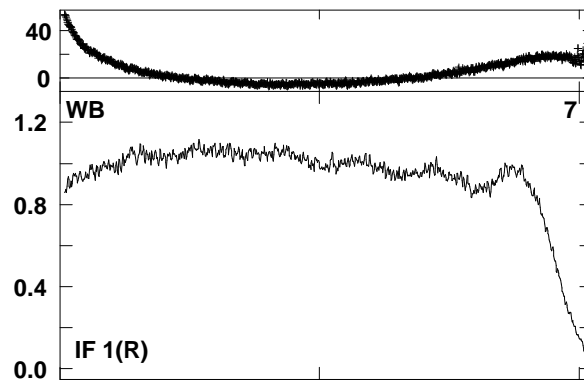

Plot file version 1 created 29-OCT-2010 07:03:23
 EB043B.UVAVG.1
 Bandpass table # 1

Lower frame: BP ampl Top frame: BP phase
 Bandpass table spectrum Antenna: *
 Timerange: 00/00:00:01 to 999/00:00:00

Plot file version 2 created 29-OCT-2010 07:03:23
EB043B.UVAVG.1
Bandpass table # 1

Lower frame: BP ampl Top frame: BP phase
Bandpass table spectrum Antenna: *
Timerange: 00/00:00:01 to 999/00:00:00