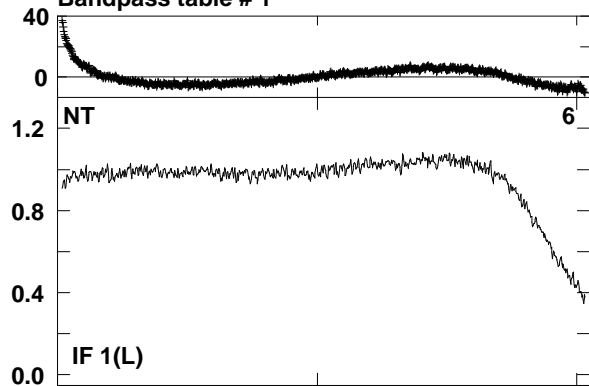

Plot file version 1 created 29-OCT-2010 07:03:23
 EB043B.UVAVG.1
 Bandpass table # 1

Lower frame: BP ampl Top frame: BP phase
 Bandpass table spectrum Antenna: *
 Timerange: 00/00:00:01 to 999/00:00:00

Plot file version 2 created 29-OCT-2010 07:03:23
EB043B.UVAVG.1
Bandpass table # 1

Lower frame: BP ampl Top frame: BP phase
Bandpass table spectrum Antenna: *
Timerange: 00/00:00:01 to 999/00:00:00