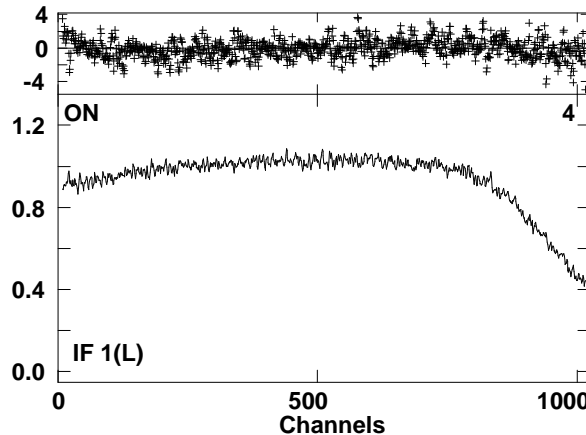

Plot file version 1 created 29-OCT-2010 07:03:23
 EB043B.UVAVG.1
 Bandpass table # 1

Lower frame: BP ampl Top frame: BP phase
 Bandpass table spectrum Antenna: *
 Timerange: 00/00:00:01 to 999/00:00:00

Plot file version 2 created 29-OCT-2010 07:03:23
EB043B.UVAVG.1
Bandpass table # 1

Lower frame: BP ampl Top frame: BP phase
Bandpass table spectrum Antenna: *
Timerange: 00/00:00:01 to 999/00:00:00