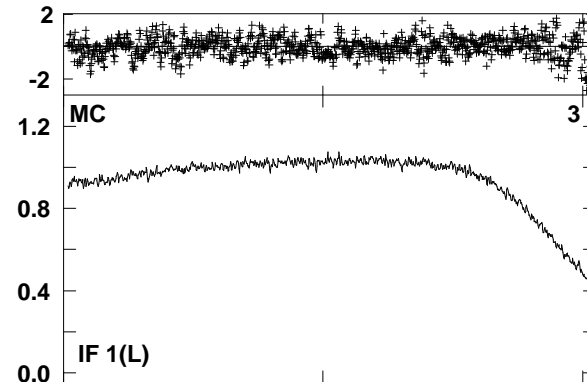

Plot file version 1 created 29-OCT-2010 07:03:23
 EB043B.UVAVG.1
 Bandpass table # 1

Lower frame: BP ampl Top frame: BP phase
 Bandpass table spectrum Antenna: *
 Timerange: 00/00:00:01 to 999/00:00:00

Plot file version 2 created 29-OCT-2010 07:03:23
EB043B.UVAVG.1
Bandpass table # 1

Lower frame: BP ampl Top frame: BP phase
Bandpass table spectrum Antenna: *
Timerange: 00/00:00:01 to 999/00:00:00