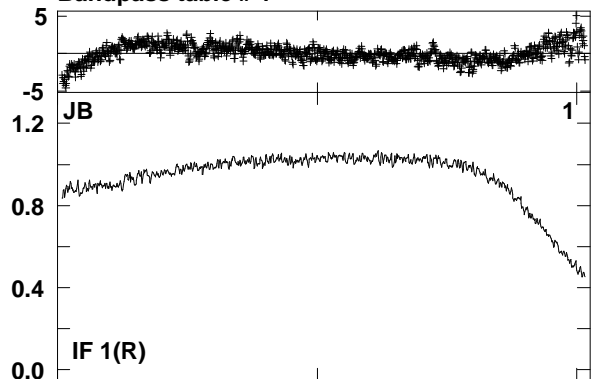

Plot file version 1 created 29-OCT-2010 07:03:23
 EB043B.UVAVG.1
 Bandpass table # 1

Lower frame: BP ampl Top frame: BP phase
 Bandpass table spectrum Antenna: *
 Timerange: 00/00:00:01 to 999/00:00:00

Plot file version 2 created 29-OCT-2010 07:03:23
EB043B.UVAVG.1
Bandpass table # 1

Lower frame: BP ampl Top frame: BP phase
Bandpass table spectrum Antenna: *
Timerange: 00/00:00:01 to 999/00:00:00