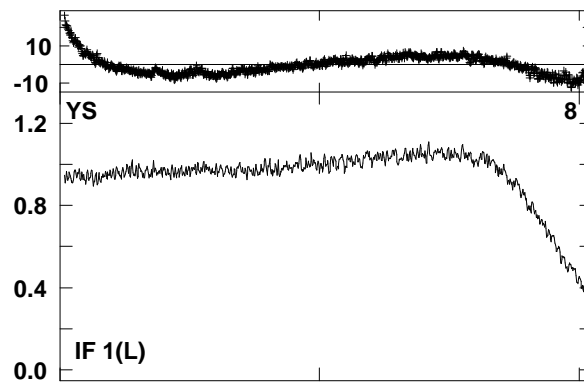

Plot file version 1 created 29-OCT-2010 07:03:23
 EB043B.UVAVG.1
 Bandpass table # 1

Lower frame: BP ampl Top frame: BP phase
 Bandpass table spectrum Antenna: *
 Timerange: 00/00:00:01 to 999/00:00:00

Plot file version 2 created 29-OCT-2010 07:03:23
EB043B.UVAVG.1
Bandpass table # 1

Lower frame: BP ampl Top frame: BP phase
Bandpass table spectrum Antenna: *
Timerange: 00/00:00:01 to 999/00:00:00