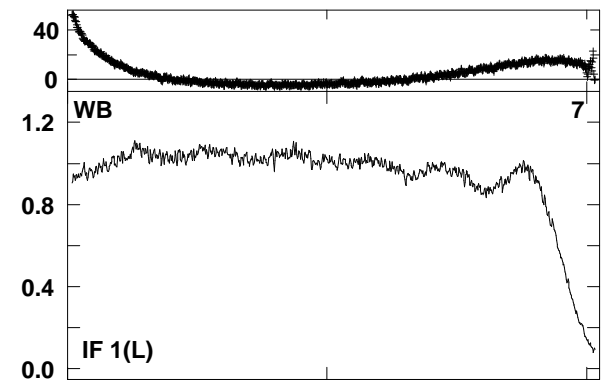

Plot file version 1 created 29-OCT-2010 07:03:23
 EB043B.UVAVG.1
 Bandpass table # 1

Lower frame: BP ampl Top frame: BP phase
 Bandpass table spectrum Antenna: *
 Timerange: 00/00:00:01 to 999/00:00:00

Plot file version 2 created 29-OCT-2010 07:03:23
EB043B.UVAVG.1
Bandpass table # 1

Lower frame: BP ampl Top frame: BP phase
Bandpass table spectrum Antenna: *
Timerange: 00/00:00:01 to 999/00:00:00