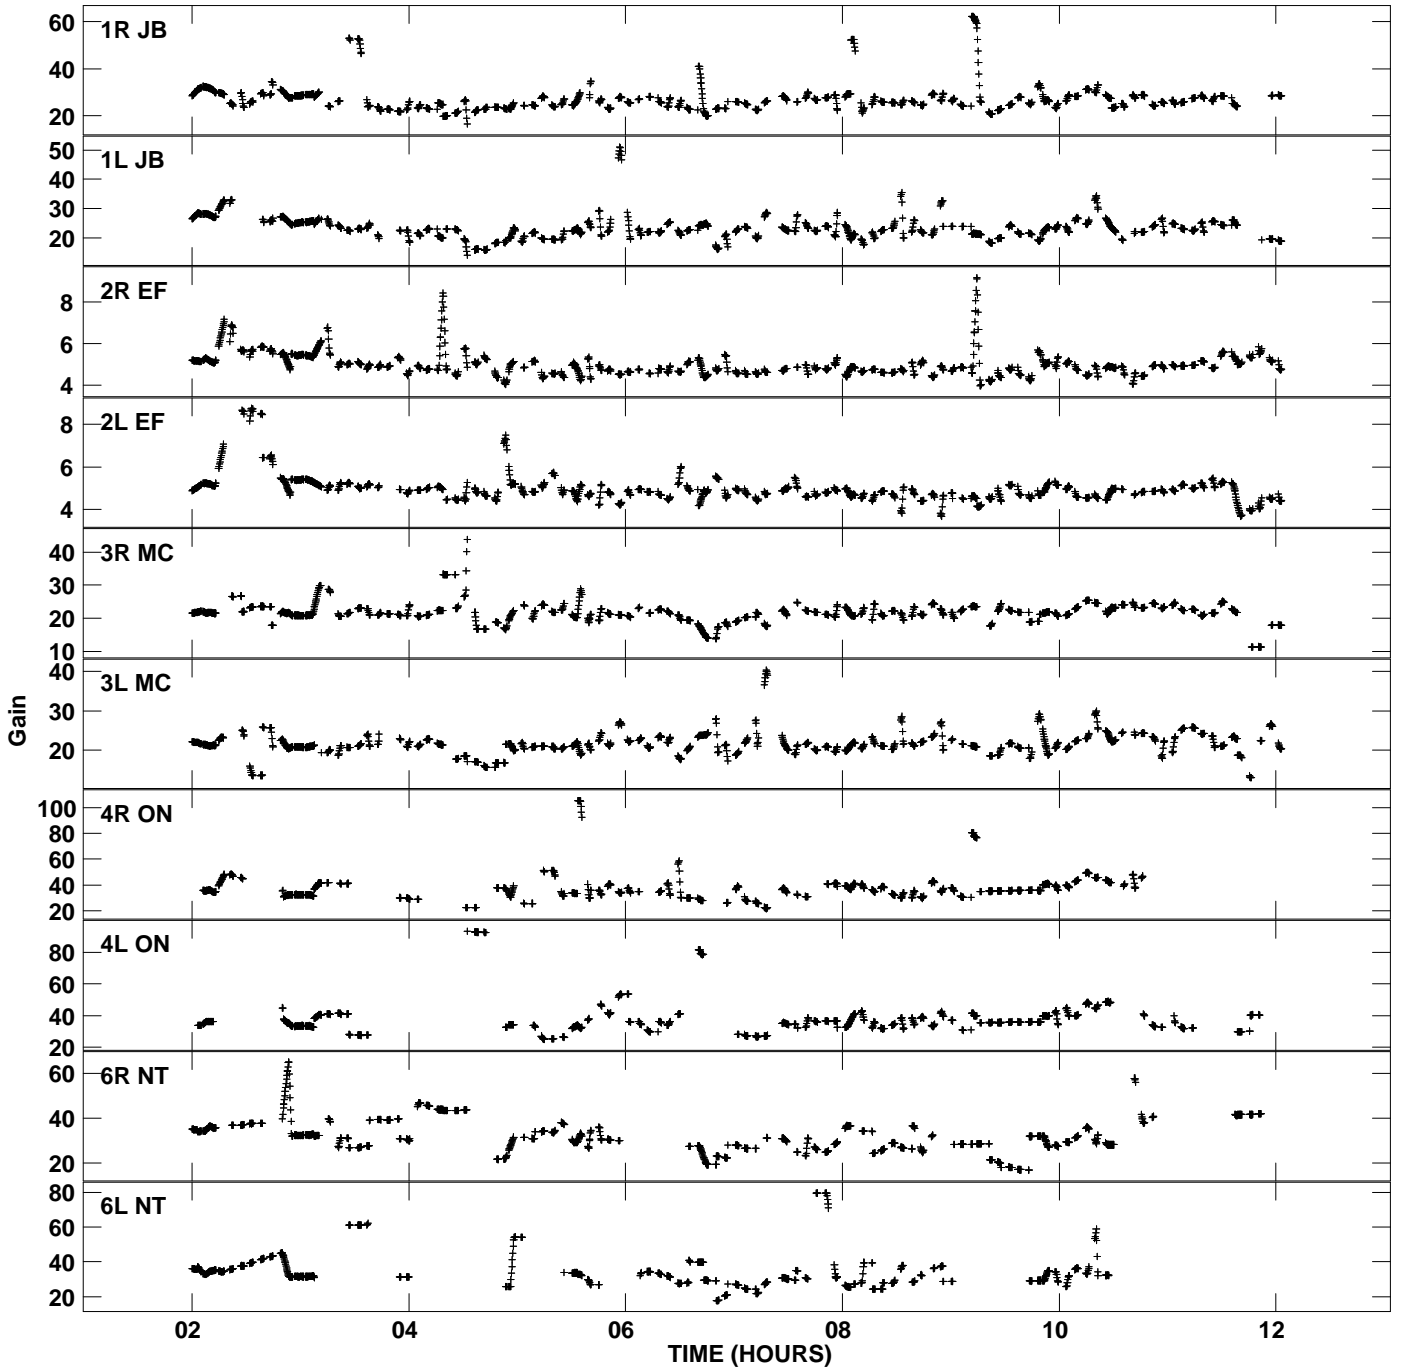

Plot file version 1 created 29-OCT-2010 08:00:09  
Gain amp vs UTC time for EB043B.TMP.1  
CL 4 Rpol & Lpol IF 1

Plot file version 2 created 29-OCT-2010 08:00:09  
Gain amp vs UTC time for EB043B.TMP.1  
CL 4 Rpol & Lpol IF 1