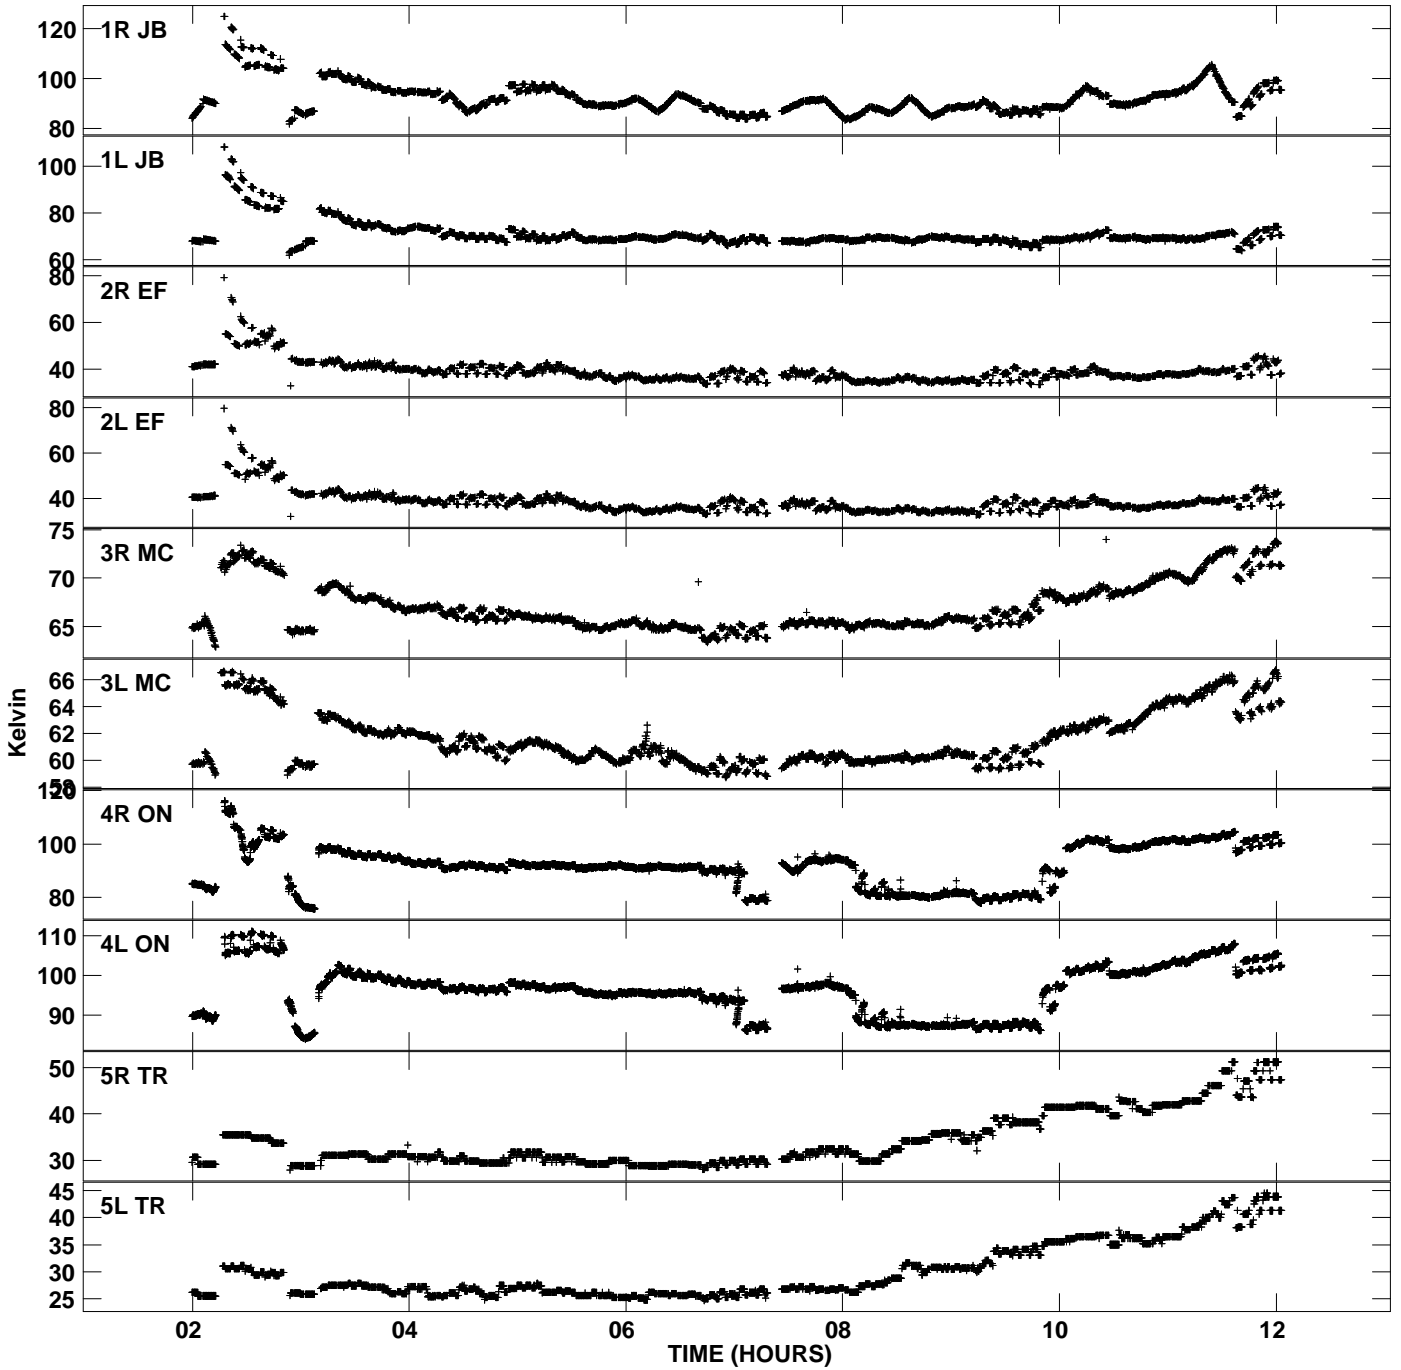

Plot file version 1 created 28-OCT-2010 19:59:22
Tsyst vs UTC time for EB043B.UVAVG.1
TY 1 Rpol & Lpol IF 1

Plot file version 2 created 28-OCT-2010 19:59:22
Tsys vs UTC time for EB043B.UVAVG.1
TY 1 Rpol & Lpol IF 1