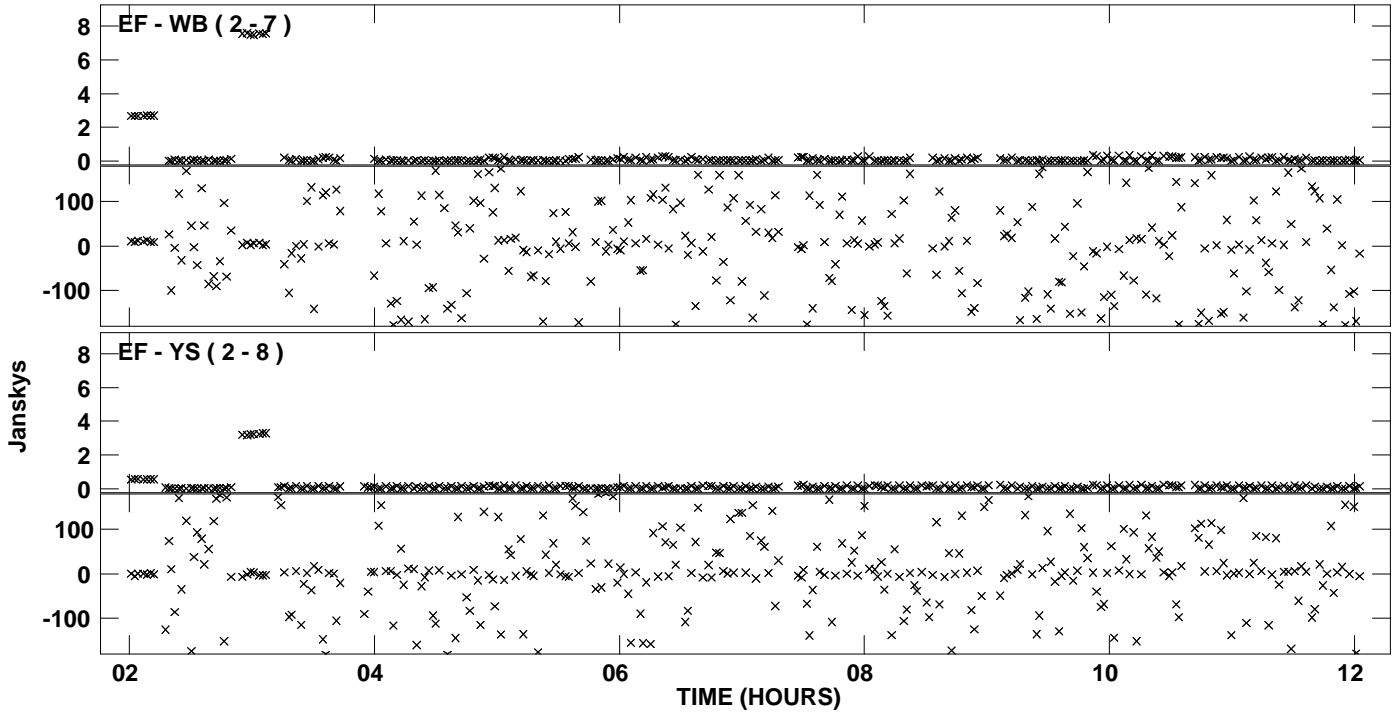

Plot file version 1 created 29-OCT-2010 07:49:48
Amplitude andPhase vs Time for EB043B.UVAVG.1 Vect aver. CL # 3
IF 1 CHAN 1 - 1024 STK LL

PLot file version 2 created 29-OCT-2010 07:49:48
Amplitude andPhase vs Time for EB043B.UVAVG.1 Vect aver. CL # 3
IF 1 CHAN 1 - 1024 STK LL

Plot file version 3 created 29-OCT-2010 07:55:40
Amplitude andPhase vs Time for EB043B.UVAVG.1 Vect aver. CL # 3
IF 1 CHAN 1 - 1024 STK RR

Plot file version 4 created 29-OCT-2010 07:55:40
Amplitude and Phase vs Time for EB043B.UVAVG.1 Vect aver. CL # 3
IF 1 CHAN 1 - 1024 STK RR