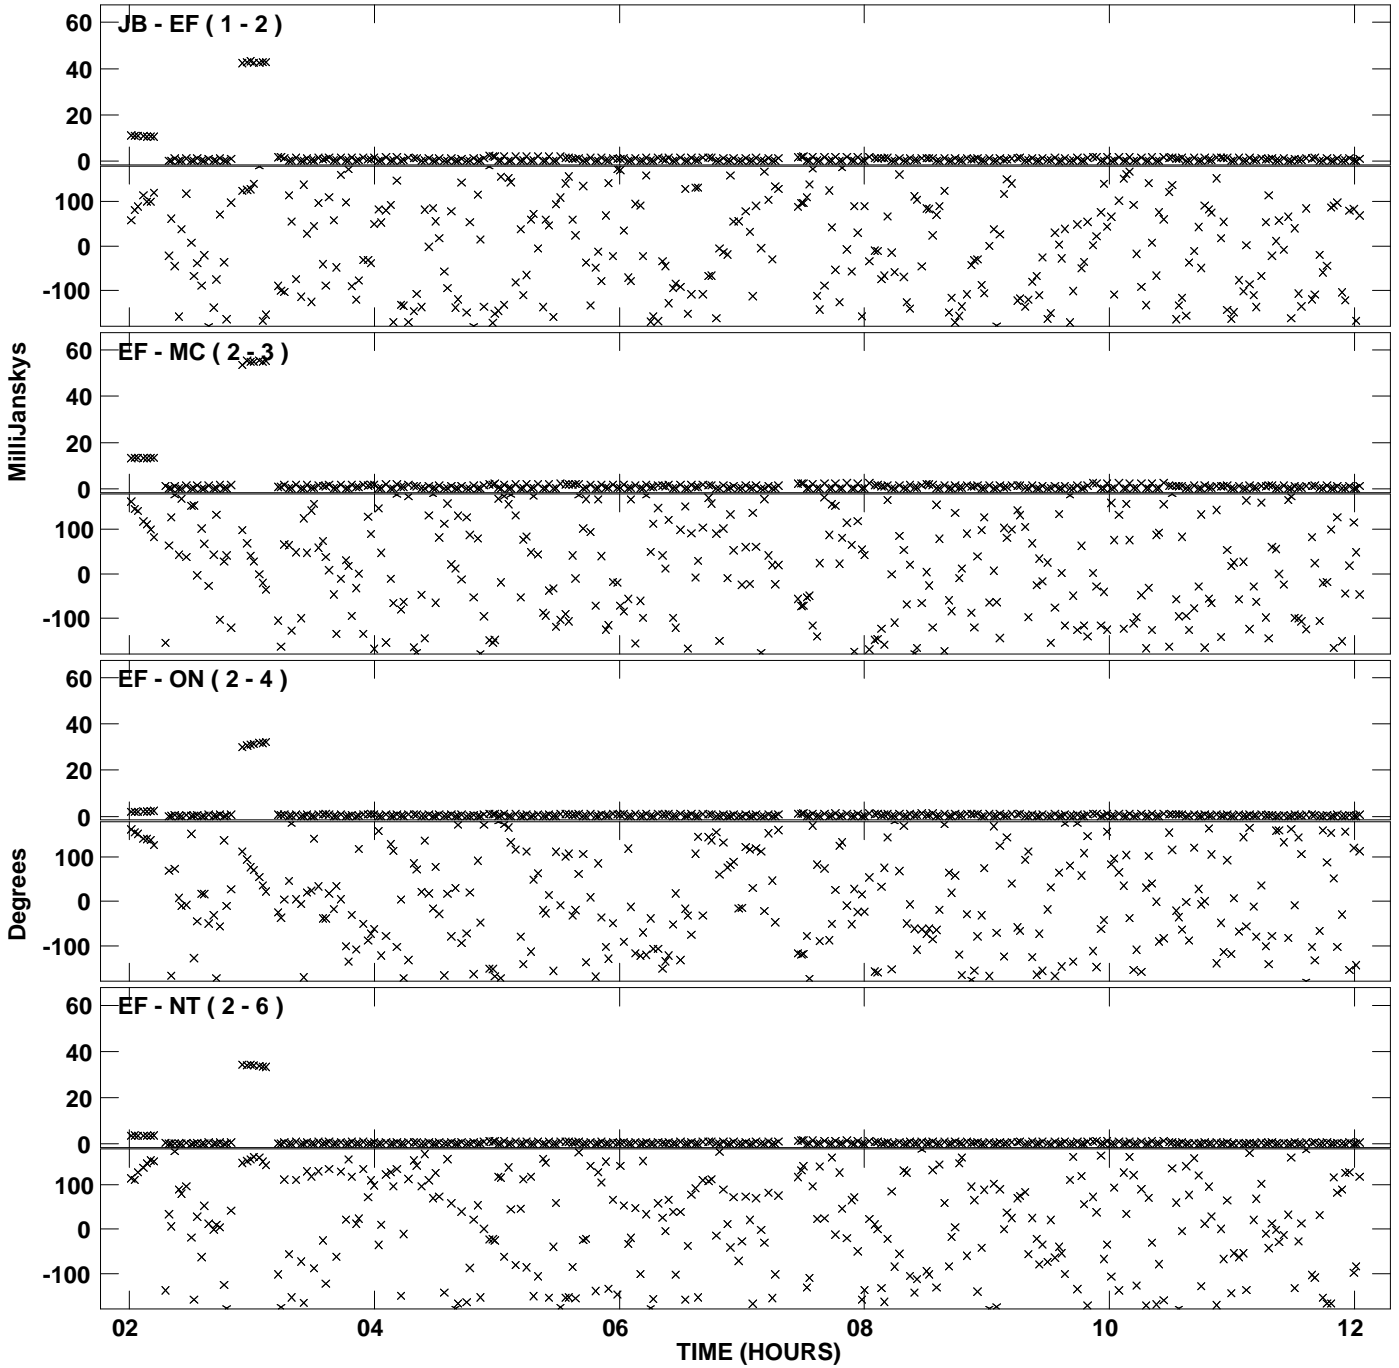

Plot file version 1 created 28-OCT-2010 19:27:22
Amplitude andPhase vs Time for EB043B.UVAVG.1 Vect aver.
IF 1 CHAN 1 - 1024 STK LL

Plot file version 2 created 28-OCT-2010 19:27:22
Amplitude andPhase vs Time for EB043B.UVAVG.1 Vect aver.
IF 1 CHAN 1 - 1024 STK LL

Plot file version 3 created 28-OCT-2010 19:31:45
Amplitude andPhase vs Time for EB043B.UVAVG.1 Vect aver.
IF 1 CHAN 1 - 1024 STK RR

PLot file version 4 created 28-OCT-2010 19:31:46
Amplitude andPhase vs Time for EB043B.UVAVG.1 Vect aver.
IF 1 CHAN 1 - 1024 STK RR