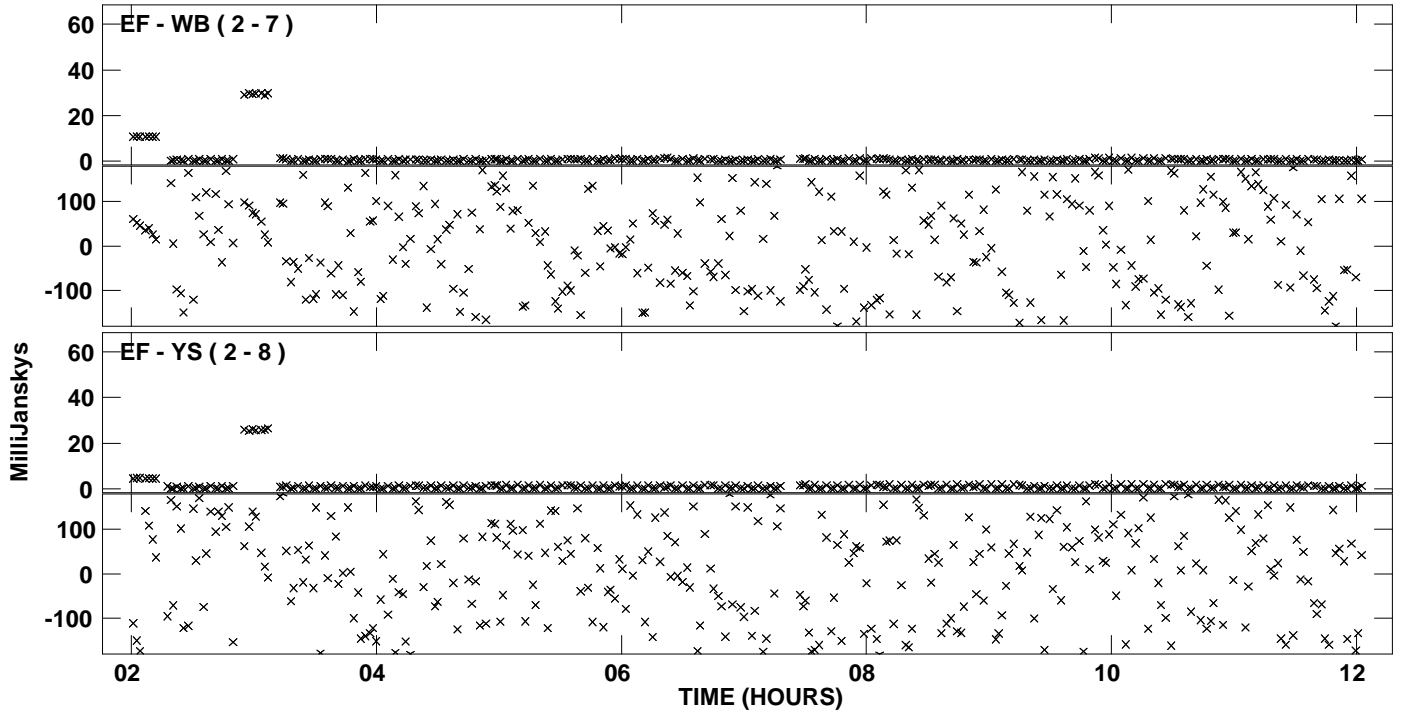

Plot file version 1 created 28-OCT-2010 19:27:22
Amplitude andPhase vs Time for EB043B.UVAVG.1 Vect aver.
IF 1 CHAN 1 - 1024 STK LL

Plot file version 2 created 28-OCT-2010 19:27:22
Amplitude andPhase vs Time for EB043B.UVAVG.1 Vect aver.
IF 1 CHAN 1 - 1024 STK LL

Plot file version 3 created 28-OCT-2010 19:31:45
Amplitude andPhase vs Time for EB043B.UVAVG.1 Vect aver.
IF 1 CHAN 1 - 1024 STK RR

PLot file version 4 created 28-OCT-2010 19:31:46
Amplitude andPhase vs Time for EB043B.UVAVG.1 Vect aver.
IF 1 CHAN 1 - 1024 STK RR