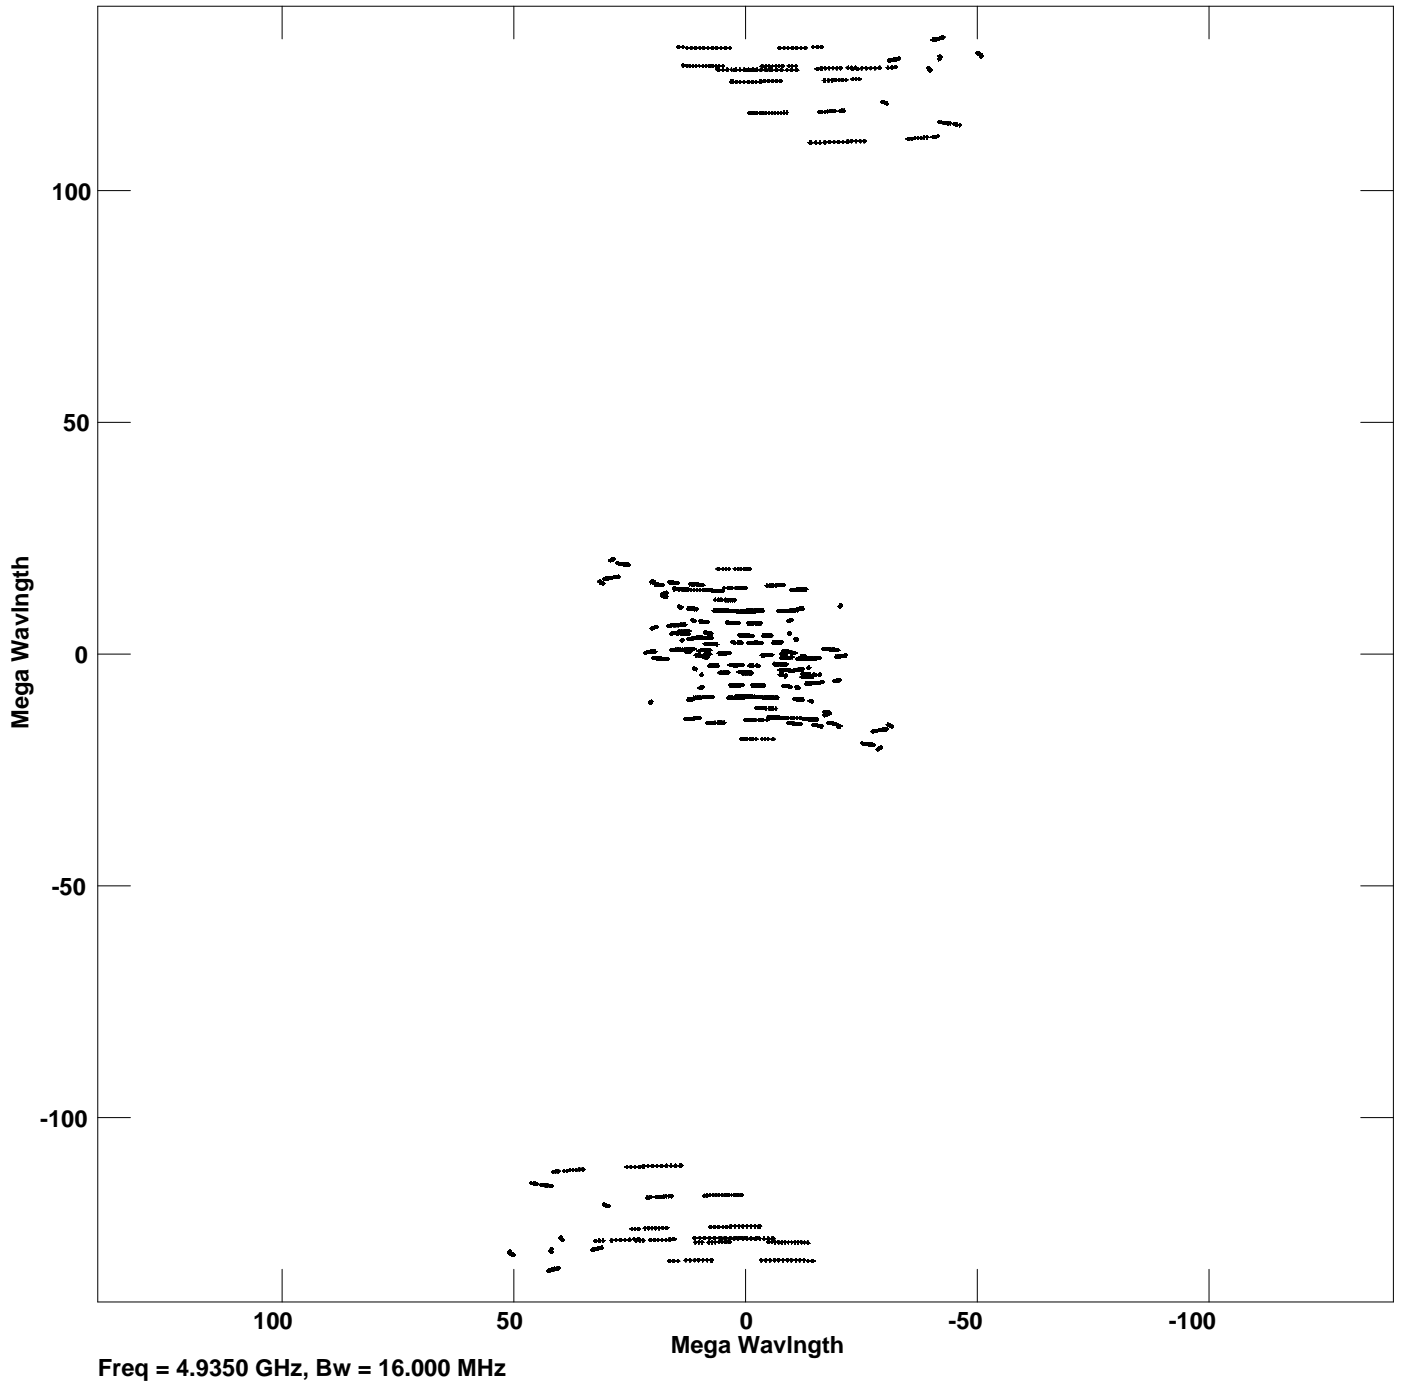

Plot file version 1 created 28-MAR-2011 15:34:50
V vs U for J1136-0330.MULTI.1 Source:J1136-0330
Ants * - * Stokes I IF# 1 - 8 Chan# 1

Freq = 4.9350 GHz, Bw = 16.000 MHz