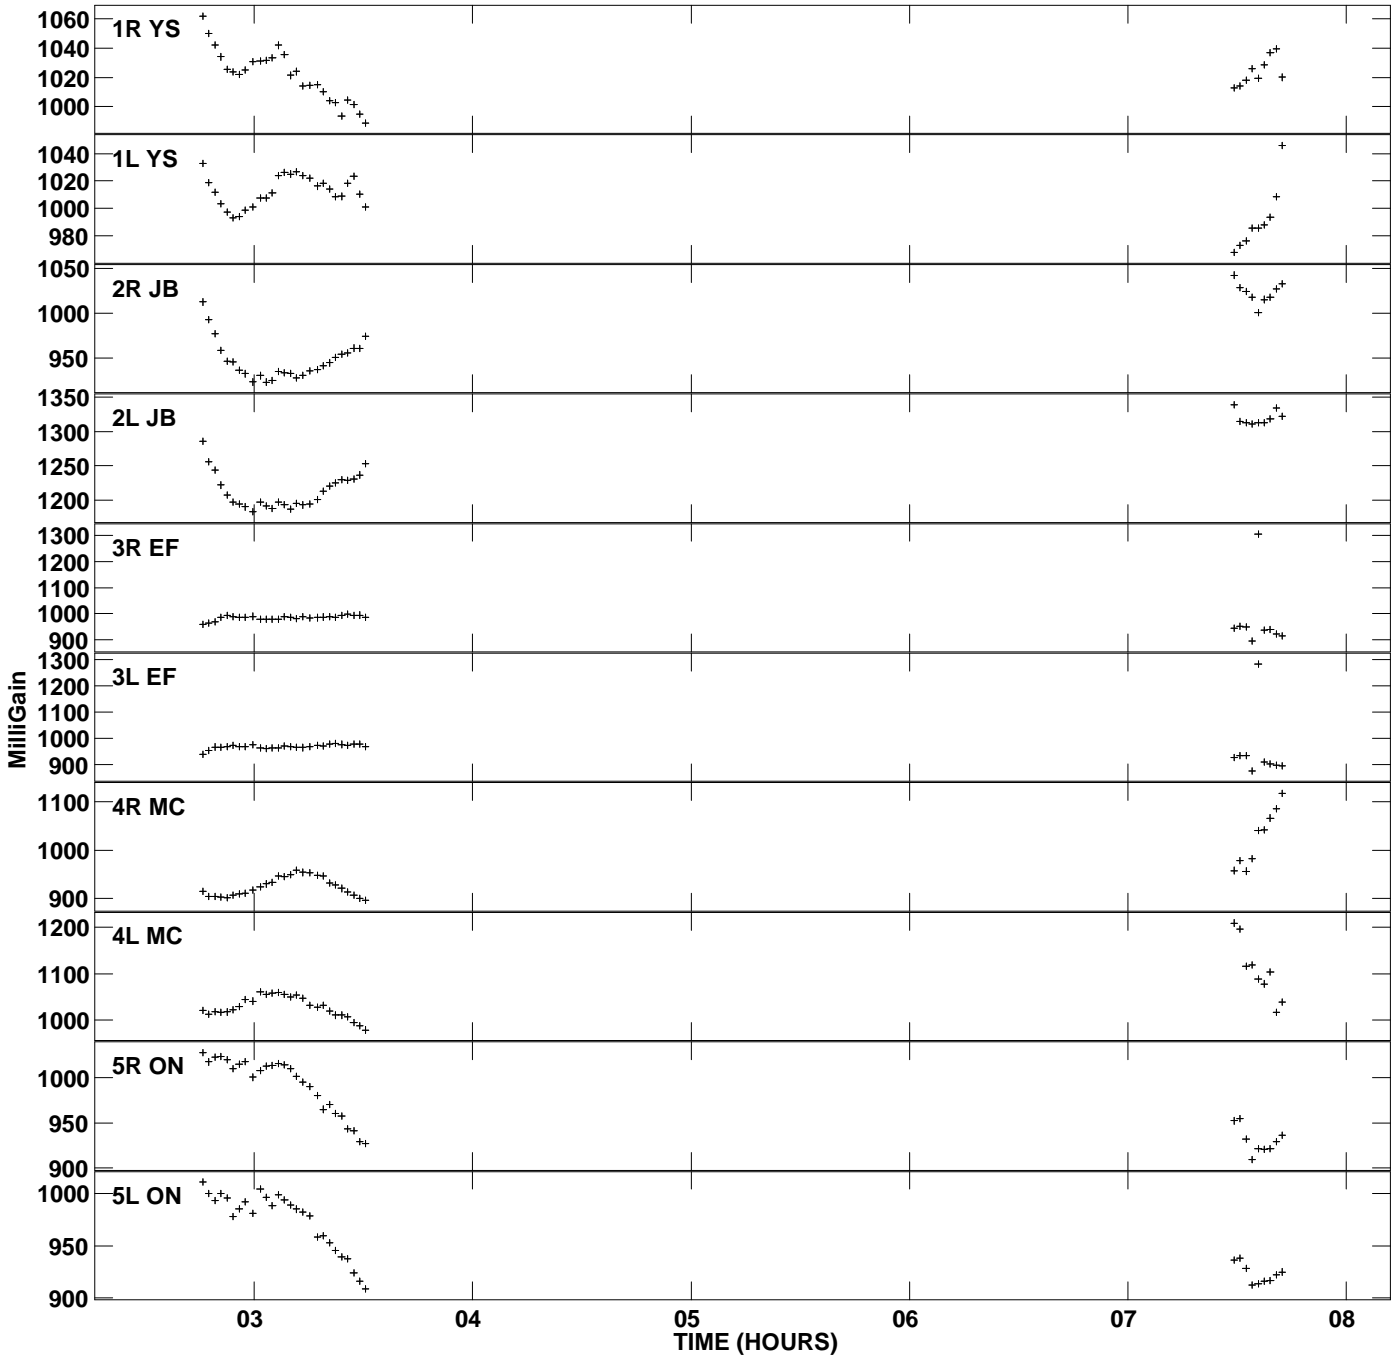

Plot file version 1 created 02-JUL-2013 15:42:01  
Gain amp vs UTC time for 3C345.MULTI.1  
SN 2 Rpol & Lpol IF 1

Plot file version 2 created 02-JUL-2013 15:42:01  
Gain amp vs UTC time for 3C345.MULTI.1  
SN 2 Rpol & Lpol IF 1