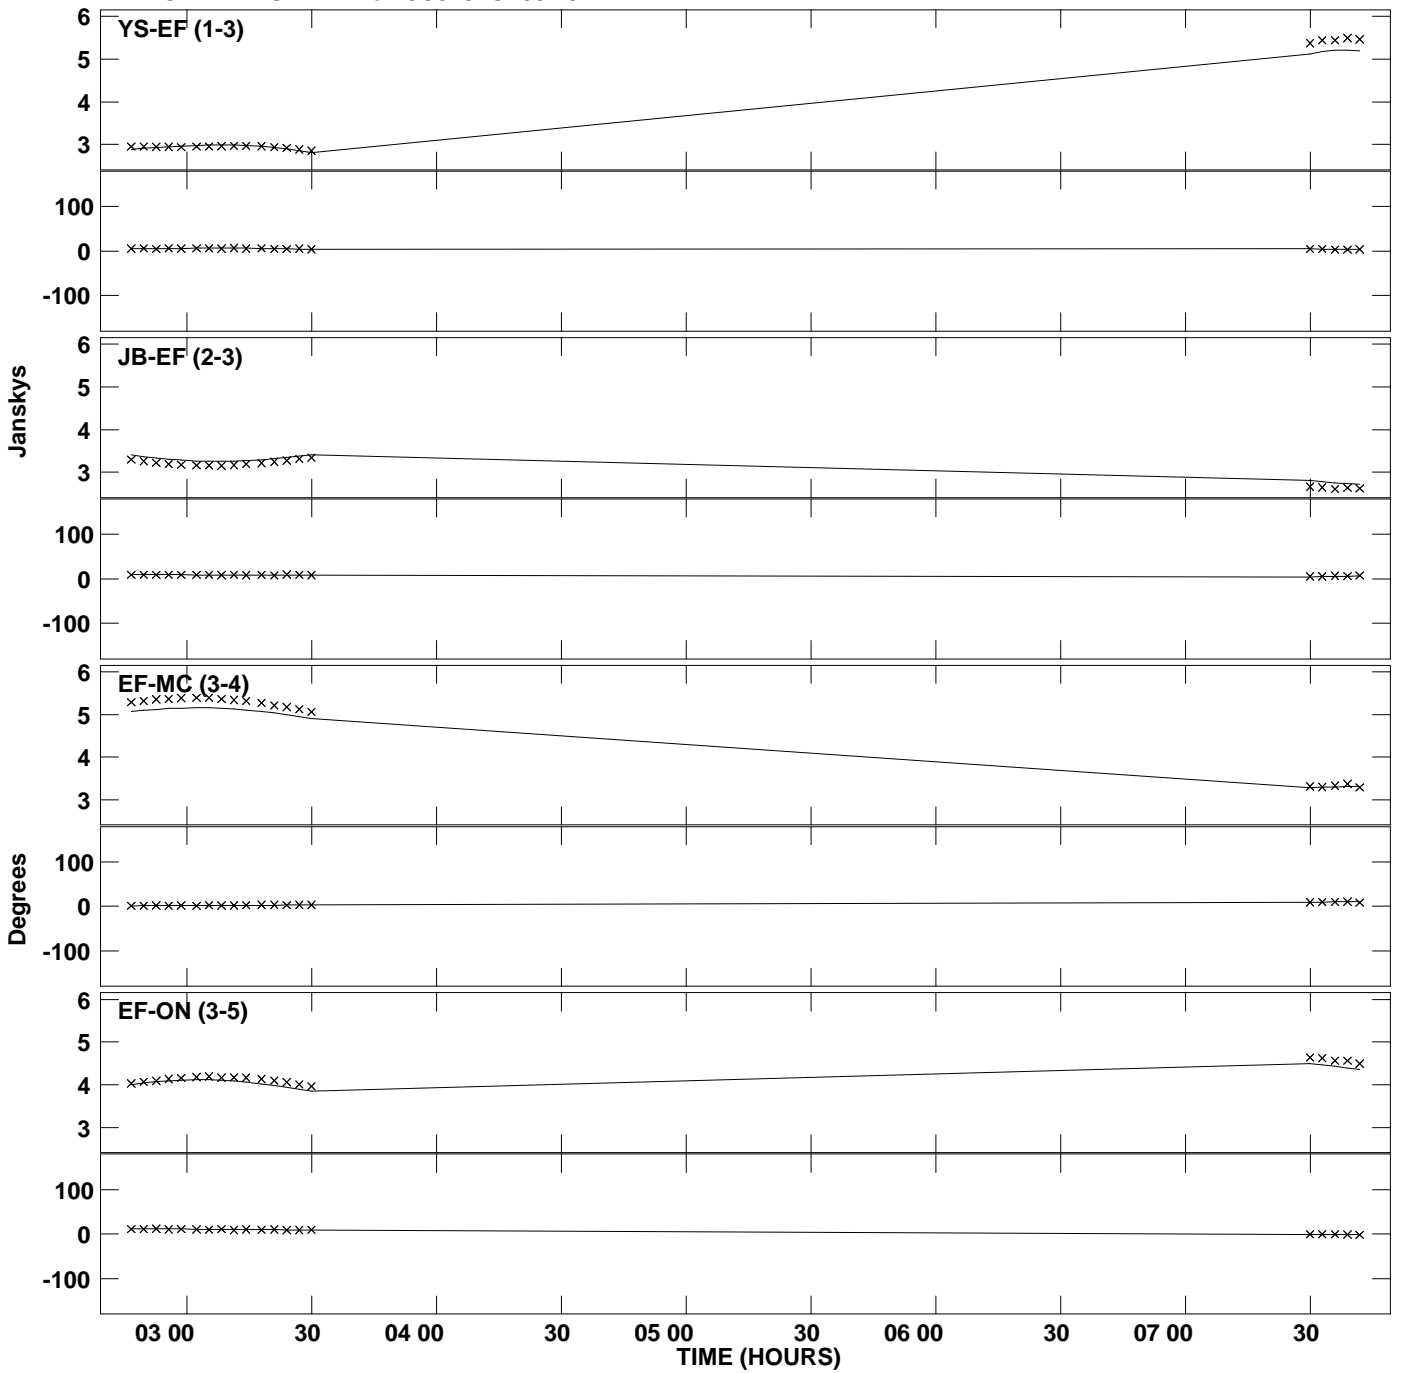

Plot file version 1 created 02-JUL-2013 15:42:10
Amplitude and Phase vs Time for 3C345.MULTI.1 Vect aver. CL # 3
IF 1 CHAN 1 STK LL of 3C345.ICL001.3

Plot file version 2 created 02-JUL-2013 15:42:10
Amplitude andPhase vs Time for 3C345.MULTI.1 Vect aver. CL # 3
IF 1 CHAN 1 STK LL of 3C345.ICL001.3

PLot file version 3 created 02-JUL-2013 15:42:10
Amplitude andPhase vs Time for 3C345.MULTI.1 Vect aver. CL # 3
IF 1 CHAN 1 STK RR of 3C345.ICL001.3

Plot file version 4 created 02-JUL-2013 15:42:10
Amplitude andPhase vs Time for 3C345.MULTI.1 Vect aver. CL # 3
IF 1 CHAN 1 STK RR of 3C345.ICL001.3