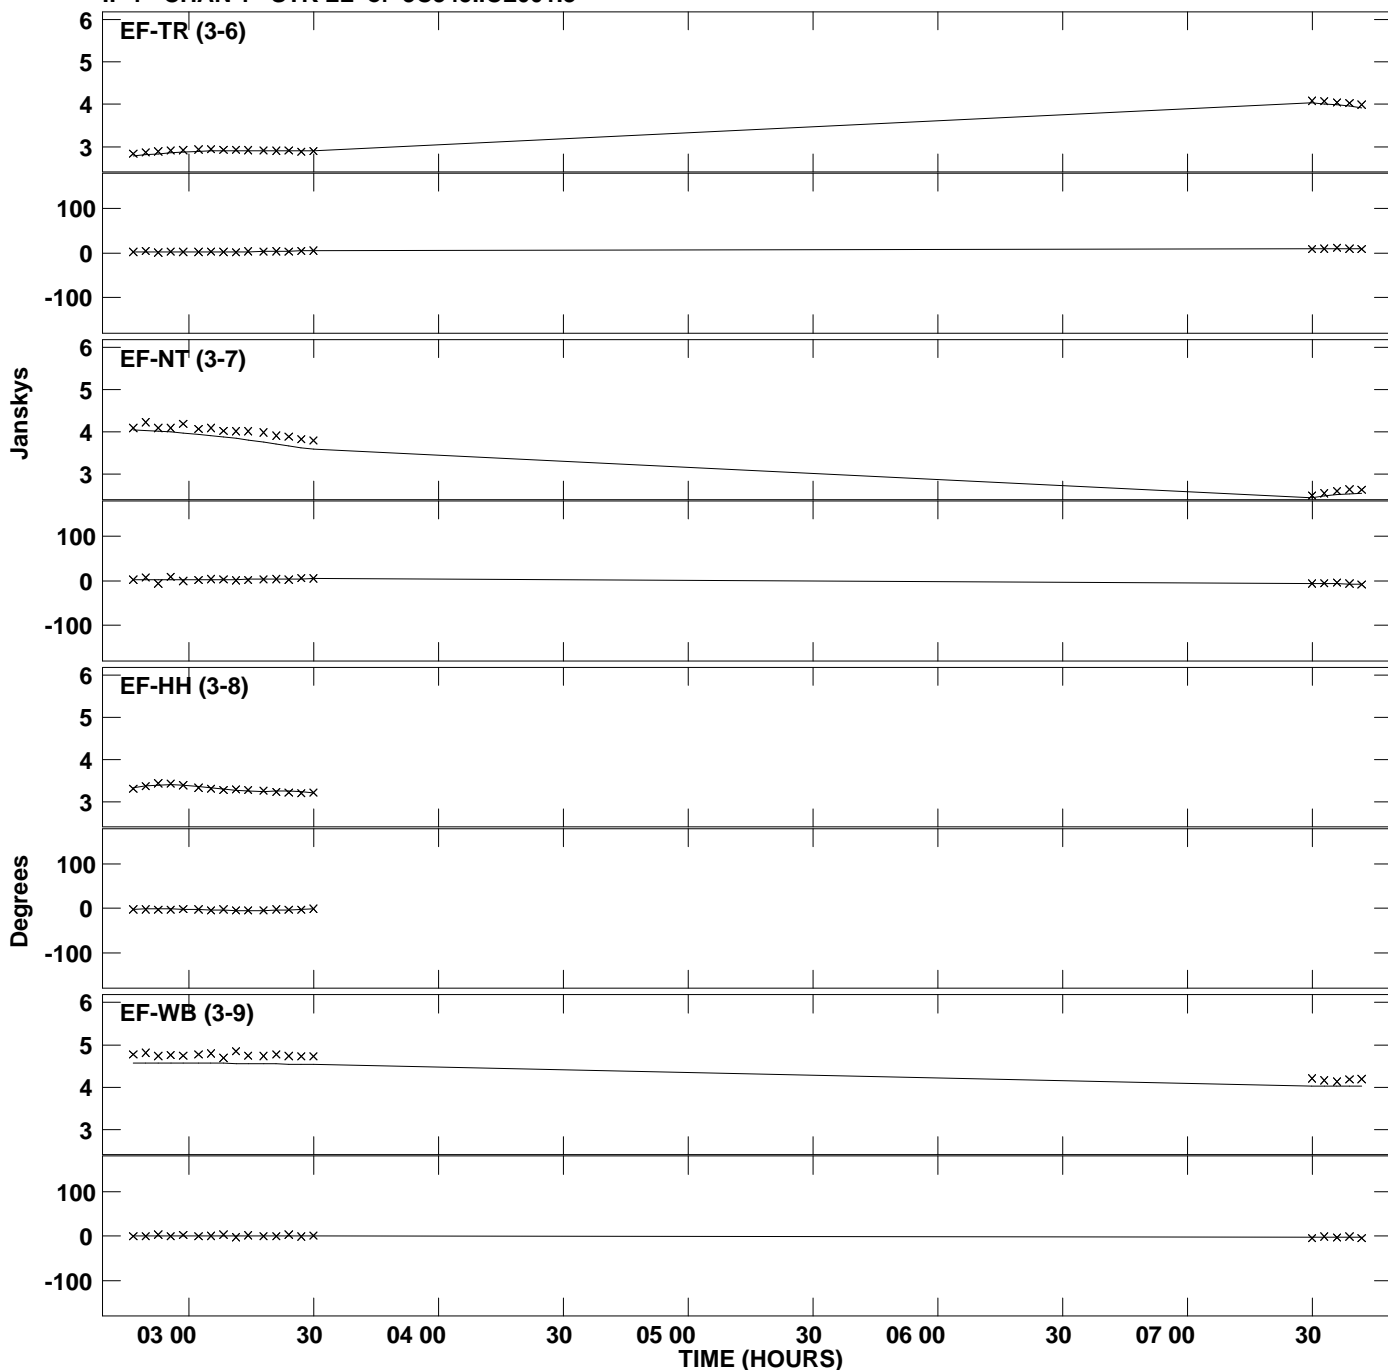

Plot file version 1 created 02-JUL-2013 15:42:10
Amplitude and Phase vs Time for 3C345.MULTI.1 Vect aver. CL # 3
IF 1 CHAN 1 STK LL of 3C345.ICL001.3

Plot file version 2 created 02-JUL-2013 15:42:10
Amplitude andPhase vs Time for 3C345.MULTI.1 Vect aver. CL # 3
IF 1 CHAN 1 STK LL of 3C345.ICL001.3

PLot file version 3 created 02-JUL-2013 15:42:10
Amplitude andPhase vs Time for 3C345.MULTI.1 Vect aver. CL # 3
IF 1 CHAN 1 STK RR of 3C345.ICL001.3

Plot file version 4 created 02-JUL-2013 15:42:10
Amplitude andPhase vs Time for 3C345.MULTI.1 Vect aver. CL # 3
IF 1 CHAN 1 STK RR of 3C345.ICL001.3