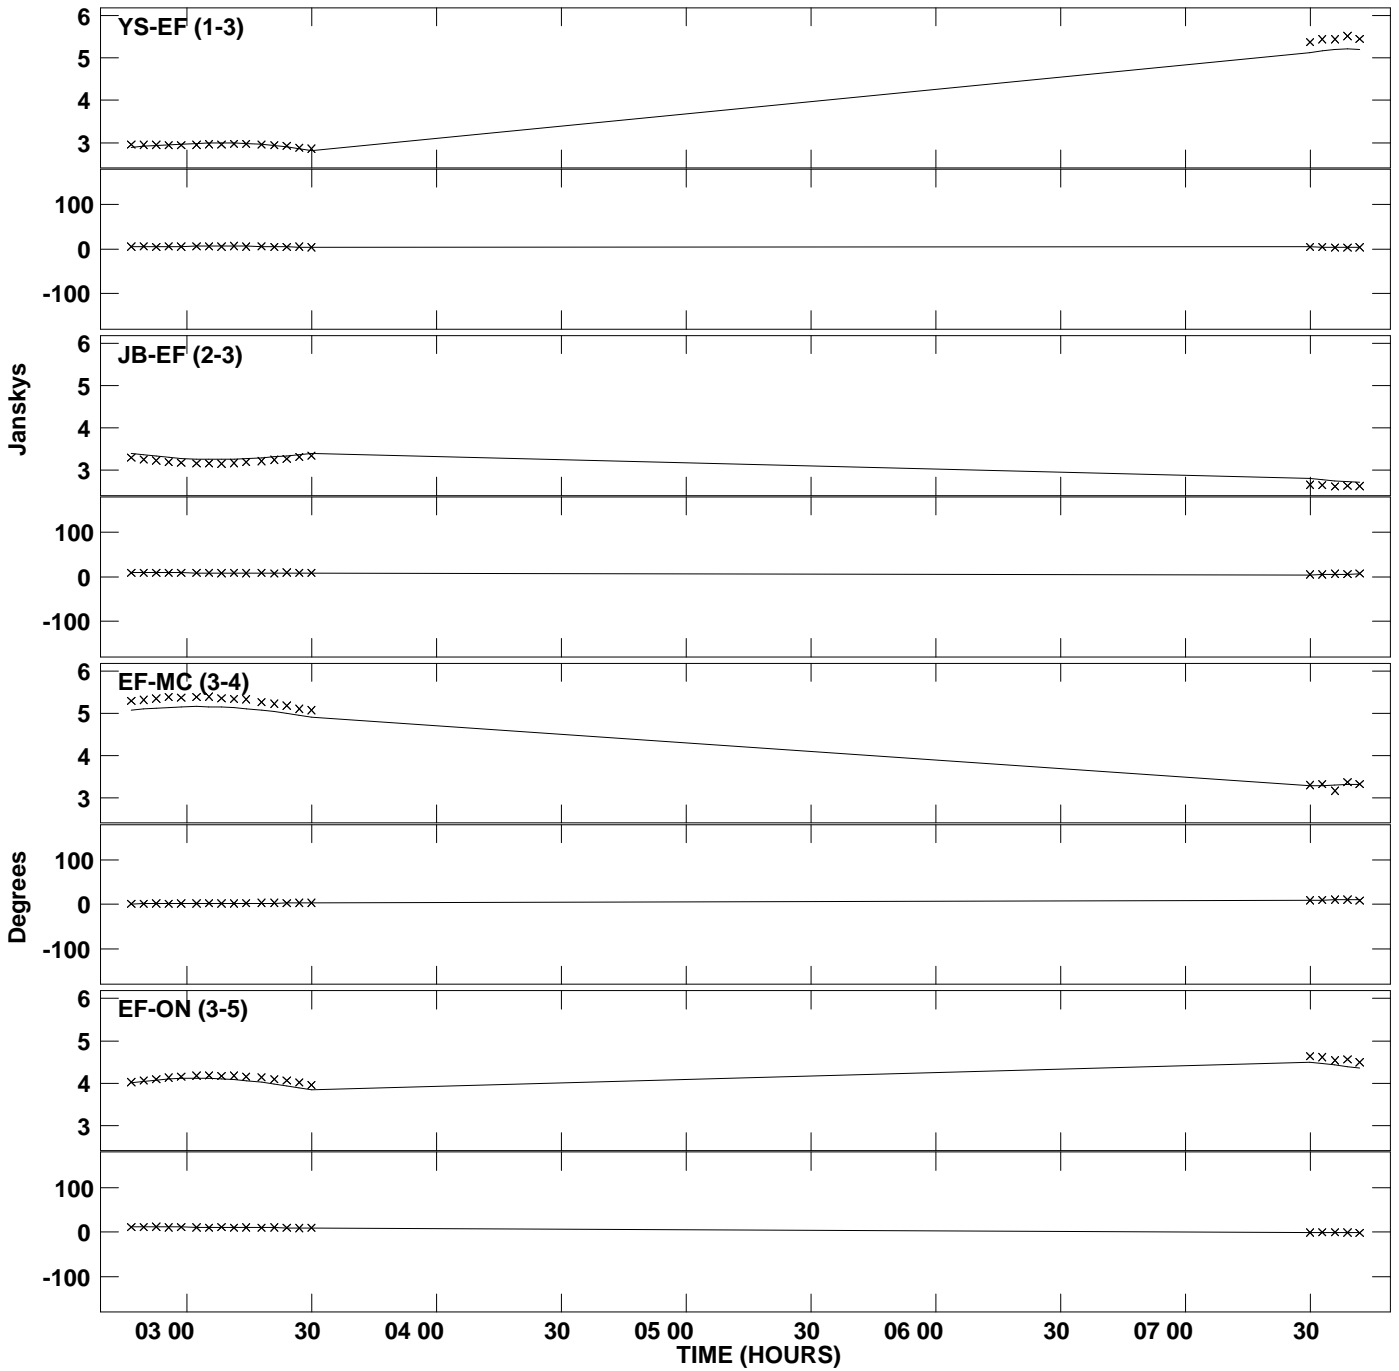

Plot file version 1 created 02-JUL-2013 15:42:10
Amplitude and Phase vs Time for 3C345.MULTI.1 Vect aver. CL # 3
IF 1 CHAN 1 STK LL of 3C345.ICL001.3

Plot file version 2 created 02-JUL-2013 15:42:10
Amplitude andPhase vs Time for 3C345.MULTI.1 Vect aver. CL # 3
IF 1 CHAN 1 STK LL of 3C345.ICL001.3

PLot file version 3 created 02-JUL-2013 15:42:10
Amplitude andPhase vs Time for 3C345.MULTI.1 Vect aver. CL # 3
IF 1 CHAN 1 STK RR of 3C345.ICL001.3

Plot file version 4 created 02-JUL-2013 15:42:10
Amplitude andPhase vs Time for 3C345.MULTI.1 Vect aver. CL # 3
IF 1 CHAN 1 STK RR of 3C345.ICL001.3