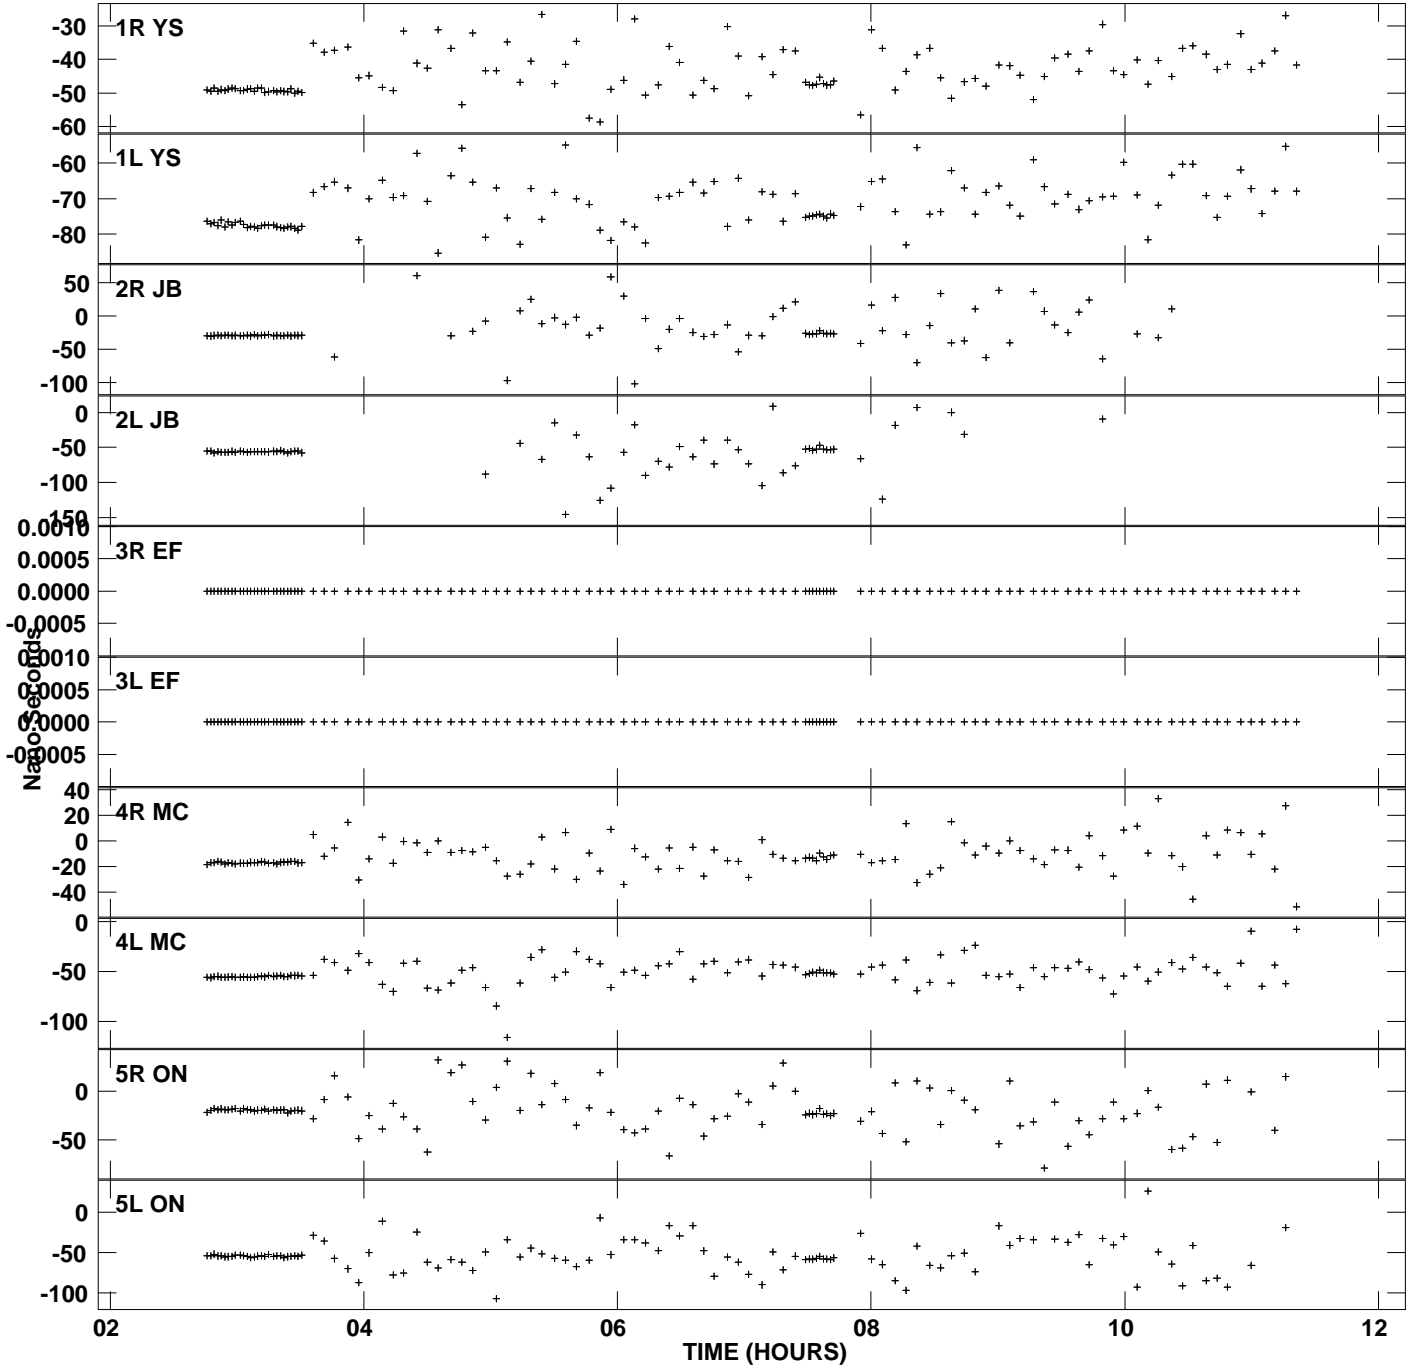

Plot file version 1 created 02-JUL-2013 15:21:23  
Delay vs UTC time for EB052A\_2.UVDATA.1  
SN 2 Rpol & Lpol IF 1

Plot file version 2 created 02-JUL-2013 15:21:23  
Delay vs UTC time for EB052A\_2.UVDATA.1  
SN 2 Rpol & Lpol IF 1