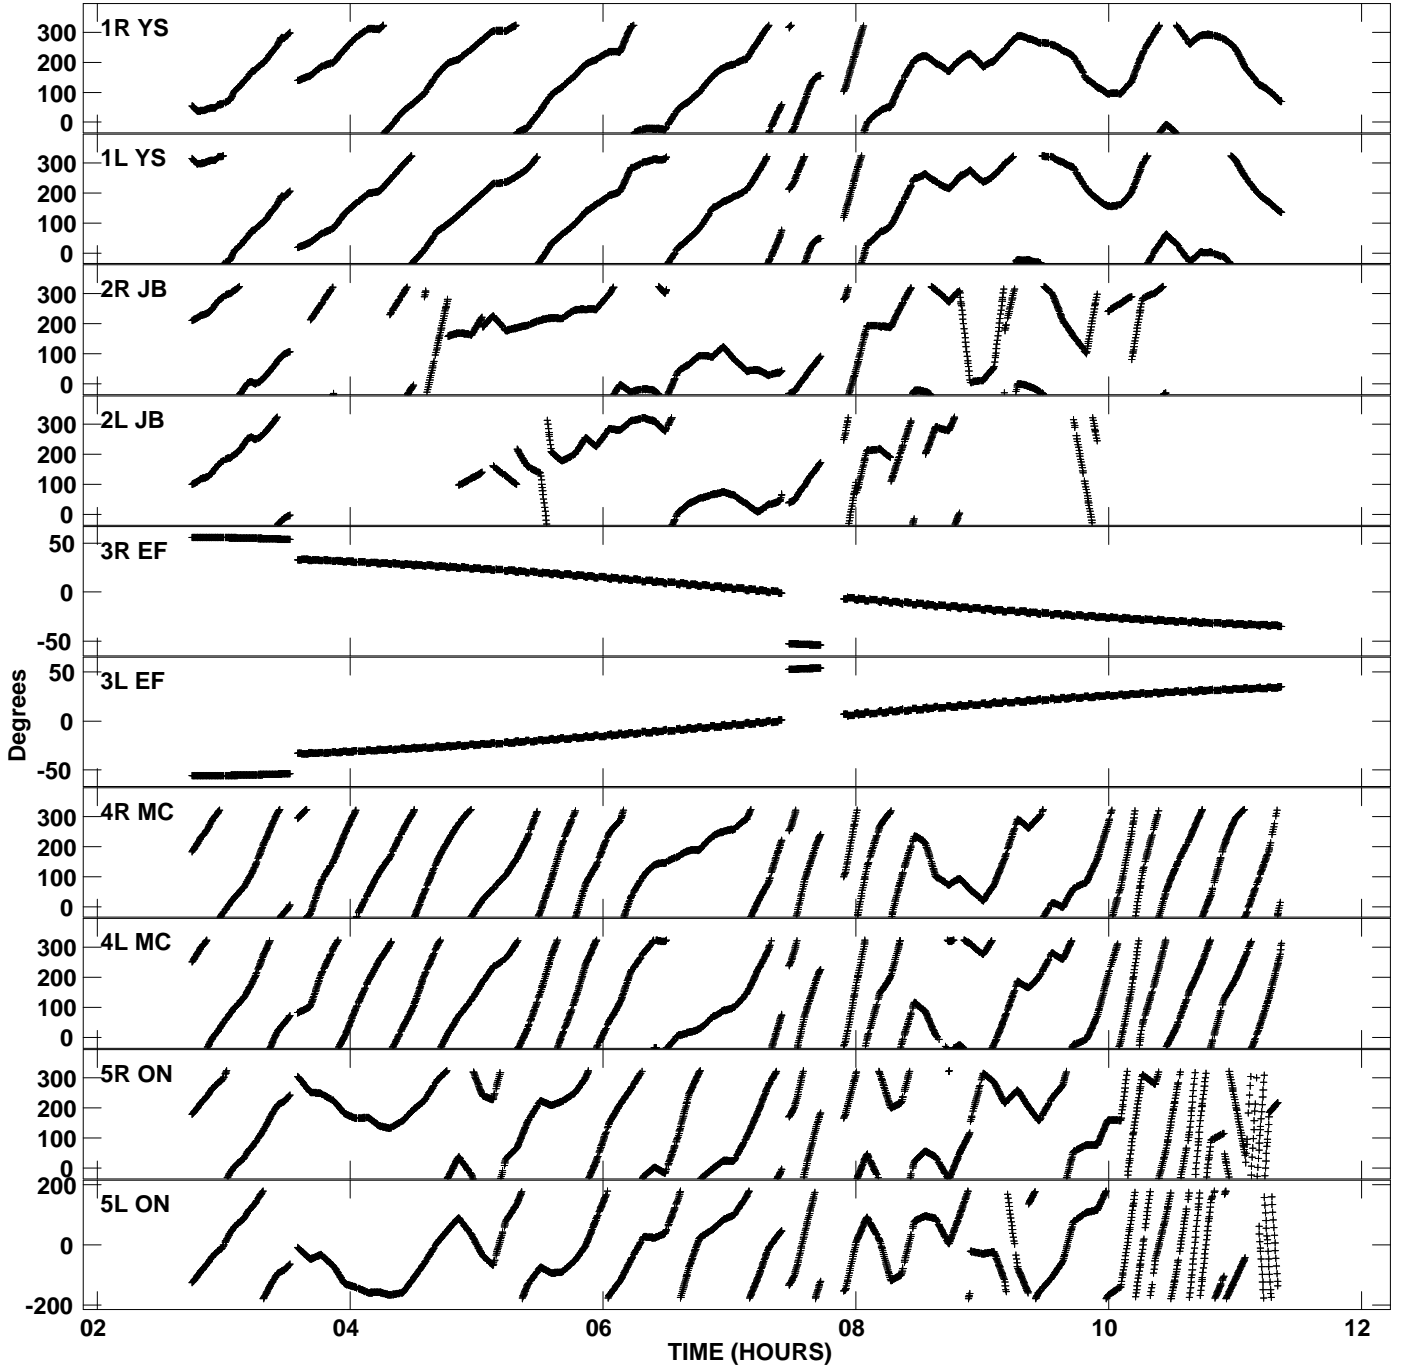

Plot file version 1 created 02-JUL-2013 15:21:22  
Gain phs vs UTC time for EB052A\_2.UVDATA.1  
CL 3 Rpol & Lpol IF 1

Plot file version 2 created 02-JUL-2013 15:21:22  
Gain phs vs UTC time for EB052A\_2.UVDATA.1  
CL 3 Rpol & Lpol IF 1