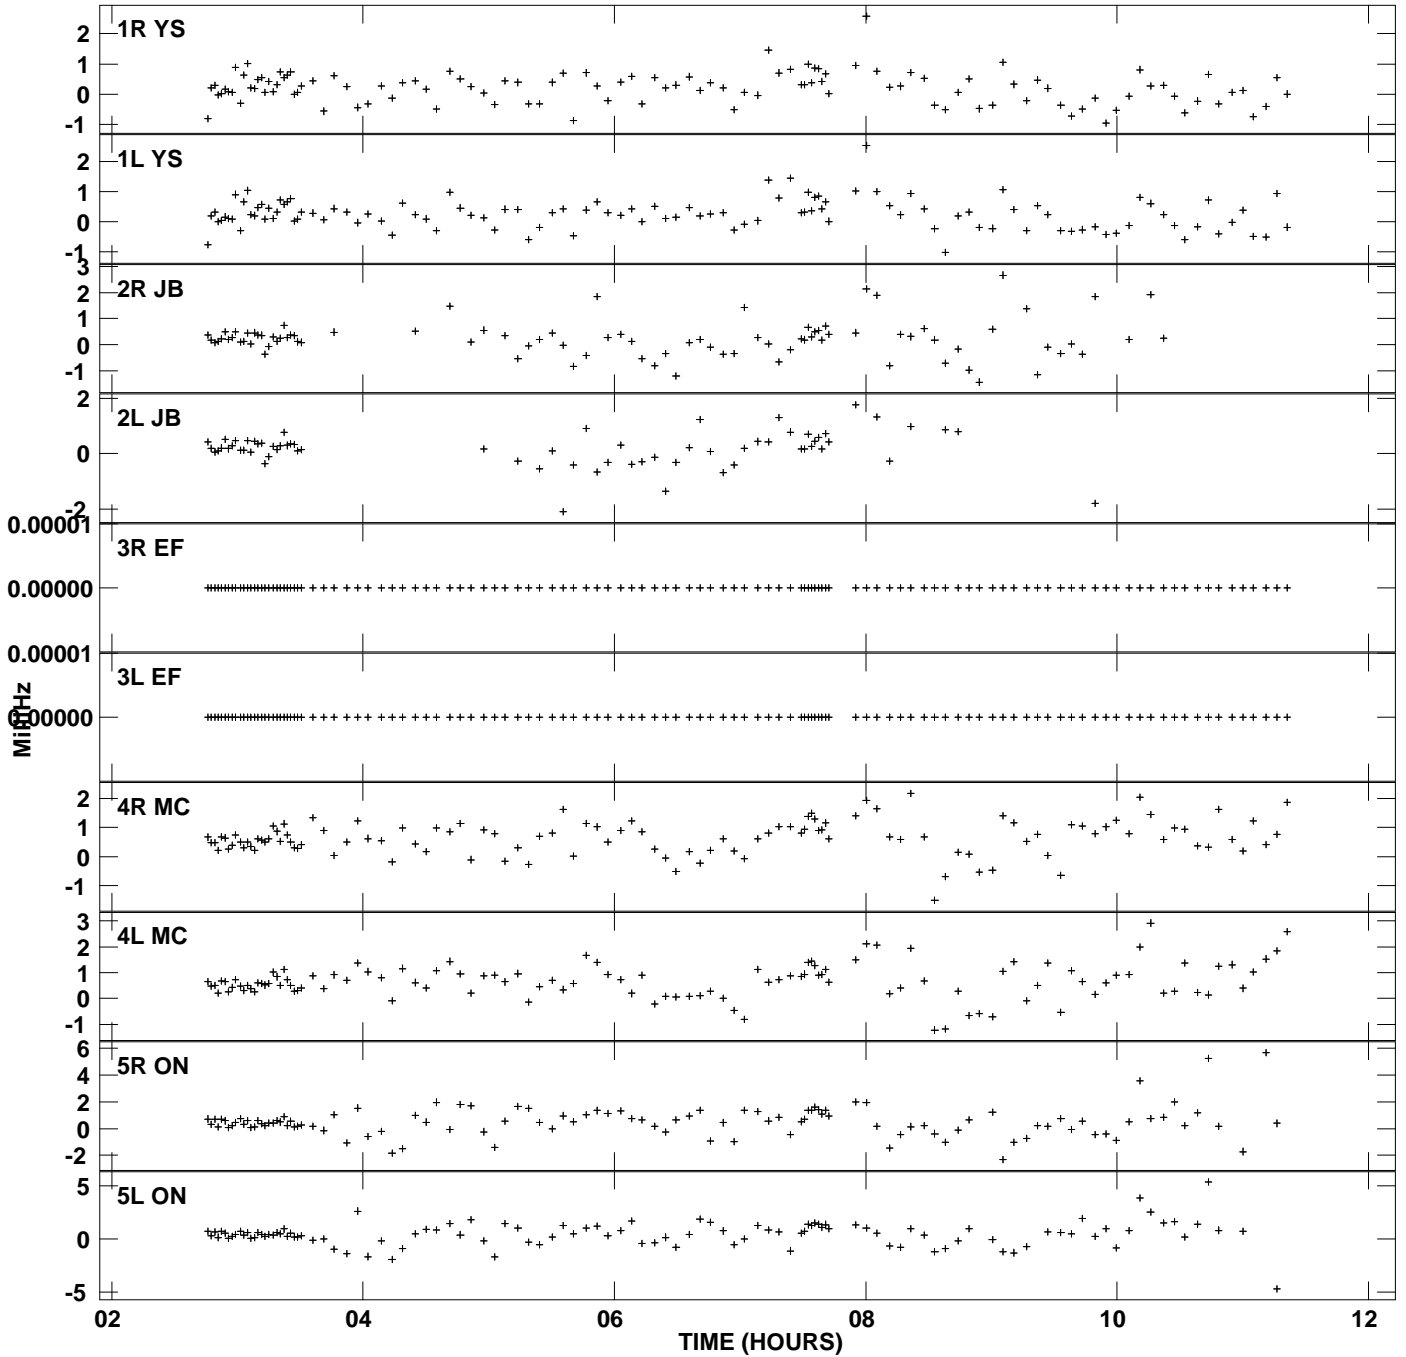

Plot file version 1 created 02-JUL-2013 15:21:23
Rate vs UTC time for EB052A_2.UVDATA.1
SN 2 Rpol & Lpol IF 1

Plot file version 2 created 02-JUL-2013 15:21:23
Rate vs UTC time for EB052A_2.UVDATA.1
SN 2 Rpol & Lpol IF 1