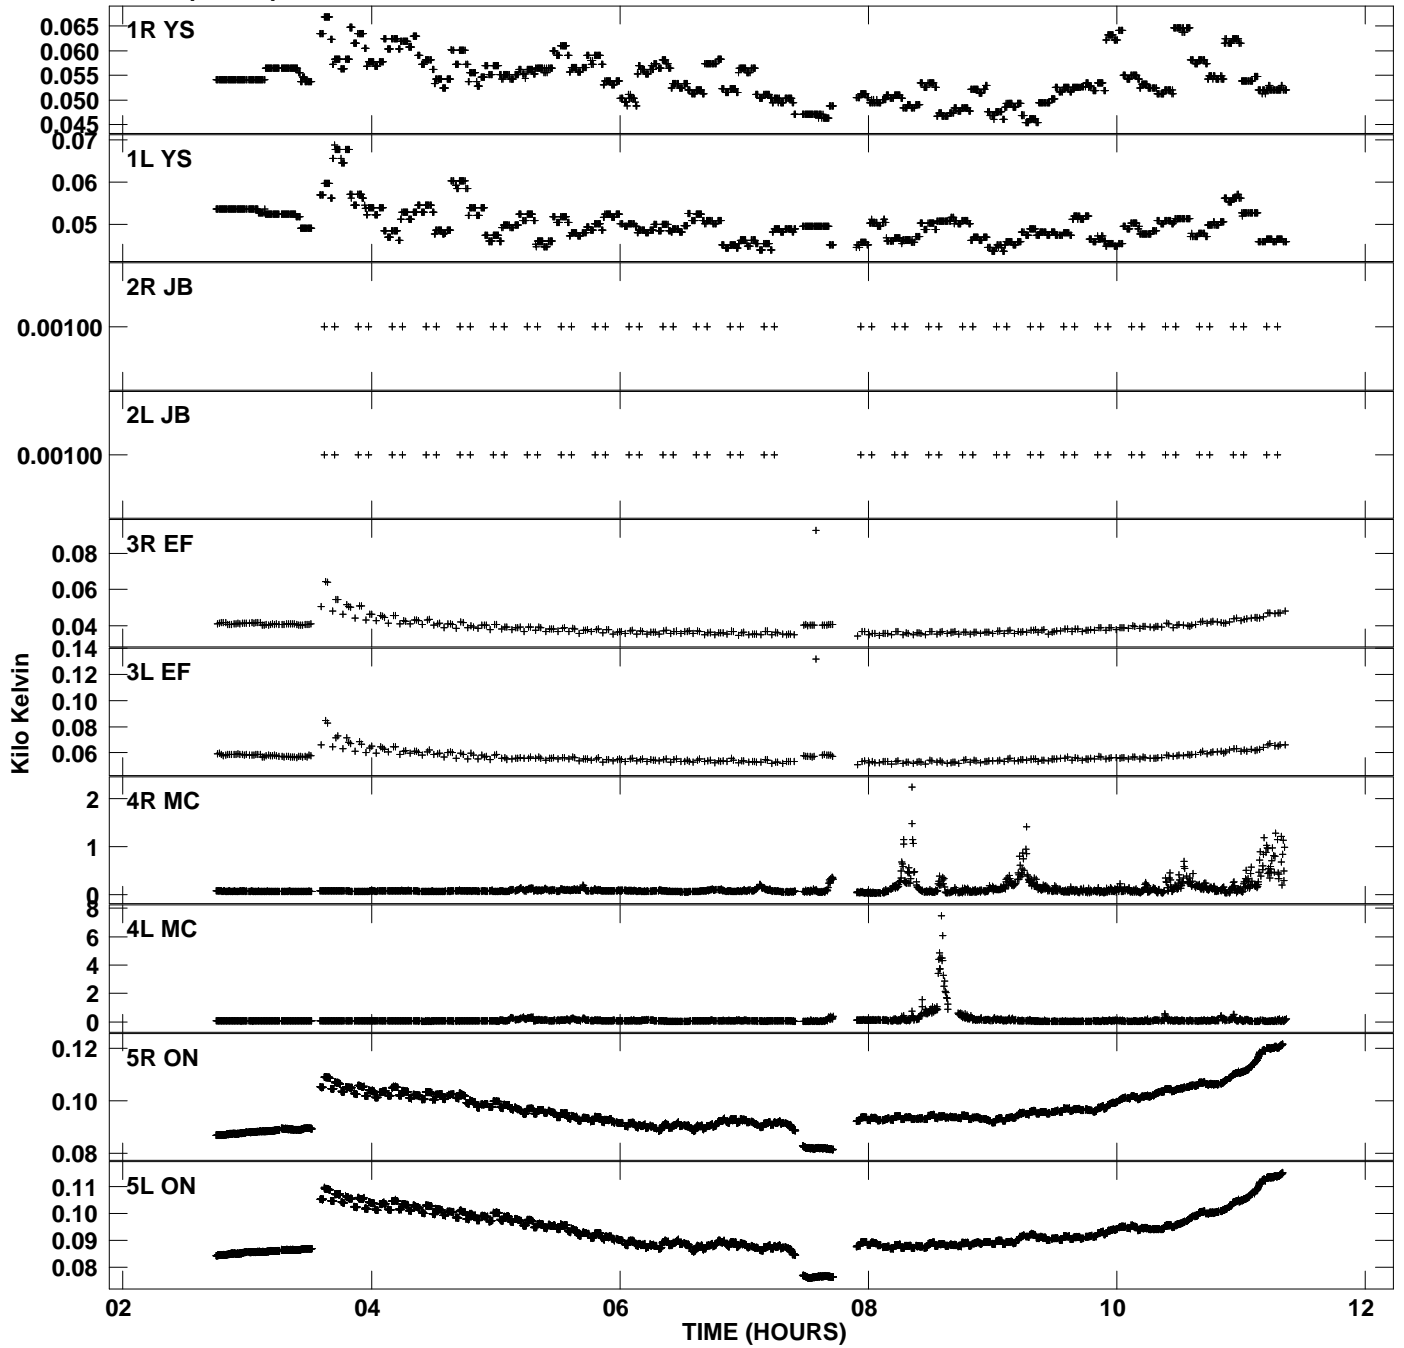

Plot file version 1 created 02-JUL-2013 13:51:42
Tsys vs UTC time for EB052A_2.UVDATA.1
TY 1 Rpol & Lpol IF 1

Plot file version 2 created 02-JUL-2013 13:51:42
Tsys vs UTC time for EB052A_2.UVDATA.1
TY 1 Rpol & Lpol IF 1