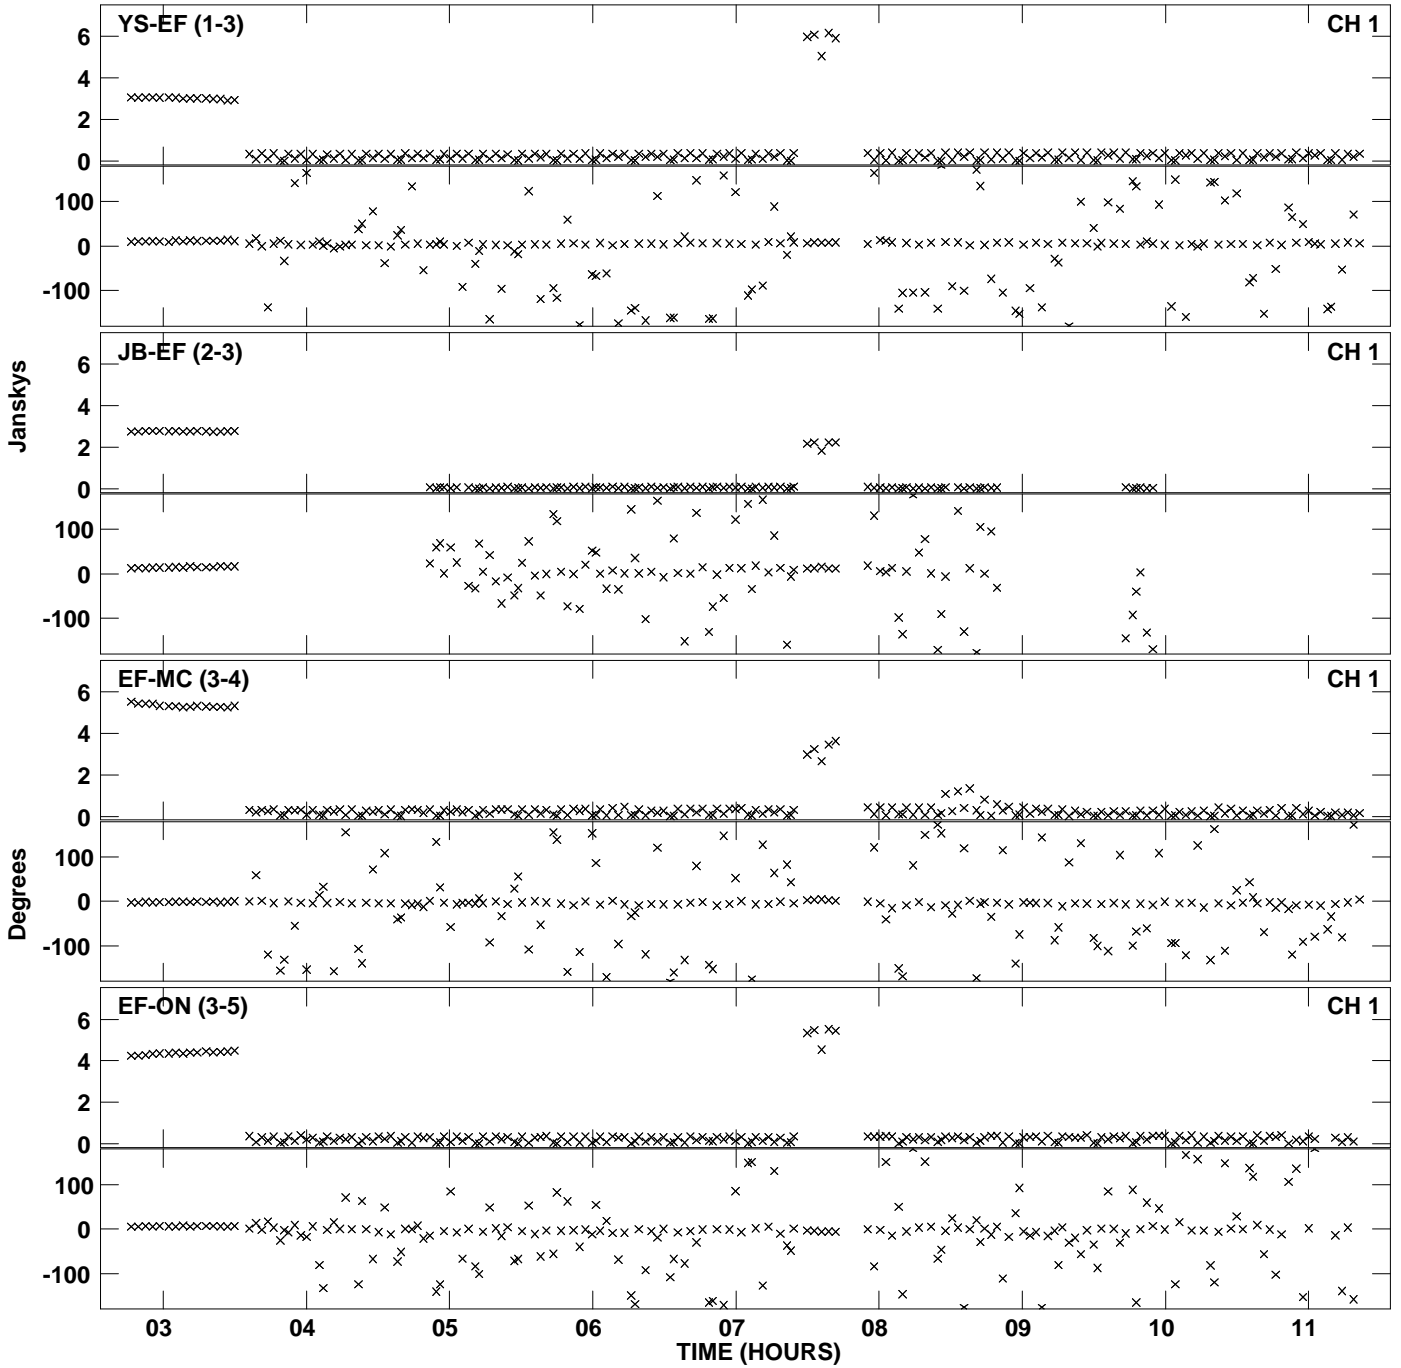

Plot file version 1 created 02-JUL-2013 15:38:09
Amplitude andPhase vs Time for EB052A 2.UVDATA.1 Vect aver. CL # 3
IF 1 CHAN 1 - 1024 STK LL

PLot file version 2 created 02-JUL-2013 15:38:09
Amplitude andPhase vs Time for EB052A 2.UVDATA.1 Vect aver. CL # 3
IF 1 CHAN 1 - 1024 STK LL

Plot file version 3 created 02-JUL-2013 15:39:50
Amplitude andPhase vs Time for EB052A 2.UVDATA.1 Vect aver. CL # 3
IF 1 CHAN 1 - 1024 STK RR

PLot file version 4 created 02-JUL-2013 15:39:50
Amplitude andPhase vs Time for EB052A 2.UVDATA.1 Vect aver. CL # 3
IF 1 CHAN 1 - 1024 STK RR