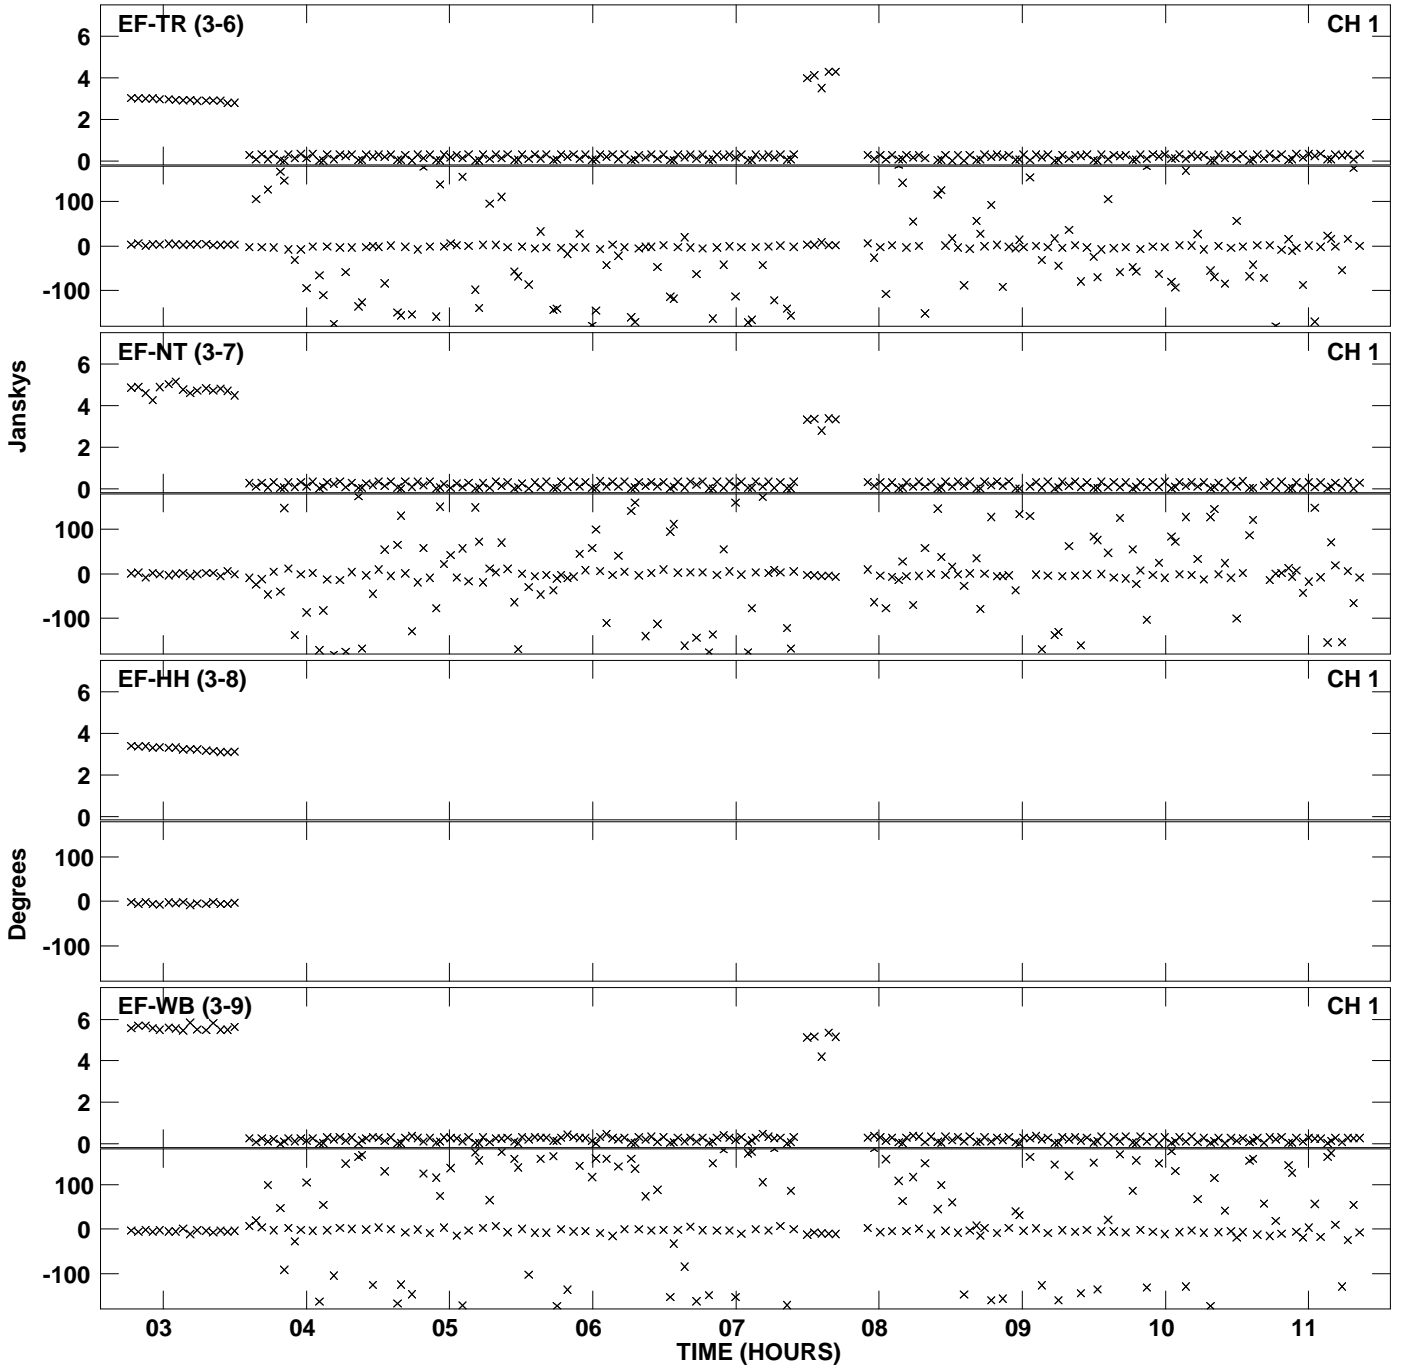

Plot file version 1 created 02-JUL-2013 15:38:09
Amplitude andPhase vs Time for EB052A 2.UVDATA.1 Vect aver. CL # 3
IF 1 CHAN 1 - 1024 STK LL

PLot file version 2 created 02-JUL-2013 15:38:09
Amplitude andPhase vs Time for EB052A 2.UVDATA.1 Vect aver. CL # 3
IF 1 CHAN 1 - 1024 STK LL

Plot file version 3 created 02-JUL-2013 15:39:50
Amplitude andPhase vs Time for EB052A 2.UVDATA.1 Vect aver. CL # 3
IF 1 CHAN 1 - 1024 STK RR

PLot file version 4 created 02-JUL-2013 15:39:50
Amplitude andPhase vs Time for EB052A 2.UVDATA.1 Vect aver. CL # 3
IF 1 CHAN 1 - 1024 STK RR