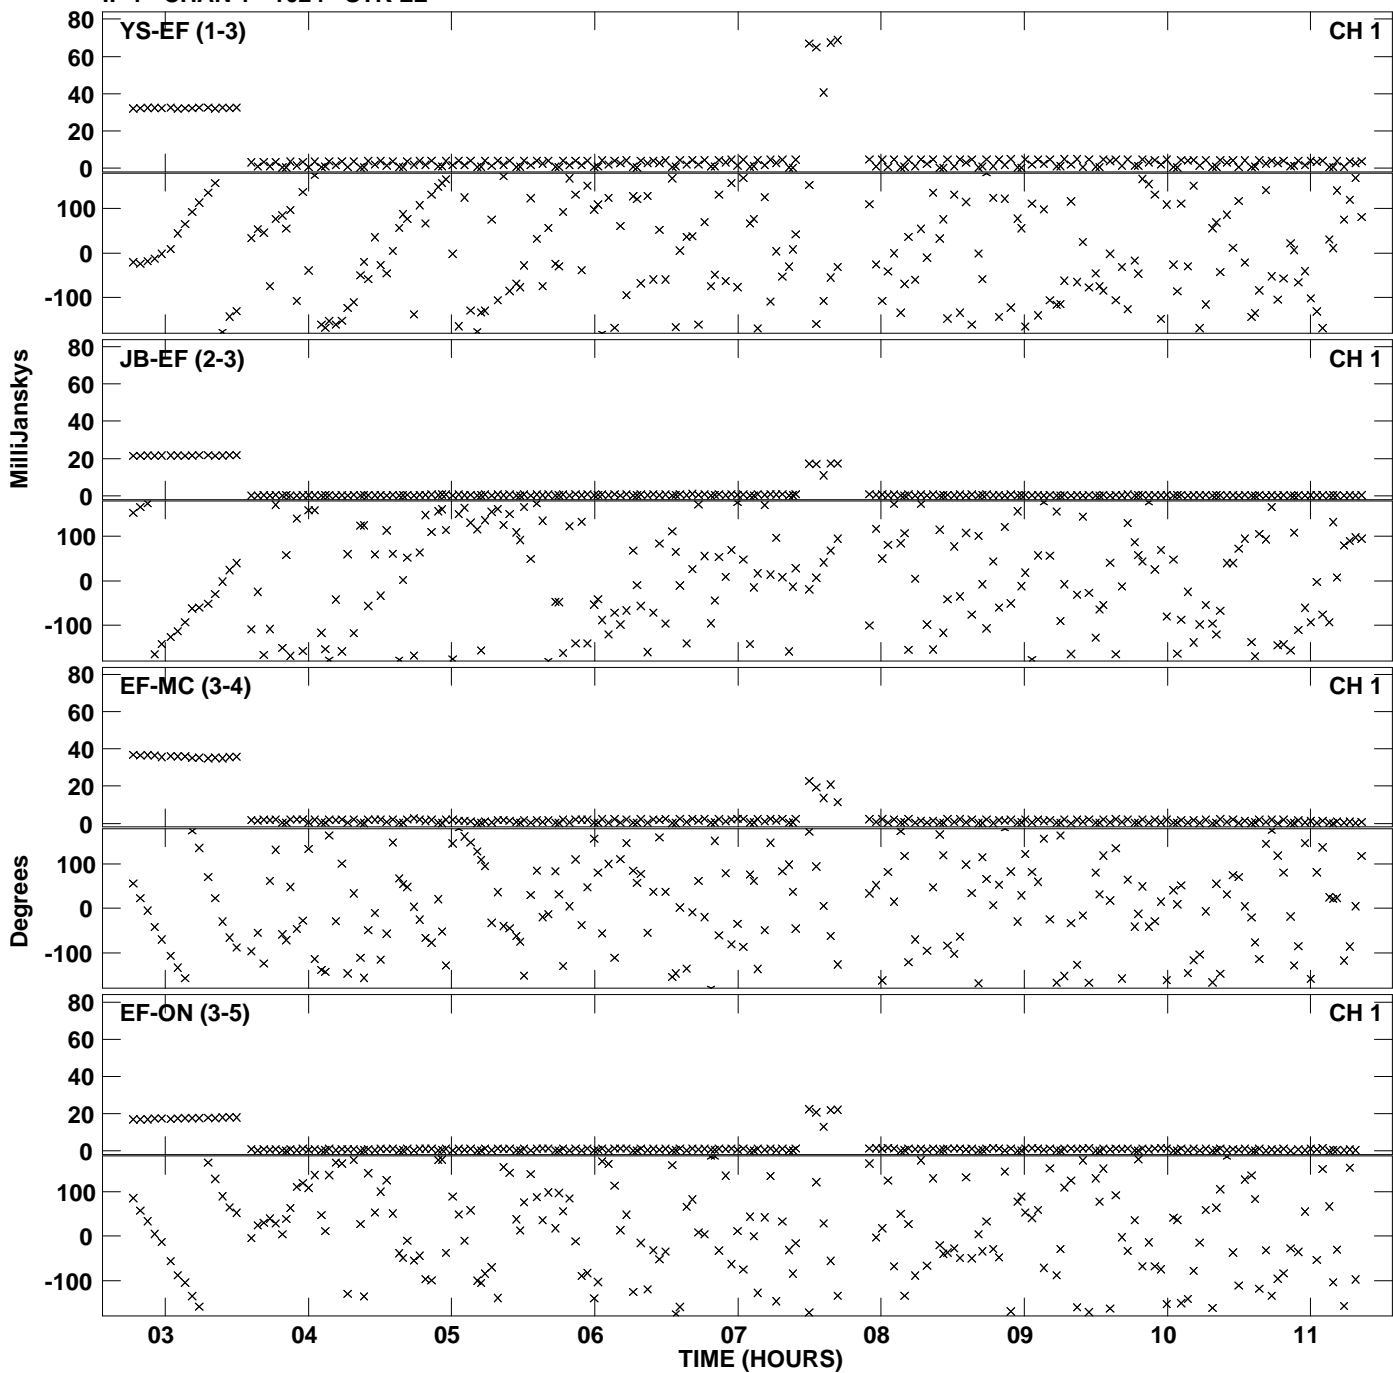

Plot file version 1 created 02-JUL-2013 13:39:31
Amplitude andPhase vs Time for EB052A 2.UVDATA.1 Vect aver.
IF 1 CHAN 1 - 1024 STK LL

Plot file version 2 created 02-JUL-2013 13:39:31
Amplitude andPhase vs Time for EB052A 2.UVDATA.1 Vect aver.
IF 1 CHAN 1 - 1024 STK LL

Plot file version 3 created 02-JUL-2013 13:40:50
Amplitude andPhase vs Time for EB052A 2.UVDATA.1 Vect aver.
IF 1 CHAN 1 - 1024 STK RR

Plot file version 4 created 02-JUL-2013 13:40:50
Amplitude andPhase vs Time for EB052A 2.UVDATA.1 Vect aver.
IF 1 CHAN 1 - 1024 STK RR