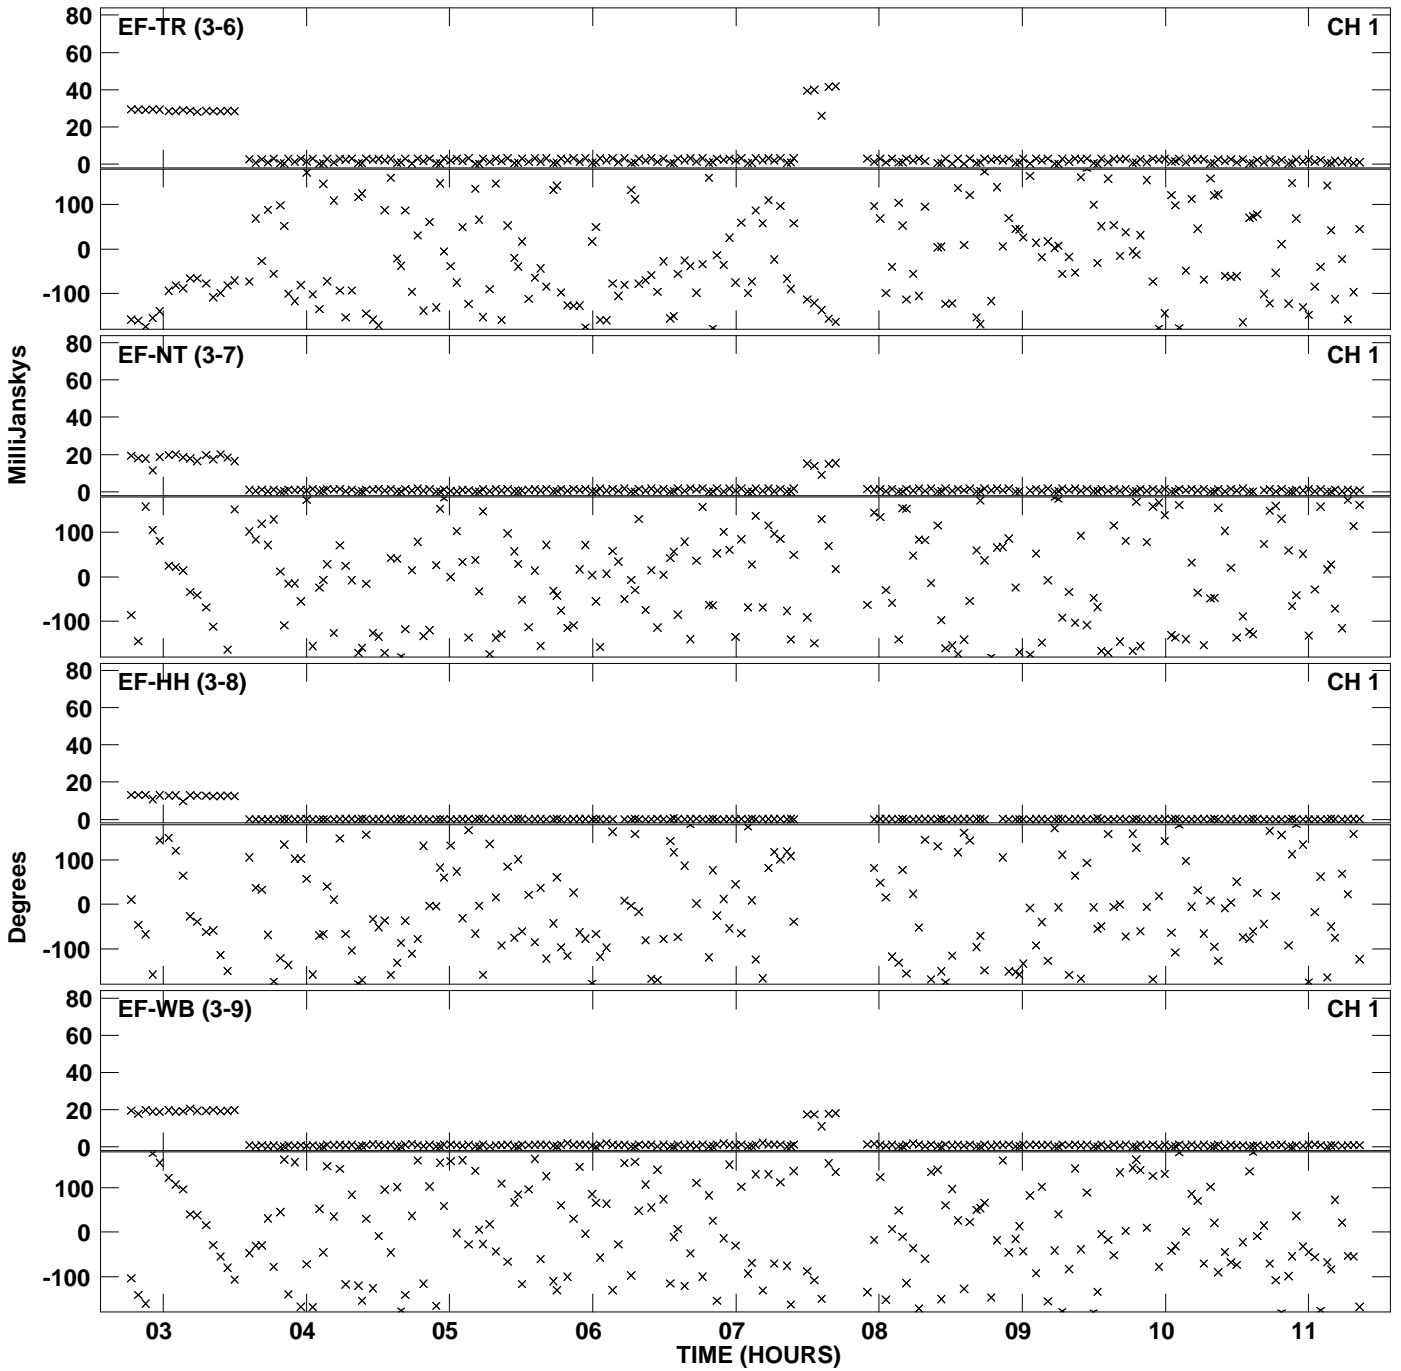

Plot file version 1 created 02-JUL-2013 13:39:31
Amplitude andPhase vs Time for EB052A 2.UVDATA.1 Vect aver.
IF 1 CHAN 1 - 1024 STK LL

Plot file version 2 created 02-JUL-2013 13:39:31
Amplitude andPhase vs Time for EB052A 2.UVDATA.1 Vect aver.
IF 1 CHAN 1 - 1024 STK LL

Plot file version 3 created 02-JUL-2013 13:40:50
Amplitude andPhase vs Time for EB052A 2.UVDATA.1 Vect aver.
IF 1 CHAN 1 - 1024 STK RR

Plot file version 4 created 02-JUL-2013 13:40:50
Amplitude andPhase vs Time for EB052A 2.UVDATA.1 Vect aver.
IF 1 CHAN 1 - 1024 STK RR