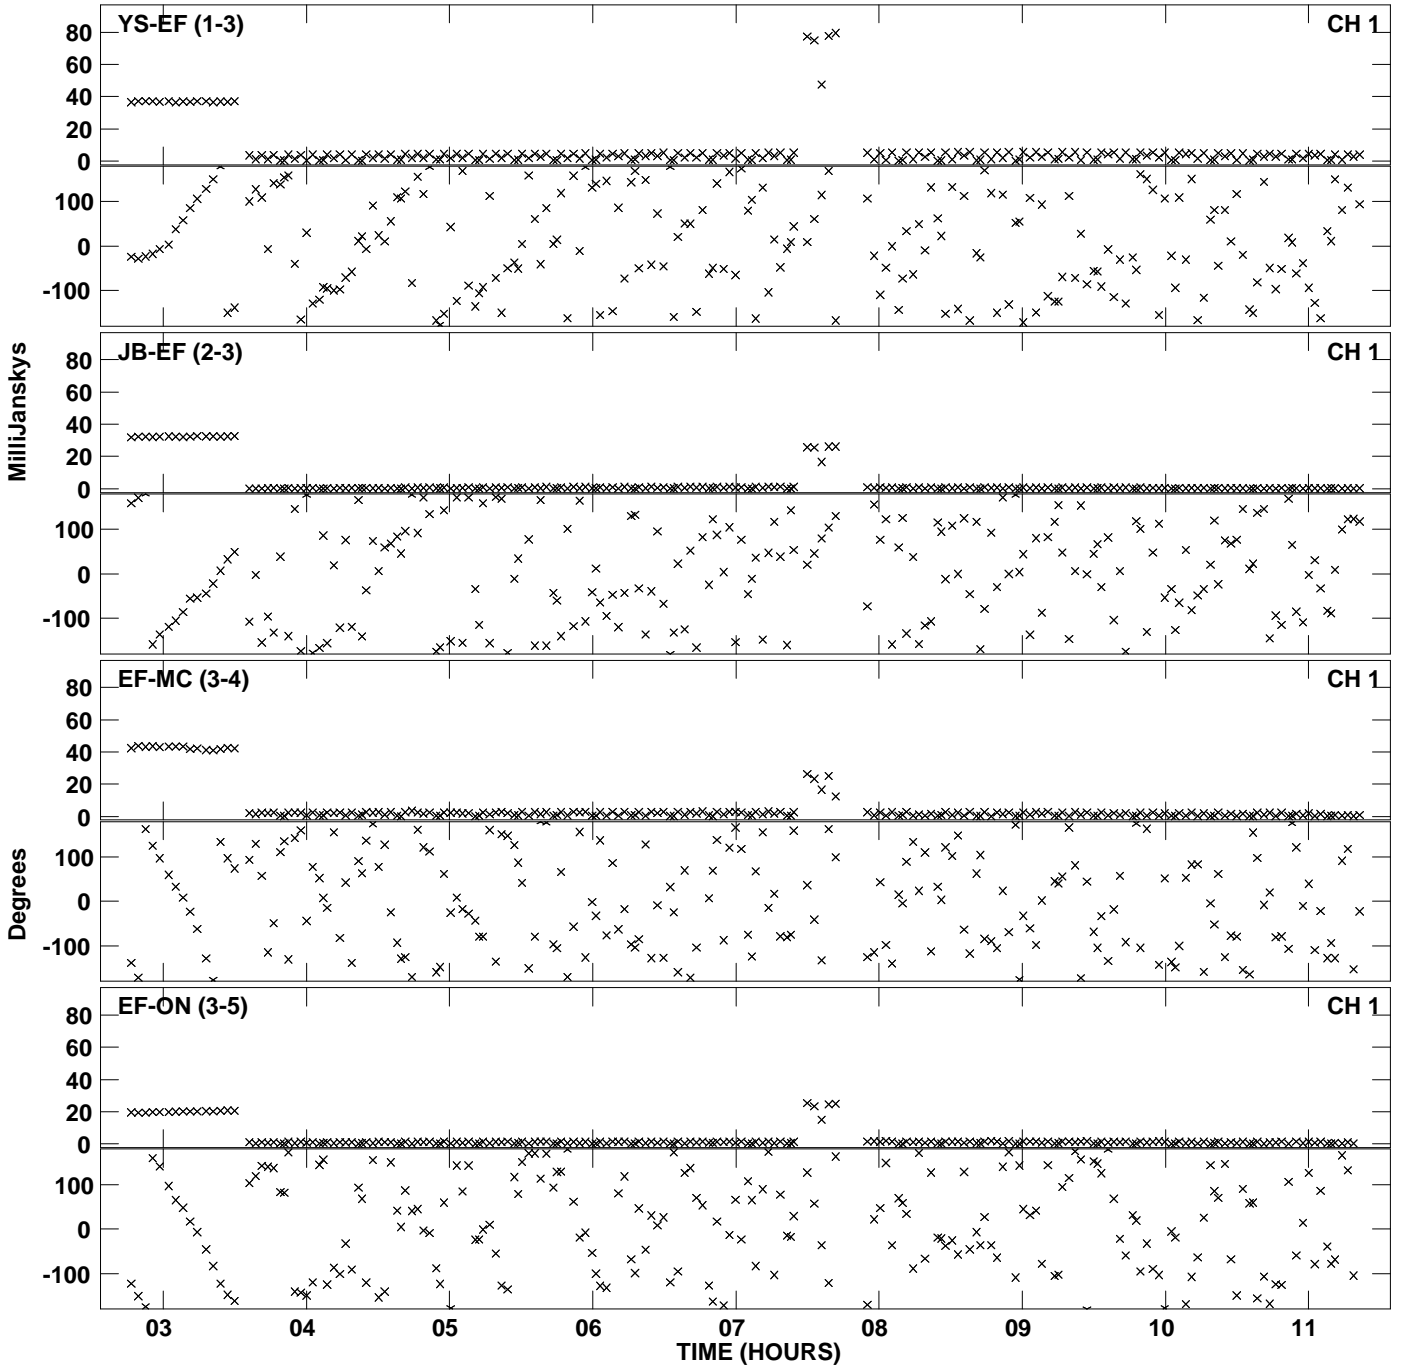

Plot file version 1 created 02-JUL-2013 13:39:31
Amplitude andPhase vs Time for EB052A 2.UVDATA.1 Vect aver.
IF 1 CHAN 1 - 1024 STK LL

Plot file version 2 created 02-JUL-2013 13:39:31
Amplitude andPhase vs Time for EB052A 2.UVDATA.1 Vect aver.
IF 1 CHAN 1 - 1024 STK LL

Plot file version 3 created 02-JUL-2013 13:40:50
Amplitude andPhase vs Time for EB052A 2.UVDATA.1 Vect aver.
IF 1 CHAN 1 - 1024 STK RR

Plot file version 4 created 02-JUL-2013 13:40:50
Amplitude andPhase vs Time for EB052A 2.UVDATA.1 Vect aver.
IF 1 CHAN 1 - 1024 STK RR