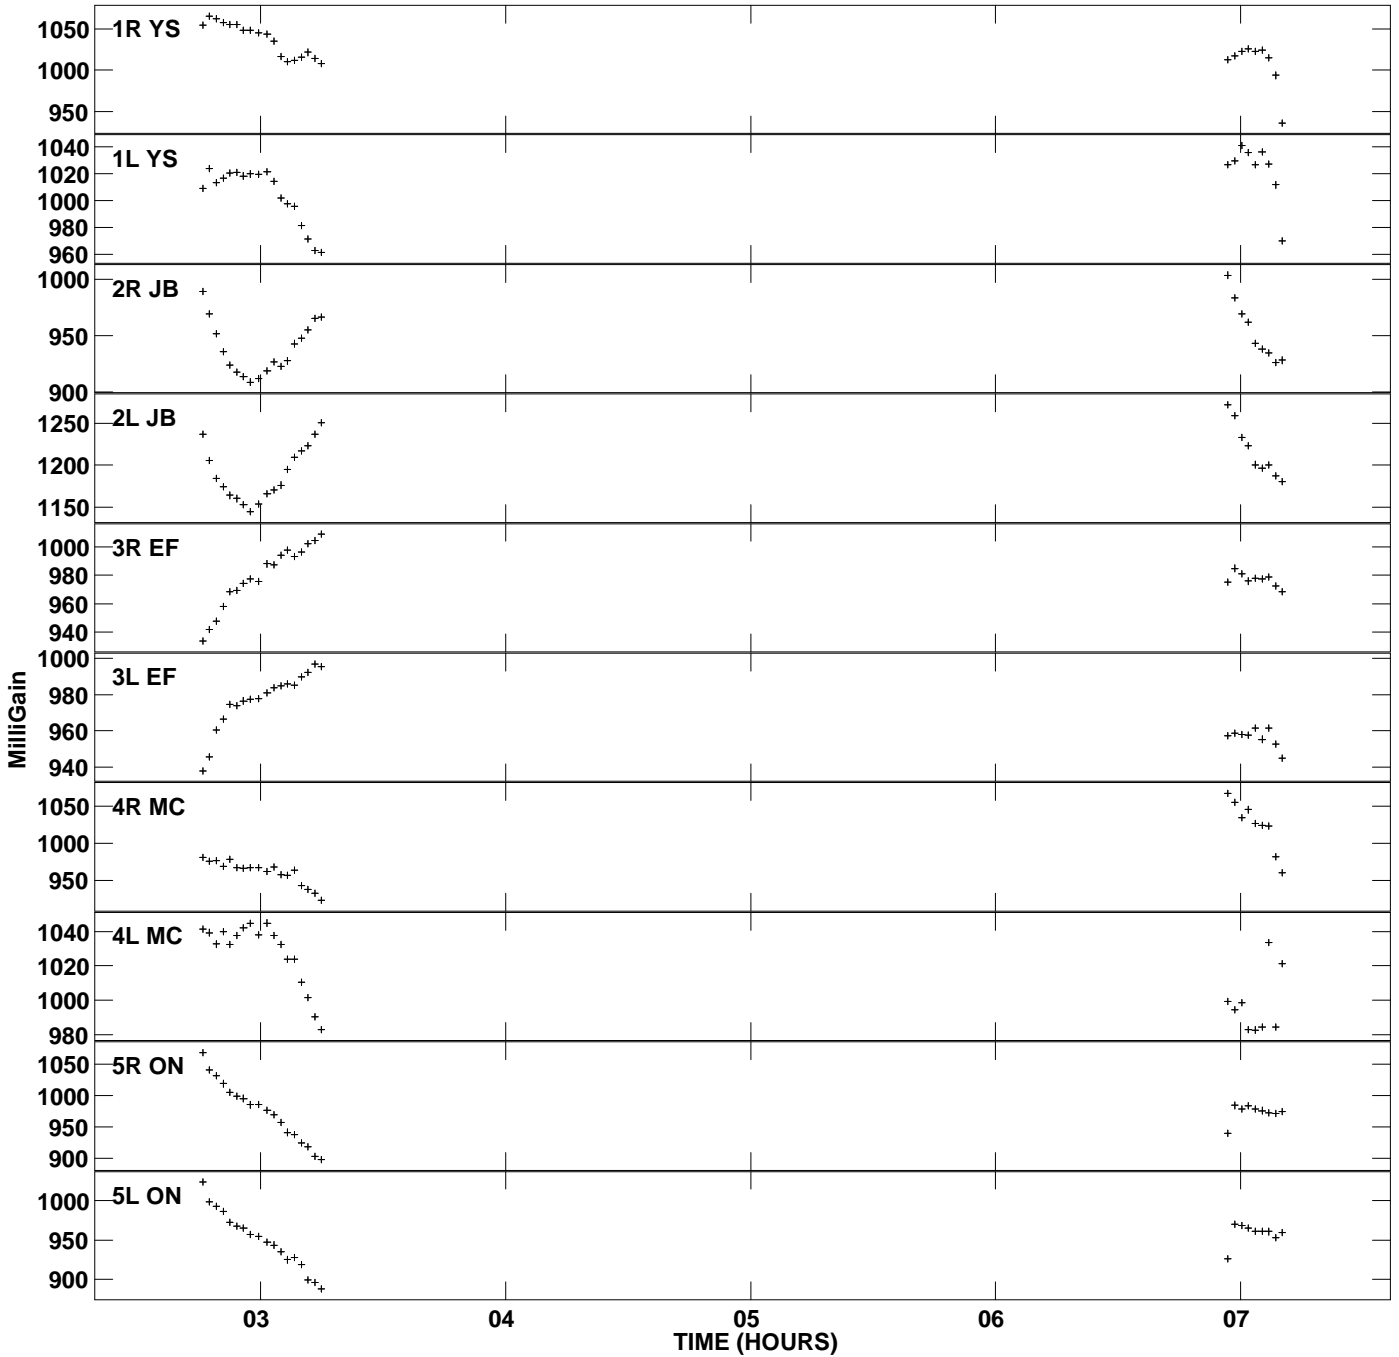

Plot file version 1 created 05-JUL-2013 13:11:14  
Gain amp vs UTC time for 3C345.MULTI.1  
SN 2 Rpol & Lpol IF 1

Plot file version 2 created 05-JUL-2013 13:11:14  
Gain amp vs UTC time for 3C345.MULTI.1  
SN 2 Rpol & Lpol IF 1