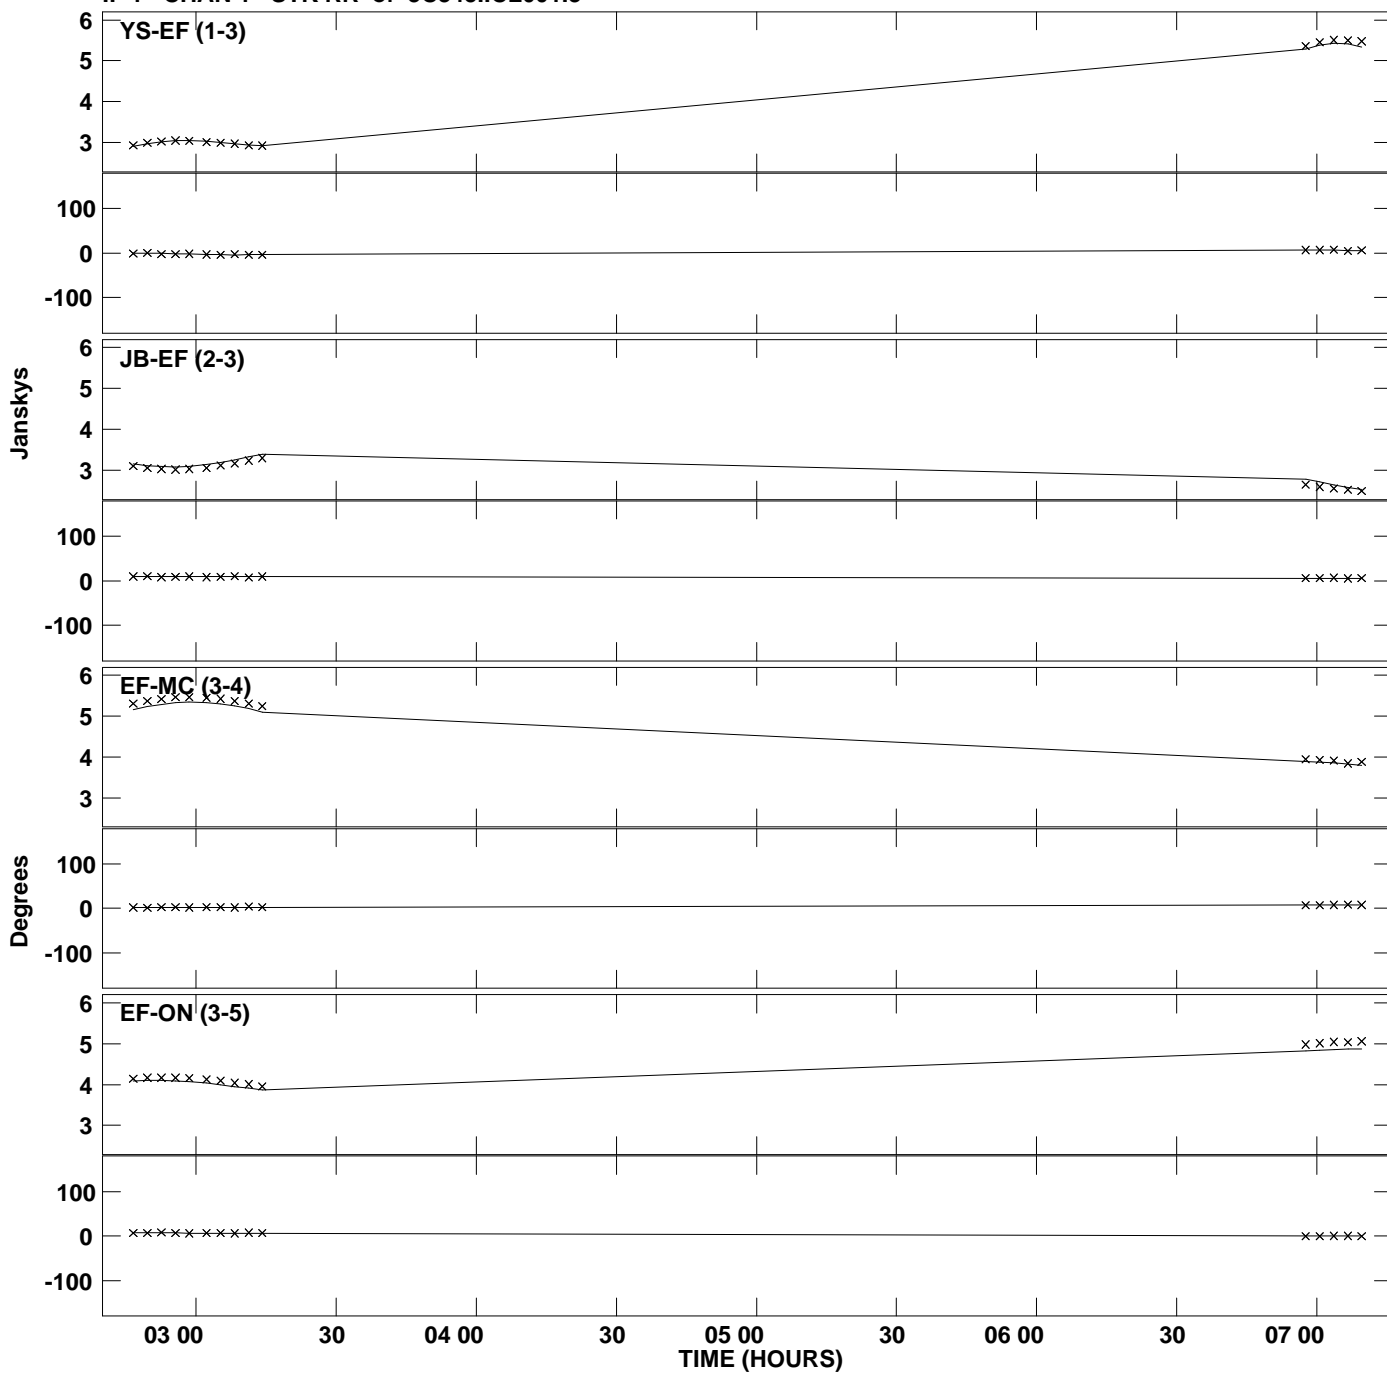

Plot file version 1 created 05-JUL-2013 13:11:28  
Amplitude and Phase vs Time for 3C345.MULTI.1 Vect aver. CL # 3  
IF 1 CHAN 1 STK LL of 3C345.ICL001.3

PLot file version 2 created 05-JUL-2013 13:11:28  
Amplitude andPhase vs Time for 3C345.MULTI.1 Vect aver. CL # 3  
IF 1 CHAN 1 STK LL of 3C345.ICL001.3

Plot file version 3 created 05-JUL-2013 13:11:28  
Amplitude and Phase vs Time for 3C345.MULTI.1 Vect aver. CL # 3  
IF 1 CHAN 1 STK RR of 3C345.ICL001.3

PLot file version 4 created 05-JUL-2013 13:11:28  
Amplitude andPhase vs Time for 3C345.MULTI.1 Vect aver. CL # 3  
IF 1 CHAN 1 STK RR of 3C345.ICL001.3