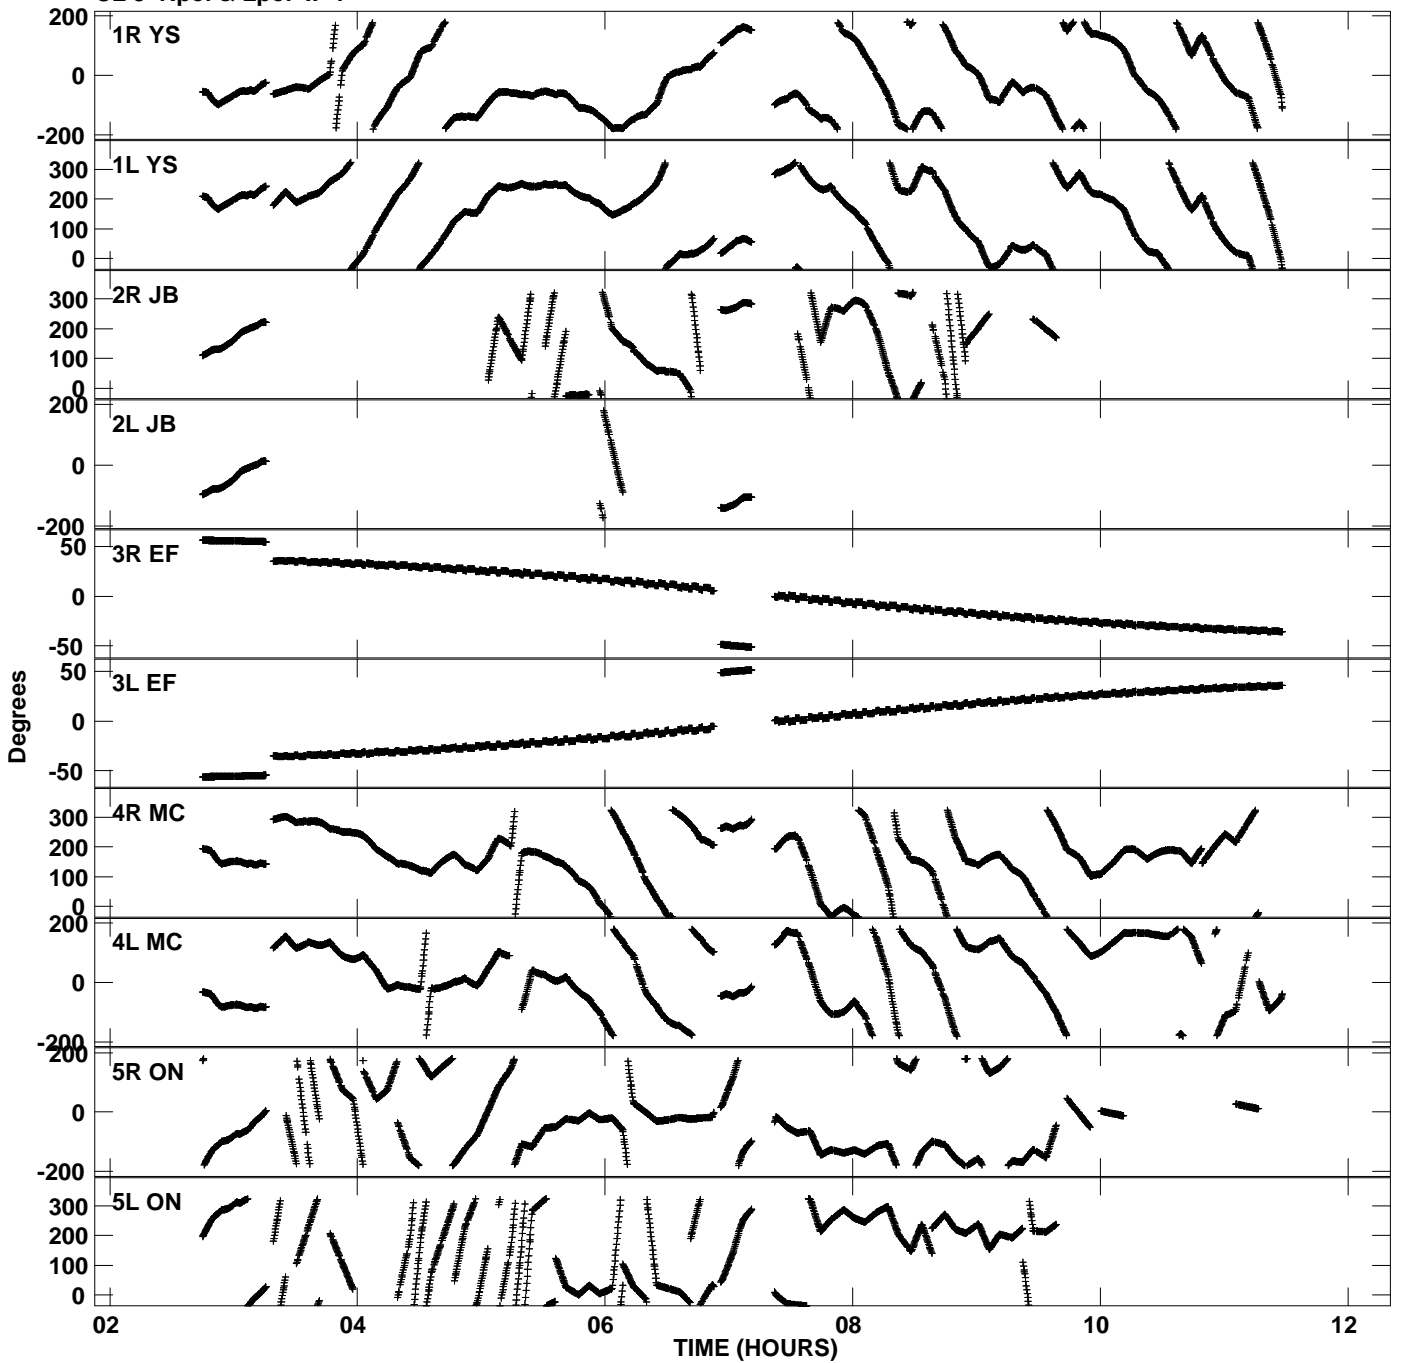

Plot file version 1 created 05-JUL-2013 12:50:32
Gain phs vs UTC time for EB052C_2.UVDATA.1
CL 3 Rpol & Lpol IF 1

Plot file version 2 created 05-JUL-2013 12:50:32
Gain phs vs UTC time for EB052C_2.UVDATA.1
CL 3 Rpol & Lpol IF 1