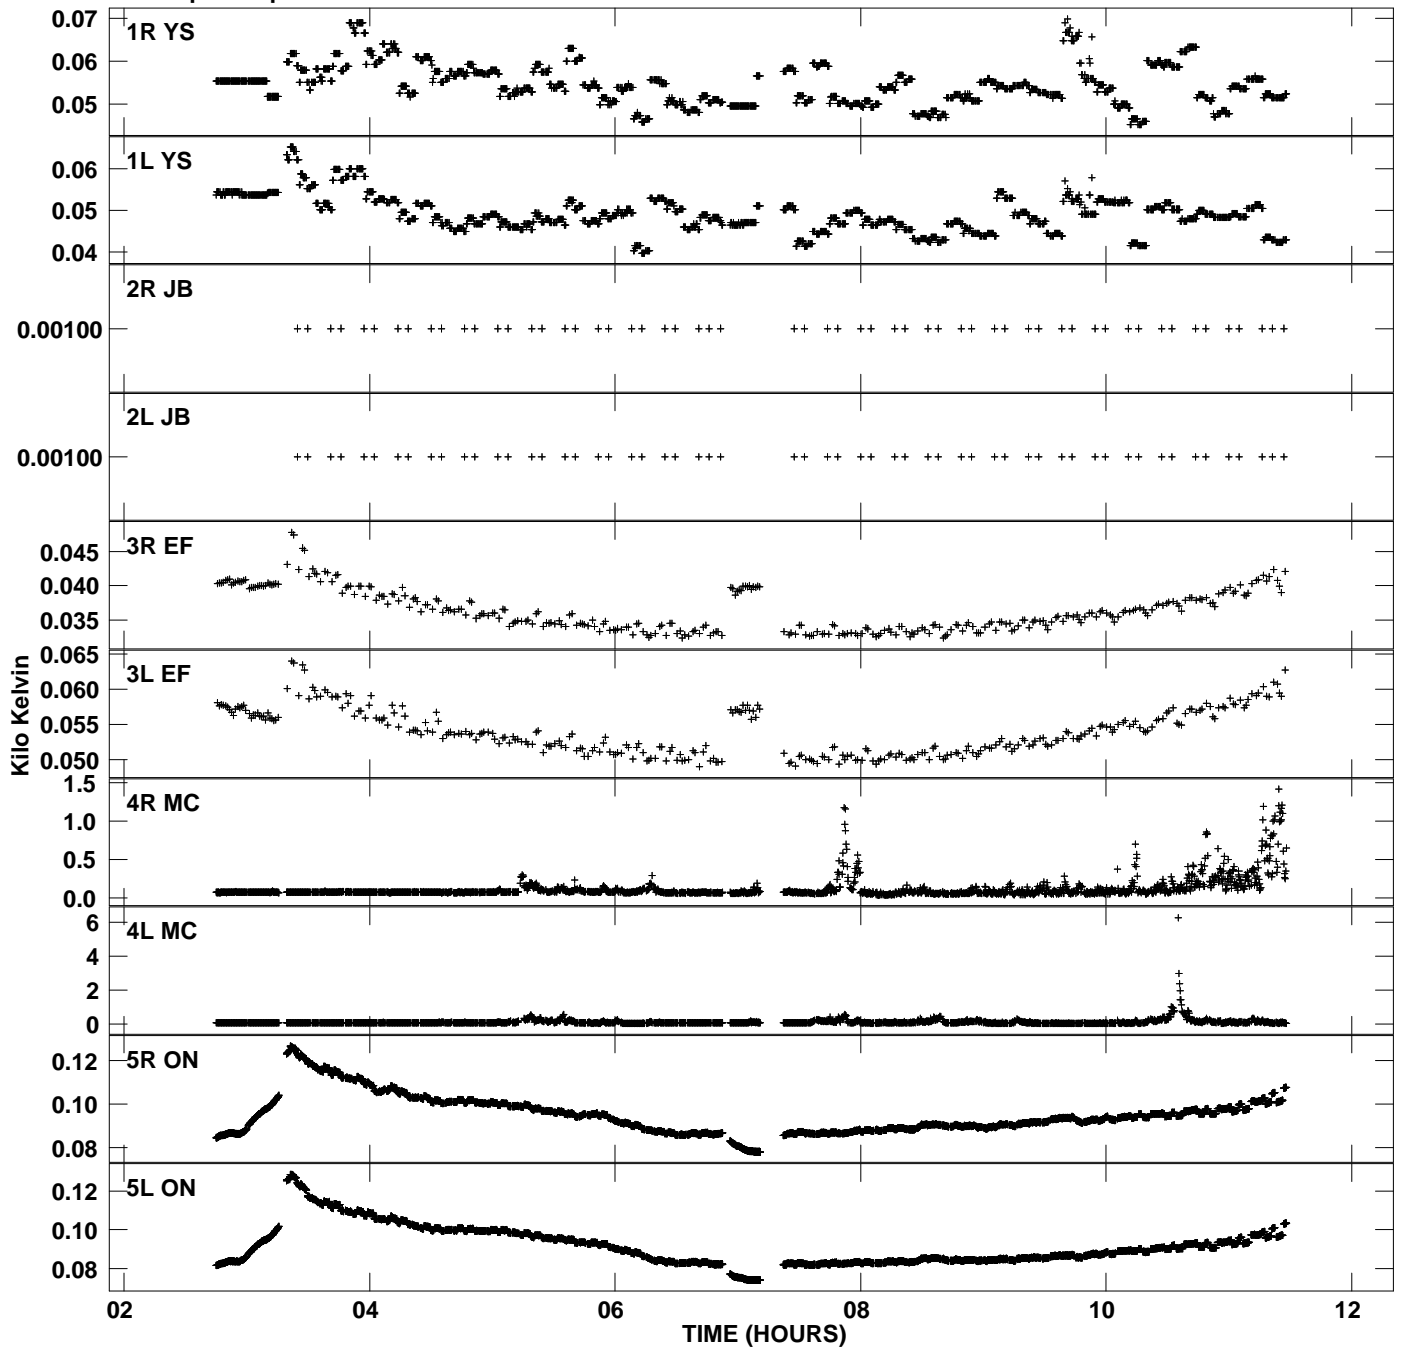

Plot file version 1 created 05-JUL-2013 10:23:01
Tsys vs UTC time for EB052C_2.UVDATA.1
TY 1 Rpol & Lpol IF 1

Plot file version 2 created 05-JUL-2013 10:23:01
Tsys vs UTC time for EB052C_2.UVDATA.1
TY 1 Rpol & Lpol IF 1