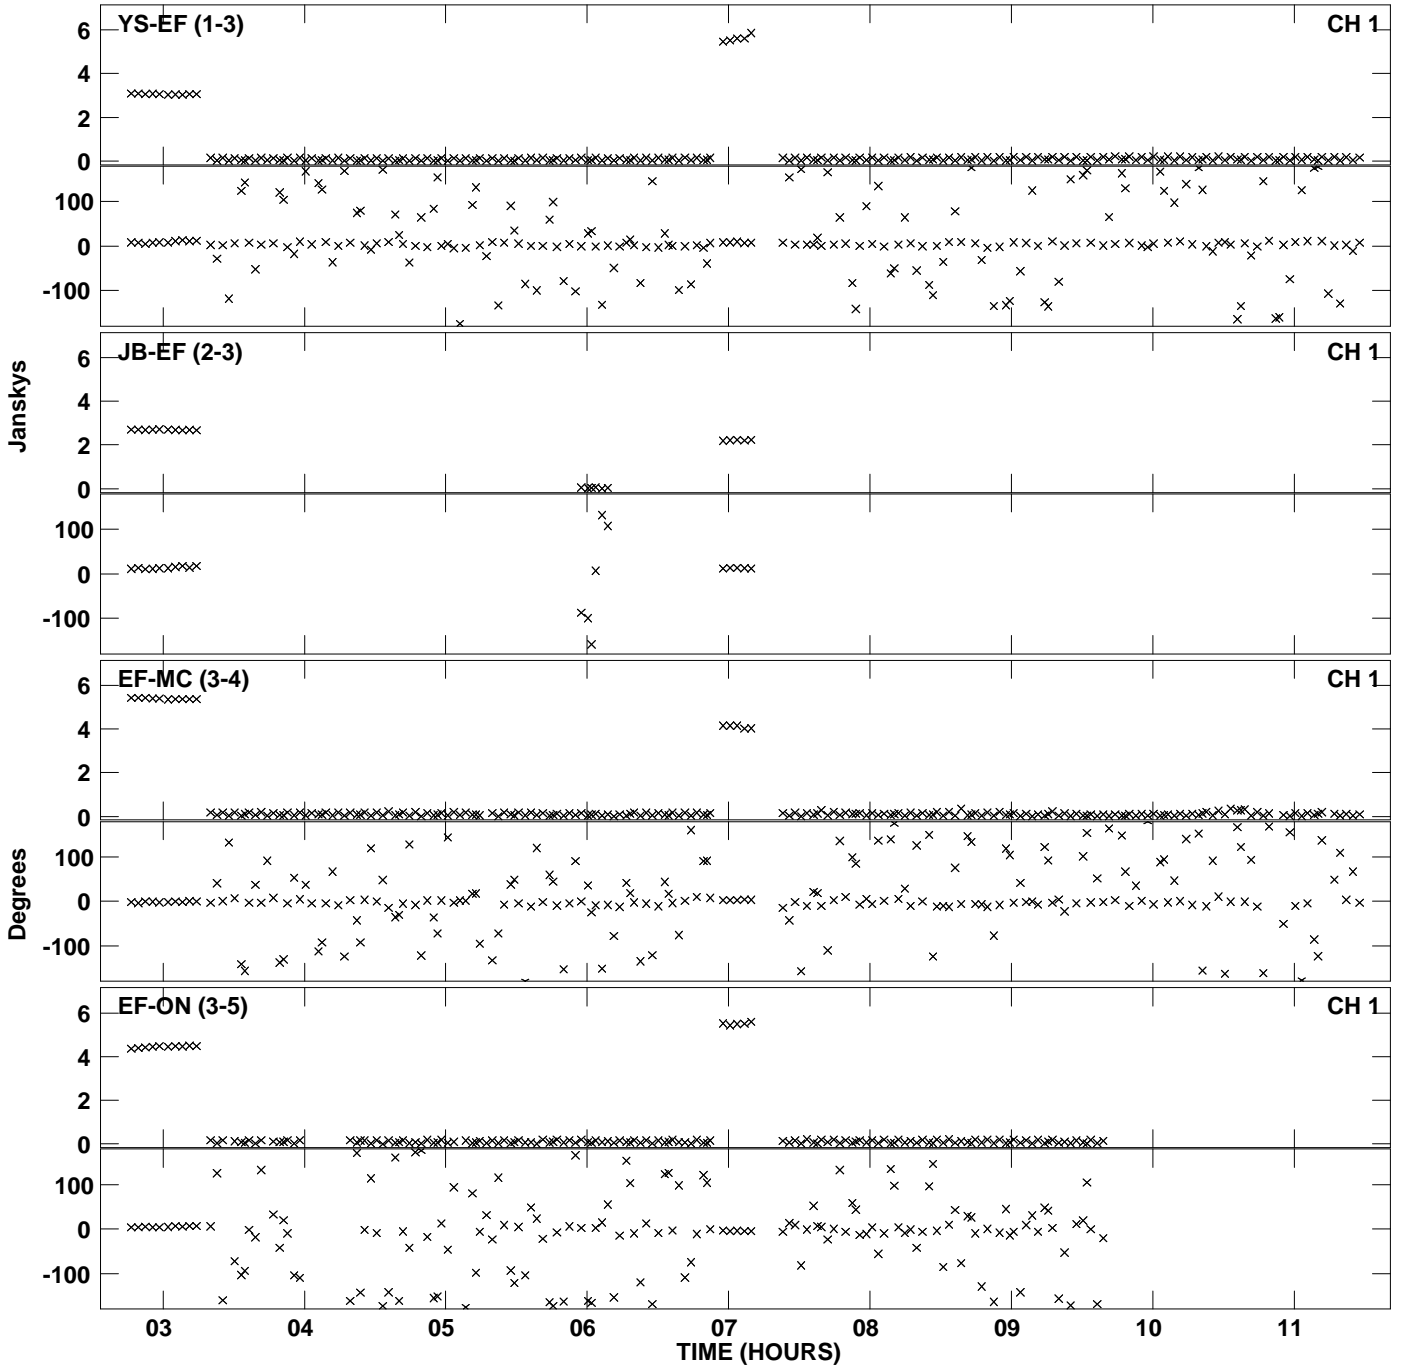

Plot file version 1 created 05-JUL-2013 13:07:28  
Amplitude andPhase vs Time for EB052C 2.UVDATA.1 Vect aver. CL # 3  
IF 1 CHAN 1 - 1024 STK LL

Plot file version 2 created 05-JUL-2013 13:07:28  
Amplitude andPhase vs Time for EB052C 2.UVDATA.1 Vect aver. CL # 3  
IF 1 CHAN 1 - 1024 STK LL

Plot file version 3 created 05-JUL-2013 13:09:00  
Amplitude andPhase vs Time for EB052C 2.UVDATA.1 Vect aver. CL # 3  
IF 1 CHAN 1 - 1024 STK RR

PLot file version 4 created 05-JUL-2013 13:09:00  
Amplitude andPhase vs Time for EB052C 2.UVDATA.1 Vect aver. CL # 3  
IF 1 CHAN 1 - 1024 STK RR