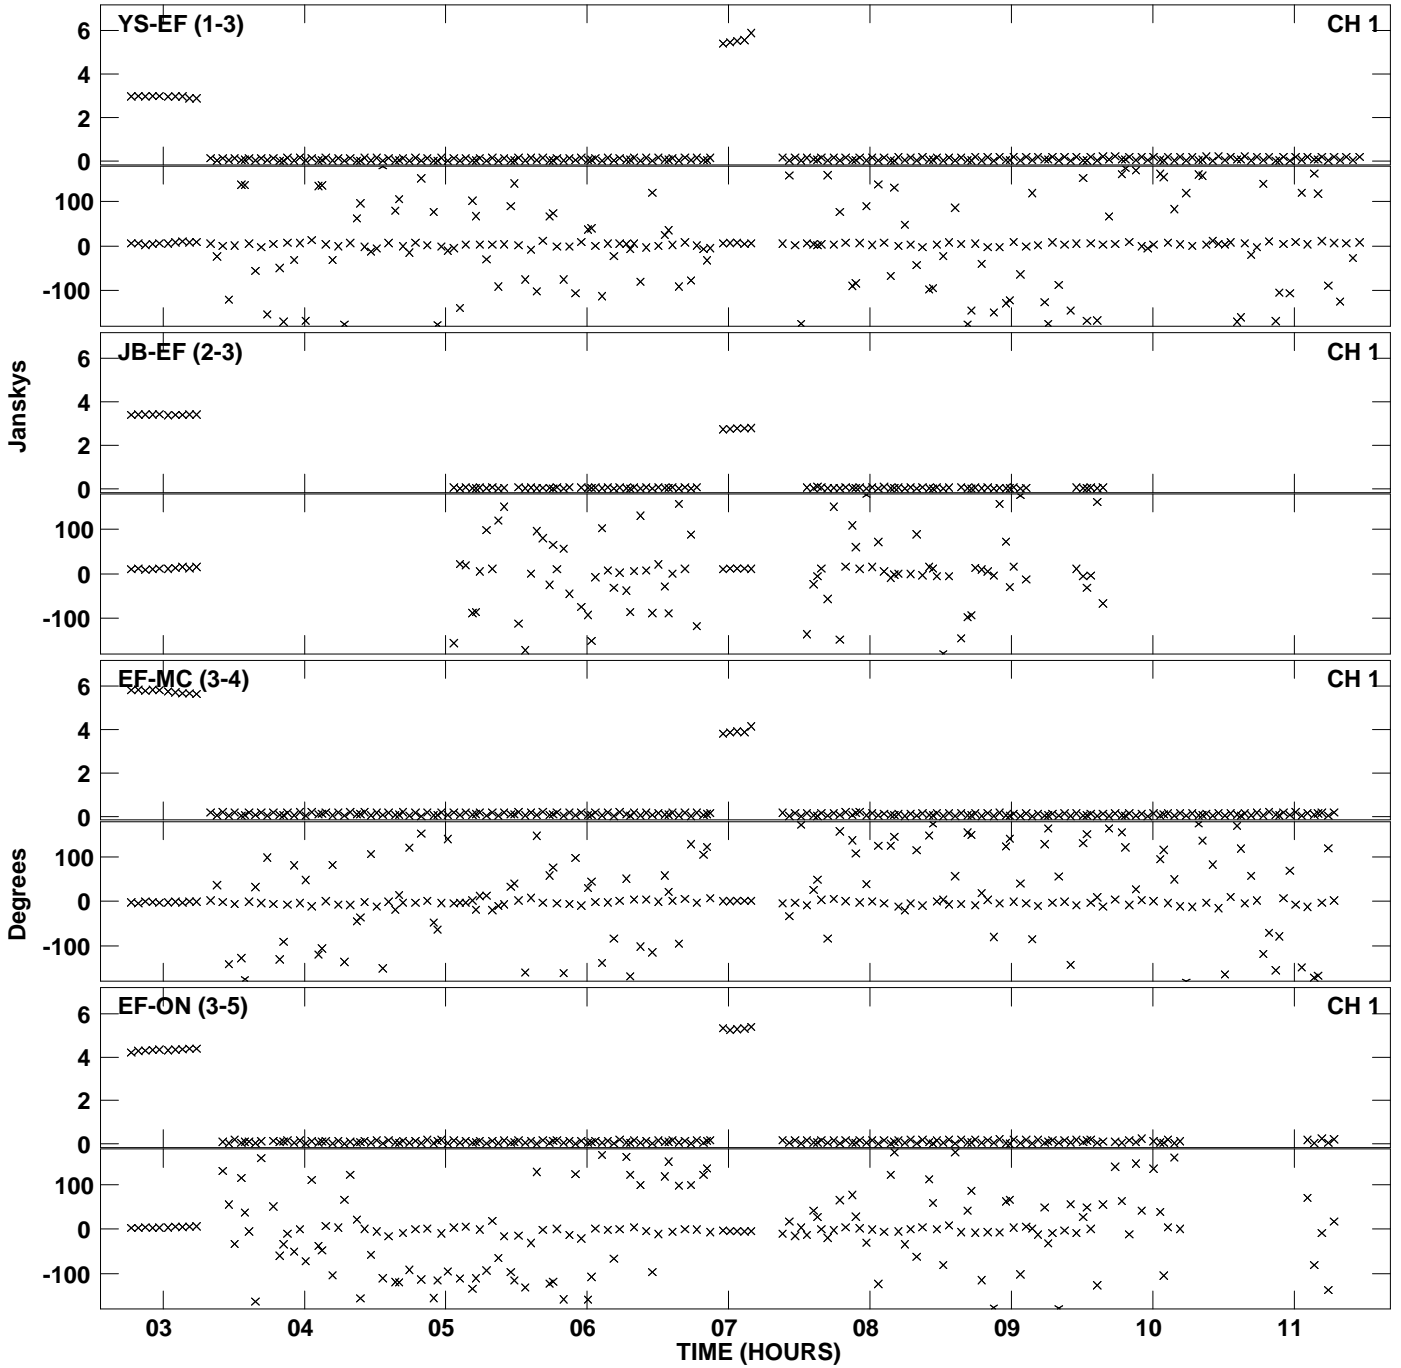

Plot file version 1 created 05-JUL-2013 13:07:28  
Amplitude andPhase vs Time for EB052C 2.UVDATA.1 Vect aver. CL # 3  
IF 1 CHAN 1 - 1024 STK LL

Plot file version 2 created 05-JUL-2013 13:07:28  
Amplitude andPhase vs Time for EB052C 2.UVDATA.1 Vect aver. CL # 3  
IF 1 CHAN 1 - 1024 STK LL

Plot file version 3 created 05-JUL-2013 13:09:00  
Amplitude andPhase vs Time for EB052C 2.UVDATA.1 Vect aver. CL # 3  
IF 1 CHAN 1 - 1024 STK RR

PLot file version 4 created 05-JUL-2013 13:09:00  
Amplitude andPhase vs Time for EB052C 2.UVDATA.1 Vect aver. CL # 3  
IF 1 CHAN 1 - 1024 STK RR