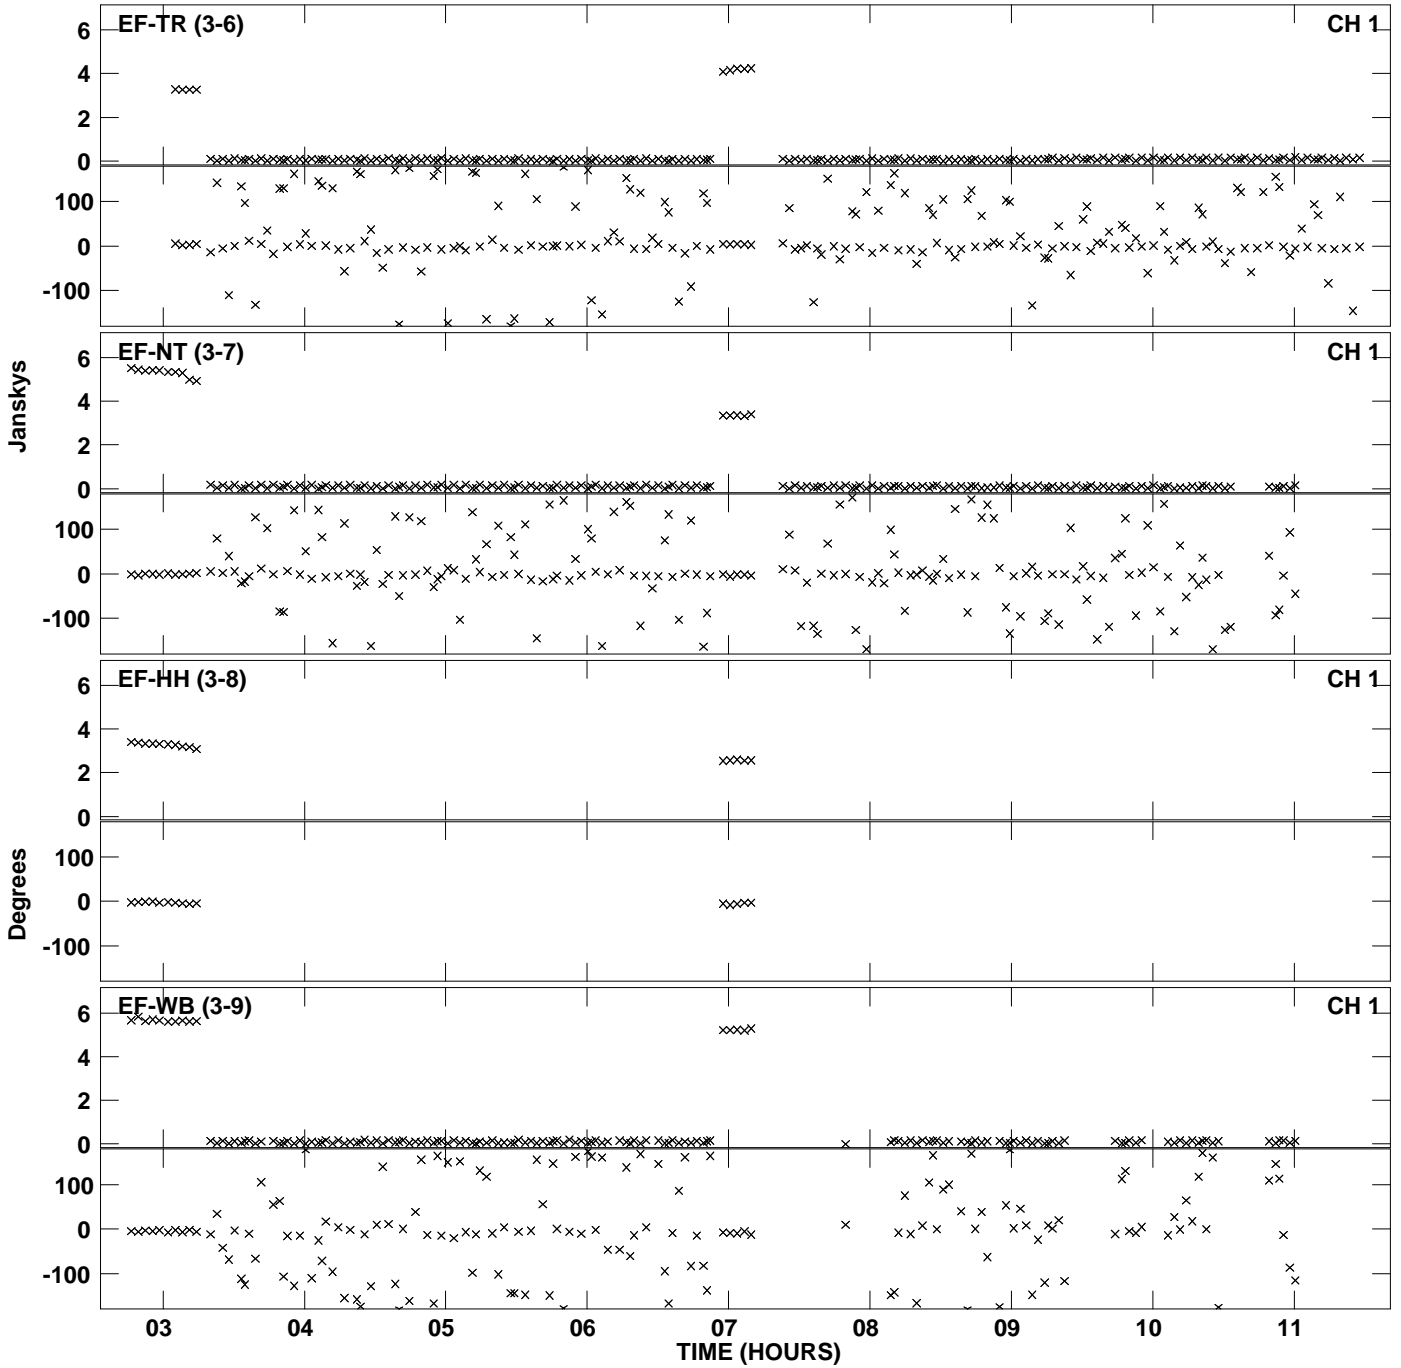

Plot file version 1 created 05-JUL-2013 13:07:28  
Amplitude andPhase vs Time for EB052C 2.UVDATA.1 Vect aver. CL # 3  
IF 1 CHAN 1 - 1024 STK LL

Plot file version 2 created 05-JUL-2013 13:07:28  
Amplitude andPhase vs Time for EB052C 2.UVDATA.1 Vect aver. CL # 3  
IF 1 CHAN 1 - 1024 STK LL

Plot file version 3 created 05-JUL-2013 13:09:00  
Amplitude andPhase vs Time for EB052C 2.UVDATA.1 Vect aver. CL # 3  
IF 1 CHAN 1 - 1024 STK RR

PLot file version 4 created 05-JUL-2013 13:09:00  
Amplitude andPhase vs Time for EB052C 2.UVDATA.1 Vect aver. CL # 3  
IF 1 CHAN 1 - 1024 STK RR