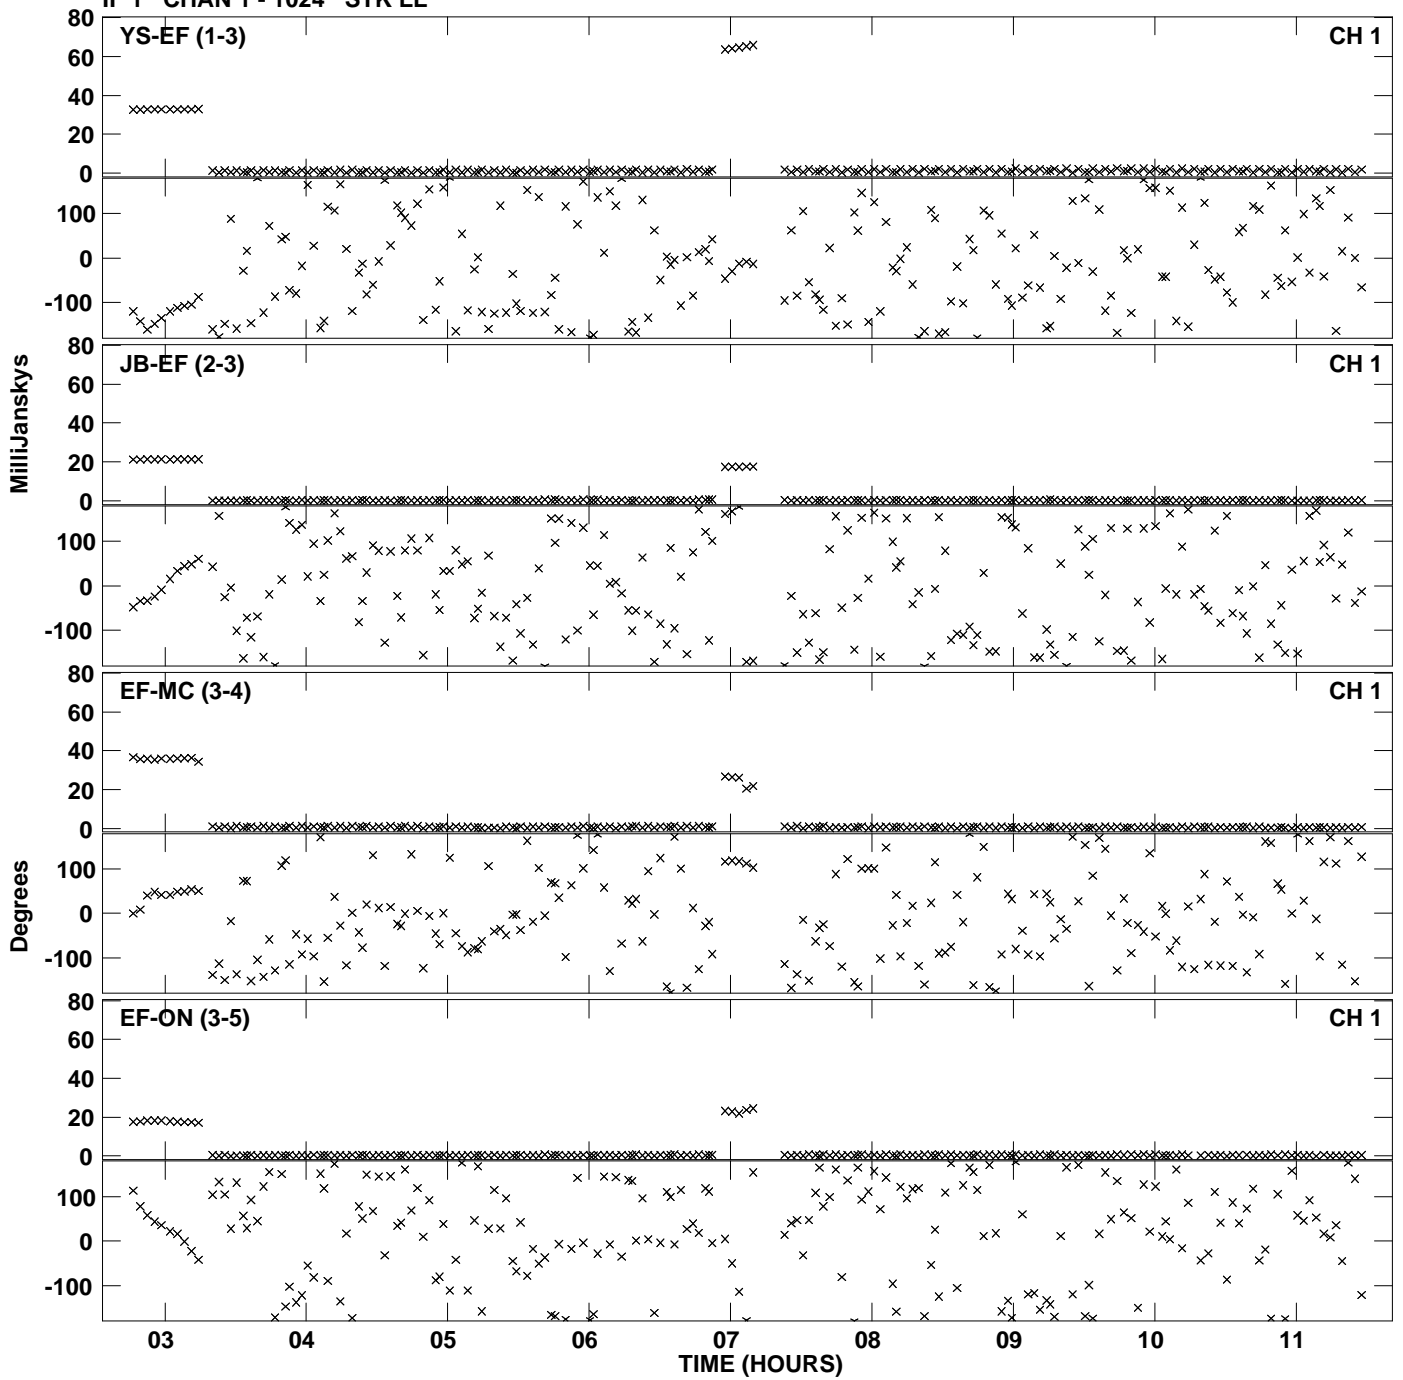

Plot file version 1 created 04-JUL-2013 18:54:06
Amplitude andPhase vs Time for EB052C 2.UVDATA.1 Vect aver.
IF 1 CHAN 1 - 1024 STK LL

PLot file version 2 created 04-JUL-2013 18:54:06
Amplitude andPhase vs Time for EB052C 2.UVDATA.1 Vect aver.
IF 1 CHAN 1 - 1024 STK LL

Plot file version 3 created 04-JUL-2013 18:55:23
Amplitude andPhase vs Time for EB052C 2.UVDATA.1 Vect aver.
IF 1 CHAN 1 - 1024 STK RR

Plot file version 4 created 04-JUL-2013 18:55:23
Amplitude andPhase vs Time for EB052C 2.UVDATA.1 Vect aver.
IF 1 CHAN 1 - 1024 STK RR