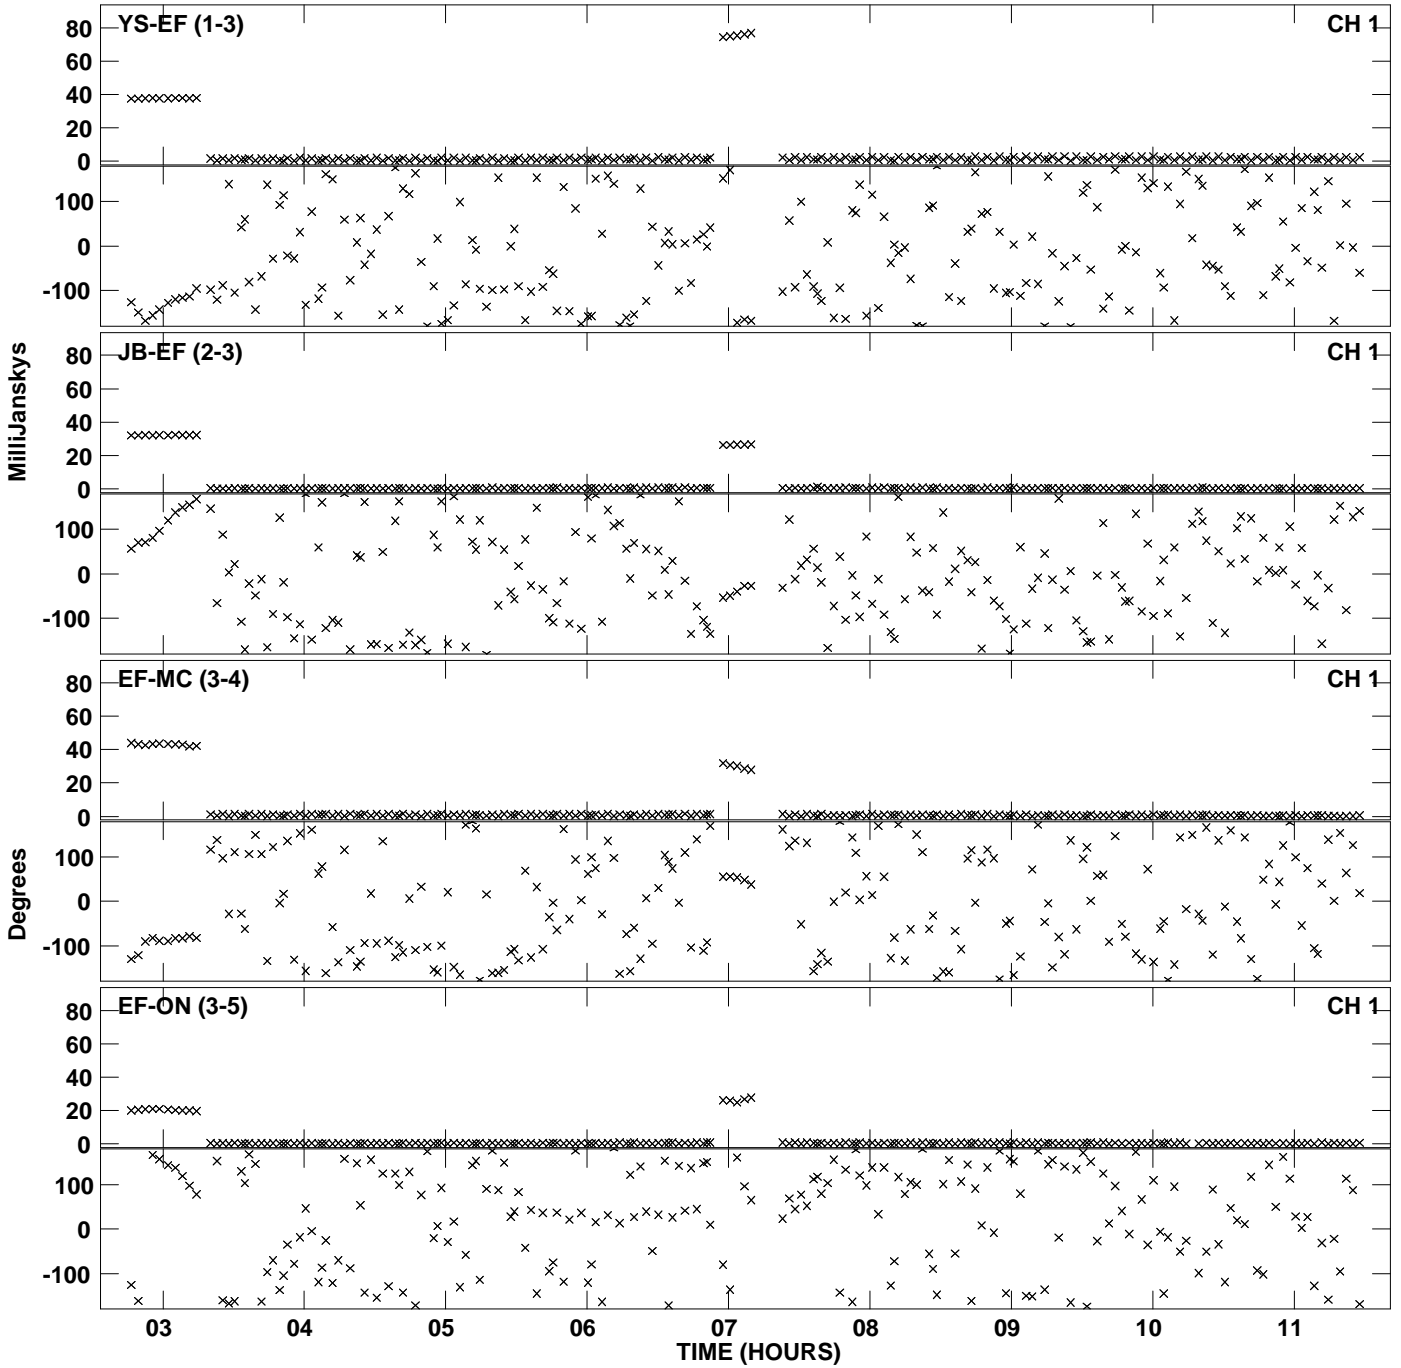

Plot file version 1 created 04-JUL-2013 18:54:06
Amplitude andPhase vs Time for EB052C 2.UVDATA.1 Vect aver.
IF 1 CHAN 1 - 1024 STK LL

PLot file version 2 created 04-JUL-2013 18:54:06
Amplitude andPhase vs Time for EB052C 2.UVDATA.1 Vect aver.
IF 1 CHAN 1 - 1024 STK LL

Plot file version 3 created 04-JUL-2013 18:55:23
Amplitude andPhase vs Time for EB052C 2.UVDATA.1 Vect aver.
IF 1 CHAN 1 - 1024 STK RR

Plot file version 4 created 04-JUL-2013 18:55:23
Amplitude andPhase vs Time for EB052C 2.UVDATA.1 Vect aver.
IF 1 CHAN 1 - 1024 STK RR