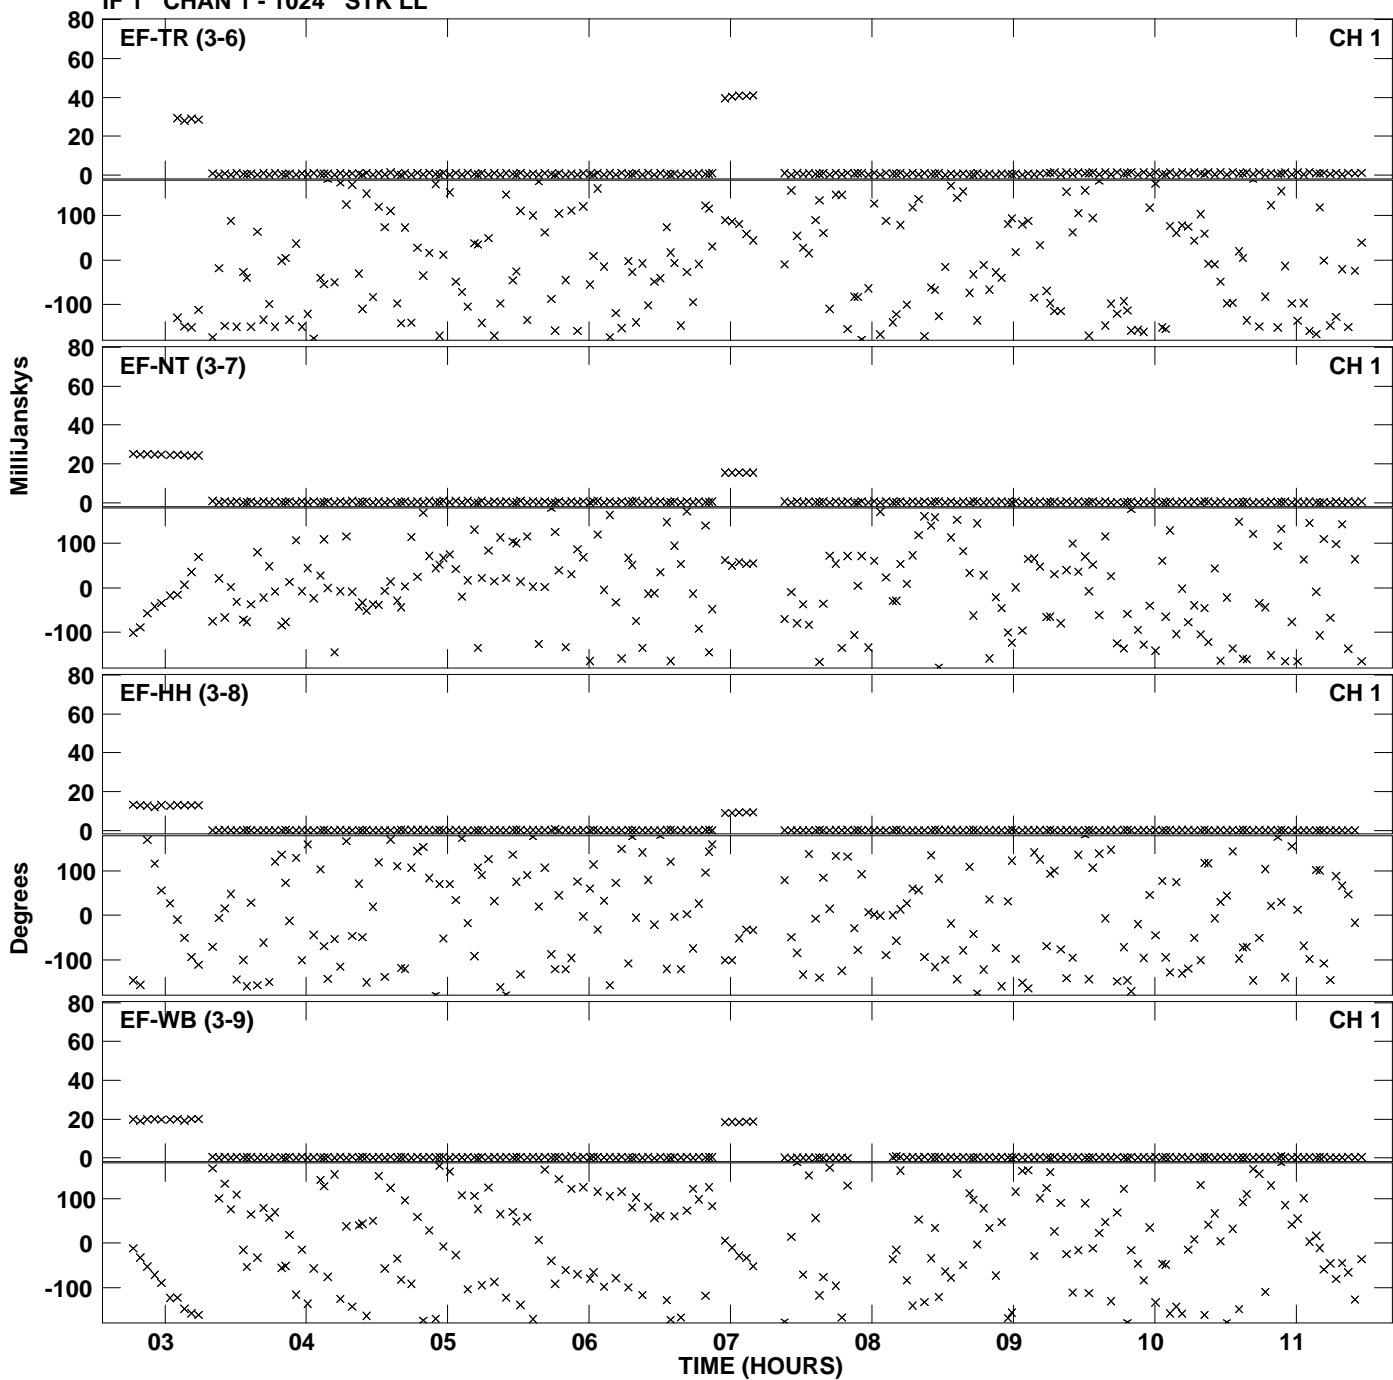

Plot file version 1 created 04-JUL-2013 18:54:06
Amplitude andPhase vs Time for EB052C 2.UVDATA.1 Vect aver.
IF 1 CHAN 1 - 1024 STK LL

PLot file version 2 created 04-JUL-2013 18:54:06
Amplitude andPhase vs Time for EB052C 2.UVDATA.1 Vect aver.
IF 1 CHAN 1 - 1024 STK LL

Plot file version 3 created 04-JUL-2013 18:55:23
Amplitude andPhase vs Time for EB052C 2.UVDATA.1 Vect aver.
IF 1 CHAN 1 - 1024 STK RR

Plot file version 4 created 04-JUL-2013 18:55:23
Amplitude andPhase vs Time for EB052C 2.UVDATA.1 Vect aver.
IF 1 CHAN 1 - 1024 STK RR