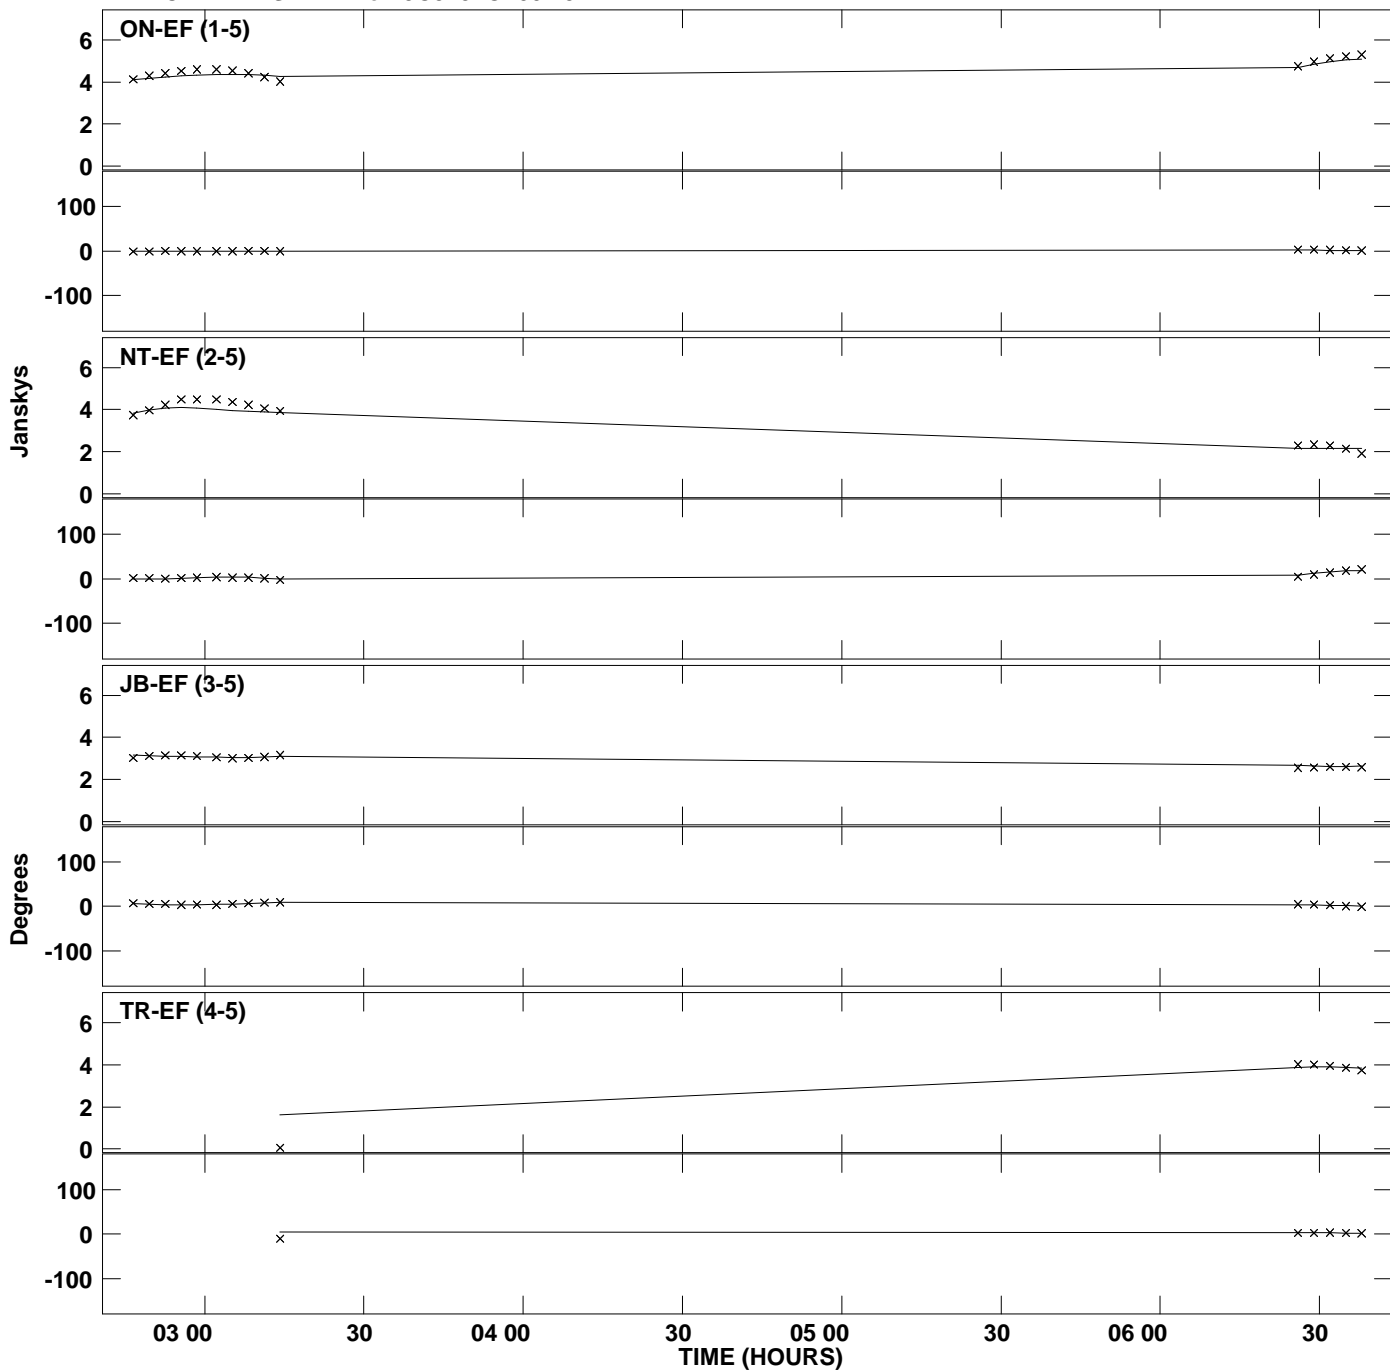

Plot file version 1 created 05-JUL-2013 22:49:40
Amplitude and Phase vs Time for 3C345.MULTI.1 Vect aver. CL # 3
IF 1 CHAN 1 STK LL of 3C345.ICL001.3

PLot file version 2 created 05-JUL-2013 22:49:40
Amplitude andPhase vs Time for 3C345.MULTI.1 Vect aver. CL # 3
IF 1 CHAN 1 STK LL of 3C345.ICL001.3

Plot file version 3 created 05-JUL-2013 22:49:41
Amplitude and Phase vs Time for 3C345.MULTI.1 Vect aver. CL # 3
IF 1 CHAN 1 STK RR of 3C345.ICL001.3

PLot file version 4 created 05-JUL-2013 22:49:41
Amplitude andPhase vs Time for 3C345.MULTI.1 Vect aver. CL # 3
IF 1 CHAN 1 STK RR of 3C345.ICL001.3